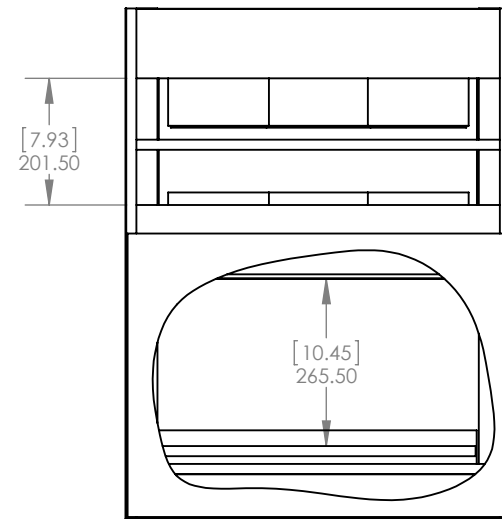

Top View / Vista Superior

Isometric View / Vista Isometrica

Front view / Vista Frontal

Side View / Vista Lateral

Back View / Vista Trasera

PROPRIETARY AND CONFIDENTIAL
 THE INFORMATION CONTAINED IN THIS DRAWING IS THE SOLE PROPERTY OF WOODCRAFTERS HOME PRODUCTS L.L.C. ANY REPRODUCTION IN PART OR AS A WHOLE WITHOUT THE WRITTEN PERMISSION OF WOODCRAFTERS HOME PRODUCTS L.L.C. IS PROHIBITED.

Tolerancia no especificada

Lineal
±0.5mm

Angular
±0.5°

Drawn By / Dibujado por:	Adolfo Gallegos	03/04/21
Checked By / Revisado Por:	Adolfo Gallegos	03/04/21
Approved By / Revisado Por:	Adolfo Gallegos	03/04/21

Cabinet Name/Nombre de Gabinete:
24in Vanity

FG ID:

of Drawing/ de Dibujo:

PAGE

1 OF 1

REV: 0

ID	Description	Technology	Status
595479	Vtop Oslo 24.5x18.75 White 4in	Solid White	Approved for production
ECOS25T14-WH	Vtop Oslo 24.5x18.75 White 4in	WHITE	Approved

SIZE	DWG. NO.	SHEET 1 OF 1	REV: 0
A	Vtop Oslo 24.5x18.75 4in		