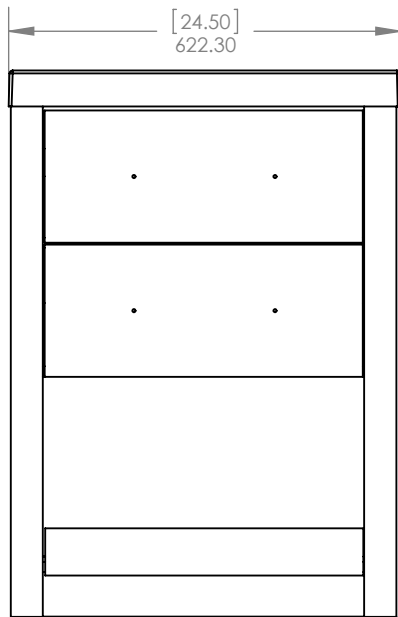

Top View / Vista Superior

Front view / Vista Frontal