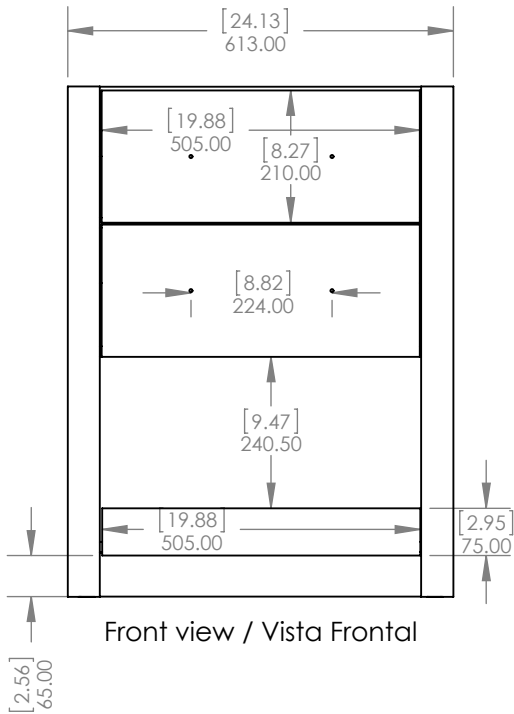

Front view / Vista Frontal