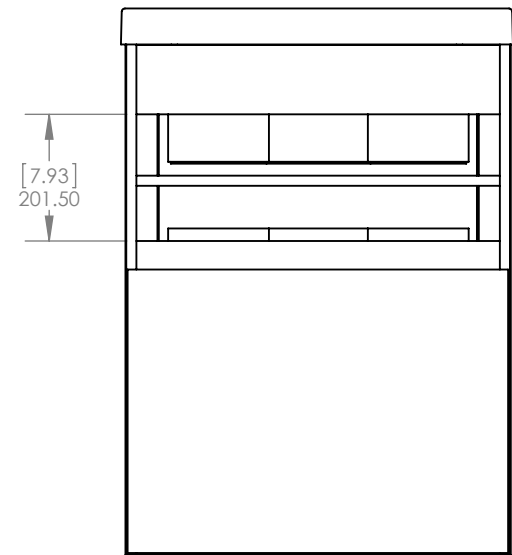

Back View / Vista Trasera

PROPRIETARY AND CONFIDENTIAL
THE INFORMATION CONTAINED IN THIS DRAWING IS THE SOLE PROPERTY OF WOODCRAFTERS HOME PRODUCTS L.L.C. ANY REPRODUCTION IN PART OR AS A WHOLE, WITHOUT THE WRITTEN PERMISSION OF WOODCRAFTERS HOME PRODUCTS L.L.C. IS PROHIBITED.

Tolerancia no epsecificada

Lineal
±0.5mm

Angular
±0.5°

Drawn By / Dibujado por:	Adolfo Gallegos	03/04/21
Checked By / Revisado Por:	Adolfo Gallegos	03/04/21
Approved By / Revisado Por:	Adolfo Gallegos	03/04/21

Cabinet Name/Nombre de Gabinete:
24in Vanity

FG ID:

# of Drawing/ de Dibujo:

PAGE 1 OF 1

REV: 0