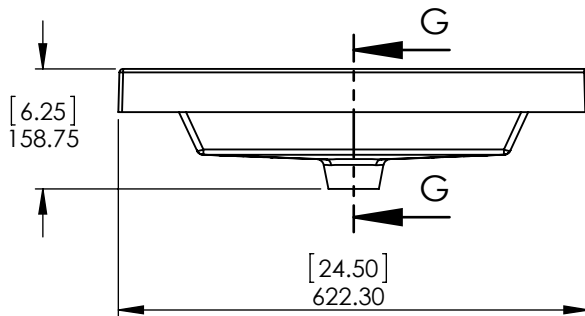

ID	Description	Technology	Status
595479	Vtop Oslo 24.5x18.75 White 4in	Solid White	Approved for production
ECOS25T14-WH	Vtop Oslo 24.5x18.75 White 4in	WHITE	Approved

Rev #	Approved by	Change
0	R. Rubio	Released
1	J. Guzman	Add NEW ITEM ID

NOTE: MAX. WARPAGE
TOLERANCE 1/8"

PROPRIETARY AND CONFIDENTIAL

THE INFORMATION CONTAINED IN THIS DRAWING IS THE SOLE PROPERTY OF WOODCRAFTERS. ANY REPRODUCTION IN PART OR AS A WHOLE WITHOUT THE WRITTEN PERMISSION OF WOODCRAFTERS IS PROHIBITED.

UNLESS OTHERWISE SPECIFIED

DIMENSIONS ARE IN MM. AND (INCHES)

TOLERANCES ARE
+0.125 [3.175] -0.125 [-3.175]

SCALE:1:10

	NAME	DATE
DRAWN	J. Guzman	3/10/21
CHECKED	O. Razo	3/10/21
ENG APPR.	W. Amaya	3/10/21
MFG APPR.	A. Casiano	3/10/21

SIZE	DWG. NO.	SHEET 1 OF 1	REV: 0
A	Vtop Oslo 24.5x18.75 4in