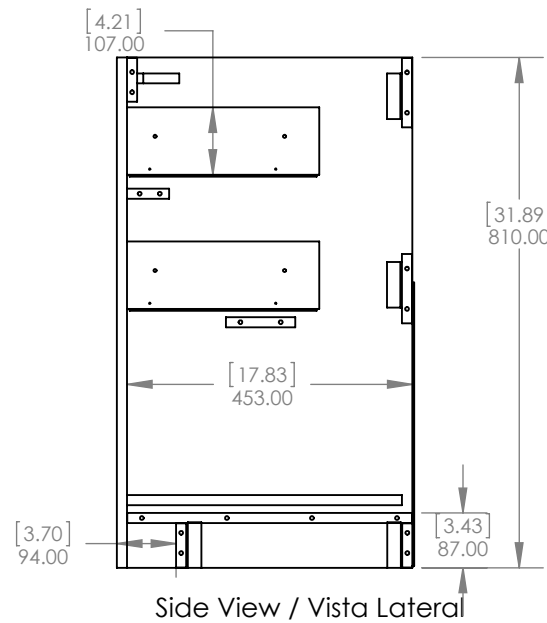

Side View / Vista Lateral