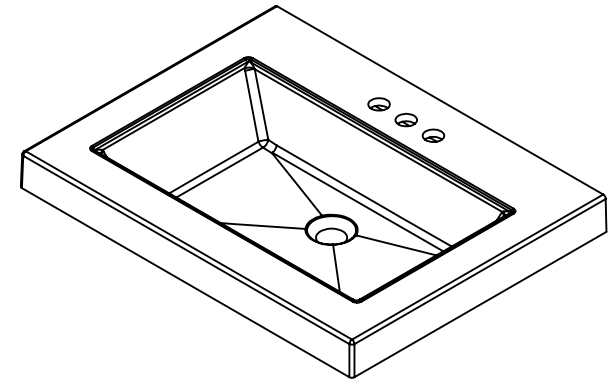

ID	Description	Technology	Status
595479	Vtop Oslo 24.5x18.75 White 4in	Solid White	Approved for production
ECOS25T14-WH	Vtop Oslo 24.5x18.75 White 4in	WHITE	Approved

Rev #	Approved by	Change
0	R. Rubio	Released
1	J. Guzman	Add NEW ITEM ID

NOTE: MAX. WARPAGE
TOLERANCE 1/8"

PROPRIETARY AND CONFIDENTIAL

THE INFORMATION CONTAINED IN THIS DRAWING IS THE SOLE PROPERTY OF WOODCRAFTERS. ANY REPRODUCTION IN PART OR AS A WHOLE WITHOUT THE WRITTEN PERMISSION OF WOODCRAFTERS IS PROHIBITED.

UNLESS OTHERWISE SPECIFIED

DIMENSIONS ARE IN MM. AND (INCHES)

TOLERANCES ARE
+0.125 [3.175] -0.125 [-3.175]

SCALE:1:10

	NAME	DATE
DRAWN	J. Guzman	3/10/21
CHECKED	O. Razo	3/10/21
ENG APPR.	W. Amaya	3/10/21
MFG APPR.	A. Casiano	3/10/21

SIZE	DWG. NO.	SHEET 1 OF 1	REV: 0
A	Vtop Oslo 24.5x18.75 4in