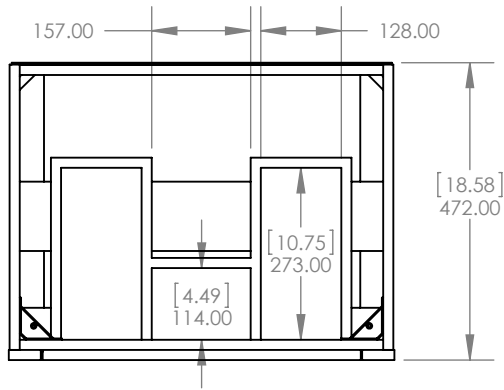

Cabinet Name/Nombre de Gabinete:
24in Vanity

FG ID:

of Drawing/ de Dibujo:

PAGE 1 OF 1

REV: 0

ITEM ID	DESCRIPTION
EC2224C039-PG	24in Vanity - Pearl Gray
EC2224C040-DB	24in Vanity - Deep Blue

REV	ECO#	DESCRIPTION	REV'D BY DATE	CHK'D BY DATE	APRV'D BY DATE
0		RELEASE	AGS 03/04/21	AGS 03/04/21	AGS 03/04/21

SIZE	DWG. NO.	SHEET 1 OF 1	REV: 0
A	Vtop Oslo 24.5x18.75 4in		