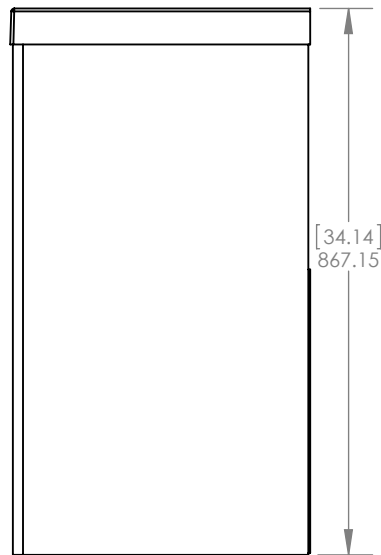

Side View / Vista Lateral