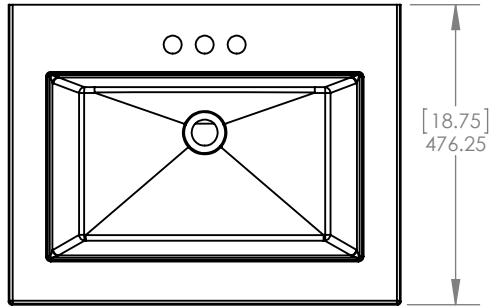

ITEM ID	DESCRIPTION
EC2224C039-PG	24in Vanity - Pearl Gray
EC2224C040-DB	24in Vanity - Deep Blue

REV	ECO#	DESCRIPTION	REV'D BY DATE	CHK'D BY DATE	APRV'D BY DATE
0		RELEASE	AGS 03/04/21	AGS 03/04/21	AGS 03/04/21

Top View / Vista Superior

Isometric View / Vista Isometrica

Front view / Vista Frontal

Side View / Vista Lateral

Back View / Vista Trasera

PROPRIETARY AND CONFIDENTIAL
 THE INFORMATION CONTAINED IN THIS DRAWING IS THE SOLE PROPERTY OF WOODCRAFTERS HOME PRODUCTS L.L.C. ANY REPRODUCTION IN PART OR AS A WHOLE, WITHOUT THE WRITTEN PERMISSION OF WOODCRAFTERS HOME PRODUCTS L.L.C. IS PROHIBITED.

SIZE	DWG. NO.	SHEET 1 OF 1	REV: 0
A	Vtop Oslo 24.5x18.75 4in		