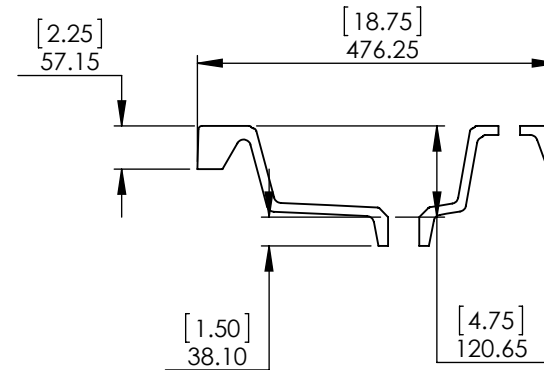

ID	Description	Technology	Status
595479	Vtop Oslo 24.5x18.75 White 4in	Solid White	Approved for production
ECOS25T14-WH	Vtop Oslo 24.5x18.75 White 4in	WHITE	Approved

Rev #	Approved by	Change
0	R. Rubio	Released
1	J. Guzman	Add NEW ITEM ID

NOTE: MAX. WARPAGE
TOLERANCE 1/8"

PROPRIETARY AND CONFIDENTIAL

THE INFORMATION CONTAINED IN THIS DRAWING IS THE SOLE PROPERTY OF WOODCRAFTERS. ANY REPRODUCTION IN PART OR AS A WHOLE WITHOUT THE WRITTEN PERMISSION OF WOODCRAFTERS IS PROHIBITED.

UNLESS OTHERWISE SPECIFIED

DIMENSIONS ARE IN MM. AND (INCHES)

TOLERANCES ARE
+0.125 [3.175] -0.125 [-3.175]

SCALE:1:10

	NAME	DATE
DRAWN	J. Guzman	3/10/21
CHECKED	O. Razo	3/10/21
ENG APPR.	W. Amaya	3/10/21
MFG APPR.	A. Casiano	3/10/21

SIZE	DWG. NO.	SHEET 1 OF 1	REV: 0
A	Vtop Oslo 24.5x18.75 4in