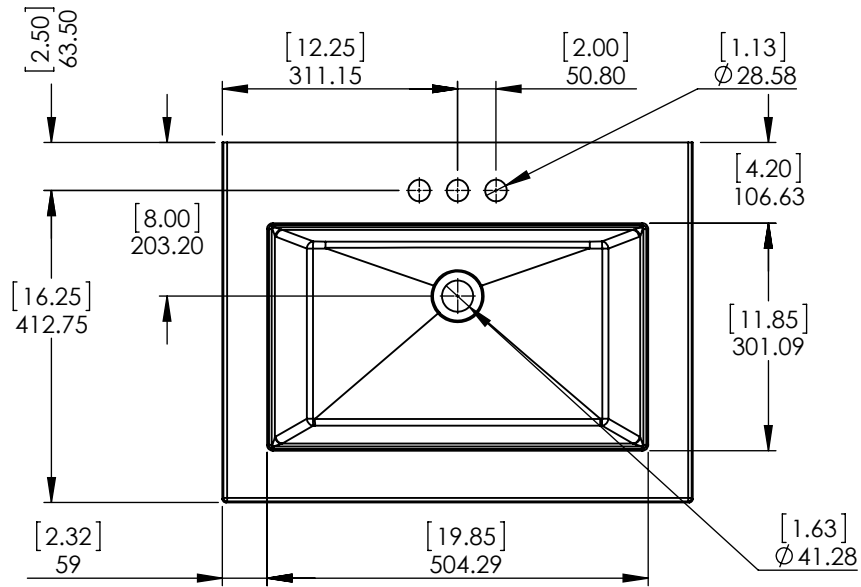

ID	Description	Technology	Status
595479	Vtop Oslo 24.5x18.75 White 4in	Solid White	Approved for production
ECOS25T14-WH	Vtop Oslo 24.5x18.75 White 4in	WHITE	Approved

Rev #	Approved by	Change
0	R. Rubio	Released
1	J. Guzman	Add NEW ITEM ID

NOTE: MAX. WARPAGE
TOLERANCE 1/8"

PROPRIETARY AND CONFIDENTIAL

THE INFORMATION CONTAINED IN THIS DRAWING IS THE SOLE PROPERTY OF WOODCRAFTERS. ANY REPRODUCTION IN PART OR AS A WHOLE WITHOUT THE WRITTEN PERMISSION OF WOODCRAFTERS IS PROHIBITED.

UNLESS OTHERWISE SPECIFIED

DIMENSIONS ARE IN MM. AND (INCHES)

TOLERANCES ARE
+0.125 [3.175] -0.125 [-3.175]

SCALE:1:10

	NAME	DATE
DRAWN	J. Guzman	3/10/21
CHECKED	O. Razo	3/10/21
ENG APPR.	W. Amaya	3/10/21
MFG APPR.	A. Casiano	3/10/21

SIZE	DWG. NO.	SHEET 1 OF 1	REV: 0
A	Vtop Oslo 24.5x18.75 4in