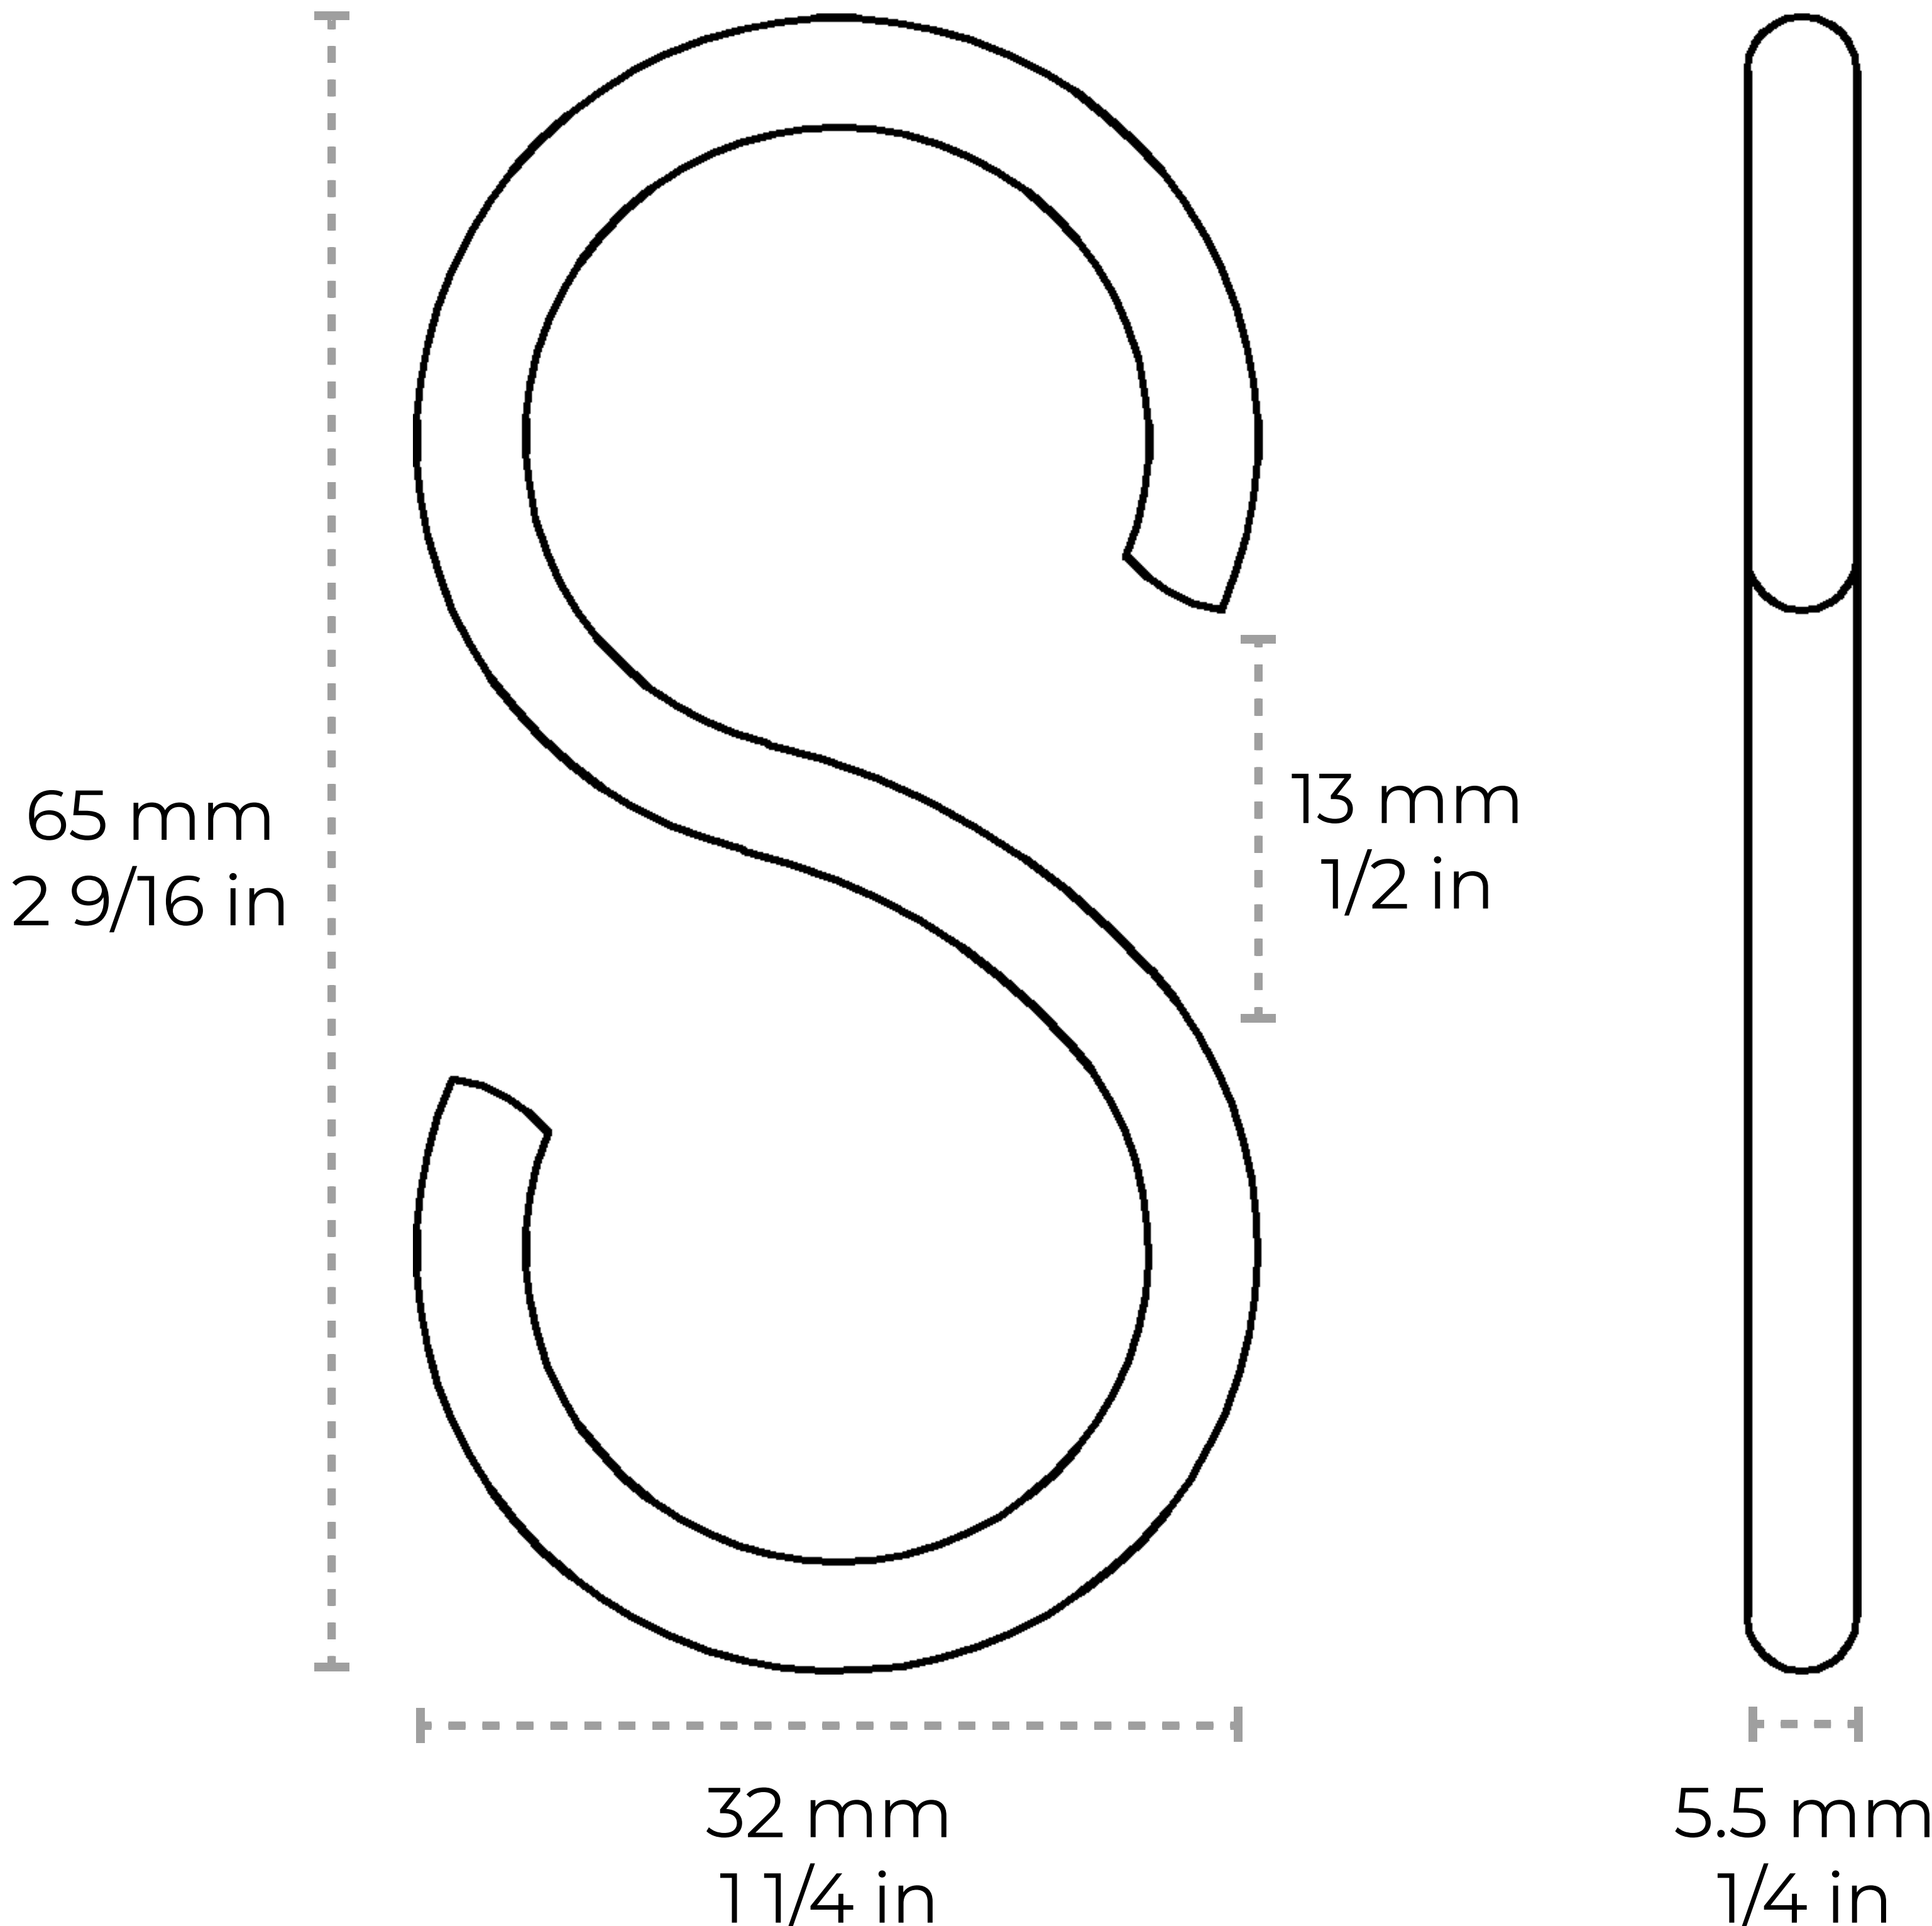

SH-BR13-65

[S-Hook BR13] Brass S-Hook

Material	Brass	
Weight	0.06 lbs	
Max Load	50 lbs	
Gauge	4	
Length	65 mm	2 9/16 in
Width	32 mm	1 1/4 in
Diameter	5.5 mm	1/4 in
Opening Length	13 mm	1/2 in

Contact:

1-360-392-8121
<https://www.rchhardware.com>