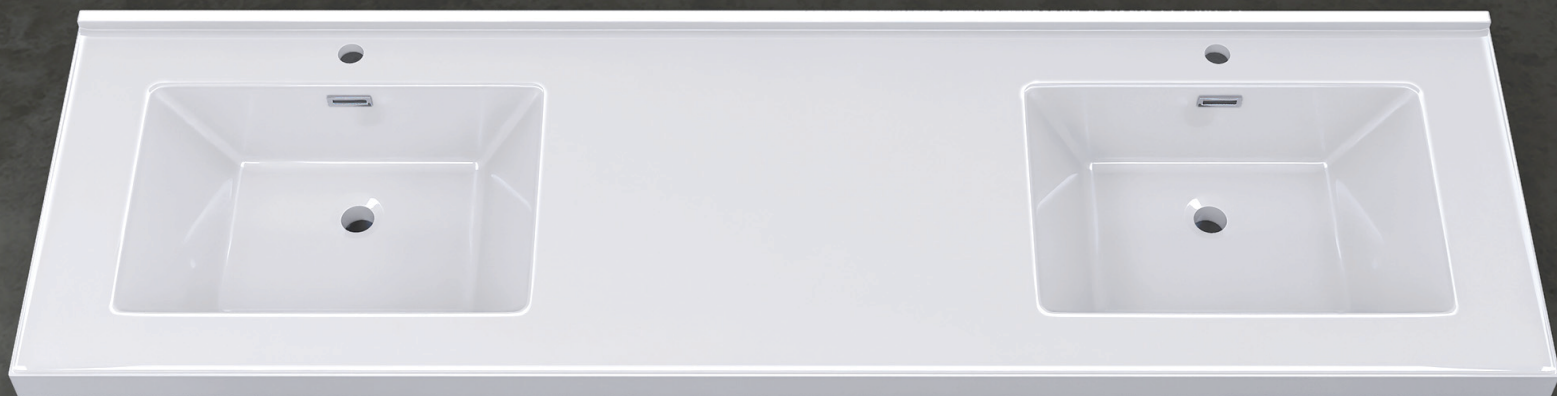

ZEAFIVE[®]

DIMENSION DETAILS BATHROOM VANITY

✉ Email: service@bestgosupplychaininc.com

MODEL.
T-72W

PRODUCT
INSTRUCTION
VIDEO

COUNTERTOP SIZE

Top View

Front View

Side View