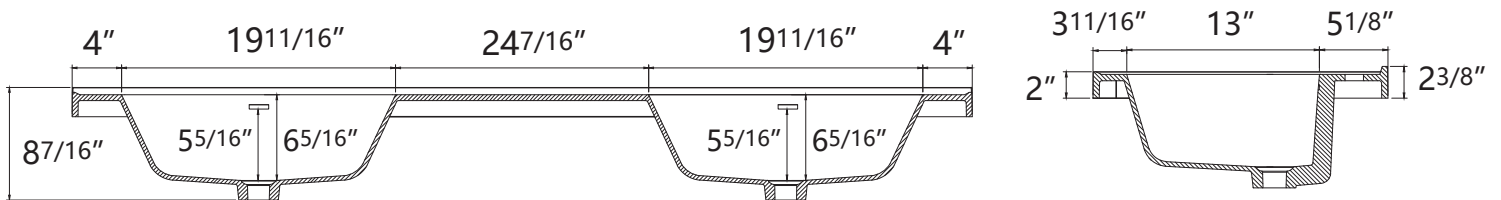

ZEAFIVE[®]

DIMENSION DETAILS BATHROOM VANITY

✉ Email: service@bestgosupplychaininc.com

MODEL.
T-72W

PRODUCT
INSTRUCTION
VIDEO

COUNTERTOP SIZE

Top View

Front View

Side View