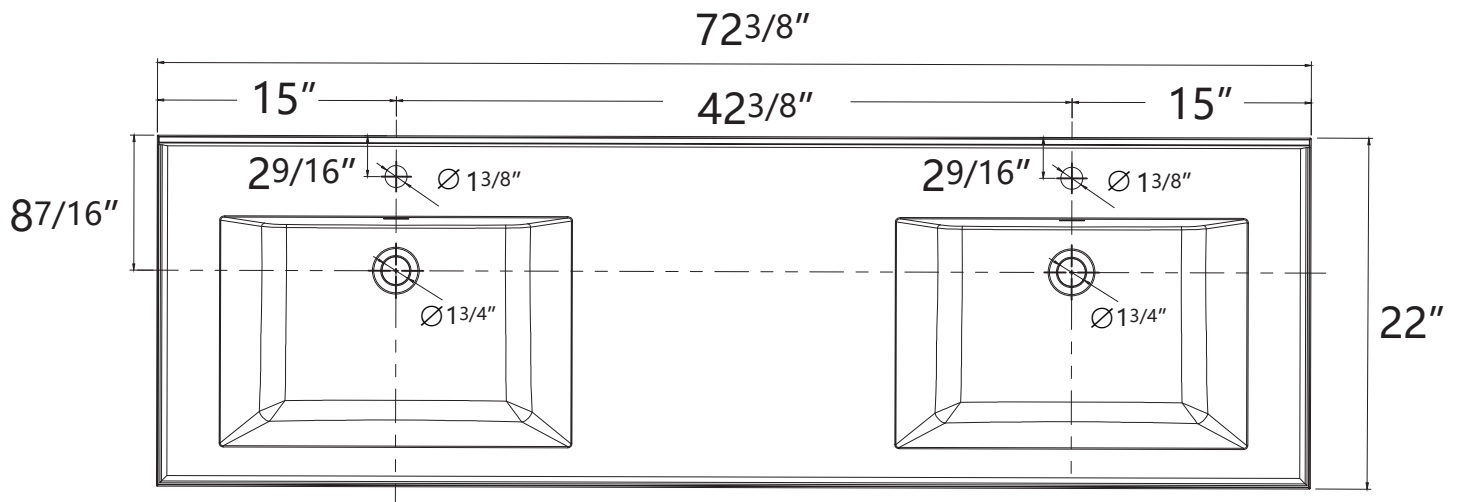

ZEAFIVE[®]

DIMENSION DETAILS BATHROOM VANITY

✉ Email: service@bestgosupplychaininc.com

MODEL.
T-72W

PRODUCT
INSTRUCTION
VIDEO

COUNTERTOP SIZE

Top View

Front View

Side View