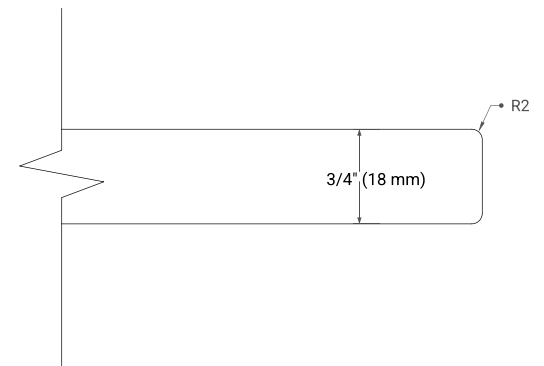

36" LEFT OFFSET CABINET

BASE CABINET DIMENSIONS

36" W x 21.5" D x 33.5" H

FEATURES

- Solid wood frame with engineered wood panels
- Dovetail drawers and joints
- Soft closing doors & drawers

HARDWARE FINISHES*

White Grey

FRONT VIEW

SIDE VIEW

PLAN VIEW

37" LEFT RECTANGLE SINK COUNTERTOP WITH 0.75 IN. THICKNESS

OVERALL DIMENSIONS

37" W x 22" D x 0.75" H

COUNTERTOP OPTIONS

Carrara Marble

FEATURES

- Solid countertop with mitered edges & seams
- Undermount white rectangular sink
- Pre-drilled for 8" widespread faucet

INCLUDED

- Countertop
- Matching Backsplash
- Rectangle Sink

COUNTERTOP PLAN VIEW

EDGE SIDE VIEW

THREE DIMENSIONAL COUNTERTOP VIEW