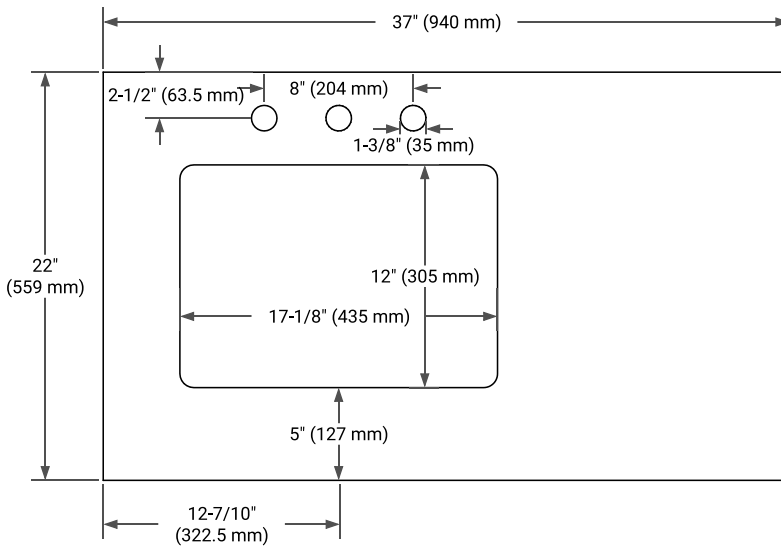

36" LEFT OFFSET CABINET

BASE CABINET DIMENSIONS

36" W x 21.5" D x 33.5" H

FEATURES

- Solid wood frame with engineered wood panels
- Dovetail drawers and joints
- Soft closing doors & drawers

HARDWARE FINISHES*

White Grey

FRONT VIEW

SIDE VIEW

PLAN VIEW

37" LEFT RECTANGLE SINK COUNTERTOP WITH 0.75 IN. THICKNESS

OVERALL DIMENSIONS

37" W x 22" D x 0.75" H

COUNTERTOP OPTIONS

Carrara Marble

FEATURES

- Solid countertop with mitered edges & seams
- Undermount white rectangular sink
- Pre-drilled for 8" widespread faucet

INCLUDED

- Countertop
- Matching Backsplash
- Rectangle Sink

COUNTERTOP PLAN VIEW

EDGE SIDE VIEW

THREE DIMENSIONAL COUNTERTOP VIEW