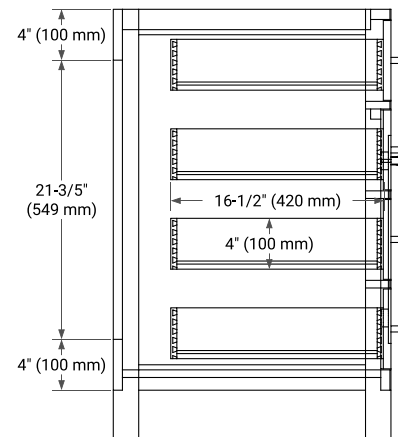

36" LEFT OFFSET CABINET

BASE CABINET DIMENSIONS

36" W x 21.5" D x 33.5" H

FEATURES

- Solid wood frame with engineered wood panels
- Dovetail drawers and joints
- Soft closing doors & drawers

HARDWARE FINISHES*

White Grey

FRONT VIEW

SIDE VIEW

PLAN VIEW

37" LEFT RECTANGLE SINK COUNTERTOP WITH 0.75 IN. THICKNESS

OVERALL DIMENSIONS

37" W x 22" D x 0.75" H

COUNTERTOP OPTIONS

Carrara Marble

FEATURES

- Solid countertop with mitered edges & seams
- Undermount white rectangular sink
- Pre-drilled for 8" widespread faucet

INCLUDED

- Countertop
- Matching Backsplash
- Rectangle Sink

COUNTERTOP PLAN VIEW

EDGE SIDE VIEW

THREE DIMENSIONAL COUNTERTOP VIEW