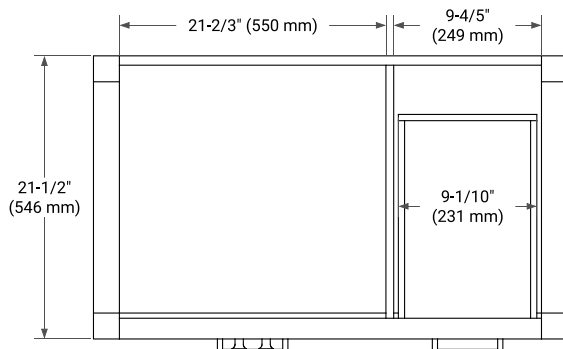

36" LEFT OFFSET CABINET

BASE CABINET DIMENSIONS

36" W x 21.5" D x 33.5" H

FEATURES

- Solid wood frame with engineered wood panels
- Dovetail drawers and joints
- Soft closing doors & drawers

HARDWARE FINISHES*

White Grey

FRONT VIEW

SIDE VIEW

PLAN VIEW

37" LEFT RECTANGLE SINK COUNTERTOP WITH 0.75 IN. THICKNESS

OVERALL DIMENSIONS

37" W x 22" D x 0.75" H

COUNTERTOP OPTIONS

Carrara Marble

FEATURES

- Solid countertop with mitered edges & seams
- Undermount white rectangular sink
- Pre-drilled for 8" widespread faucet

INCLUDED

- Countertop
- Matching Backsplash
- Rectangle Sink

COUNTERTOP PLAN VIEW

EDGE SIDE VIEW

THREE DIMENSIONAL COUNTERTOP VIEW