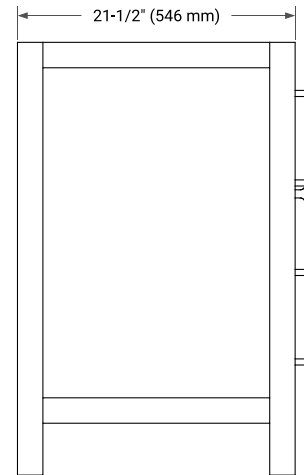

36" LEFT OFFSET CABINET

BASE CABINET DIMENSIONS

36" W x 21.5" D x 33.5" H

FEATURES

- Solid wood frame with engineered wood panels
- Dovetail drawers and joints
- Soft closing doors & drawers

HARDWARE FINISHES*

White Grey

FRONT VIEW

SIDE VIEW

PLAN VIEW

37" LEFT RECTANGLE SINK COUNTERTOP WITH 0.75 IN. THICKNESS

OVERALL DIMENSIONS

37" W x 22" D x 0.75" H

COUNTERTOP OPTIONS

Carrara Marble

FEATURES

- Solid countertop with mitered edges & seams
- Undermount white rectangular sink
- Pre-drilled for 8" widespread faucet

INCLUDED

- Countertop
- Matching Backsplash
- Rectangle Sink

COUNTERTOP PLAN VIEW

EDGE SIDE VIEW

THREE DIMENSIONAL COUNTERTOP VIEW