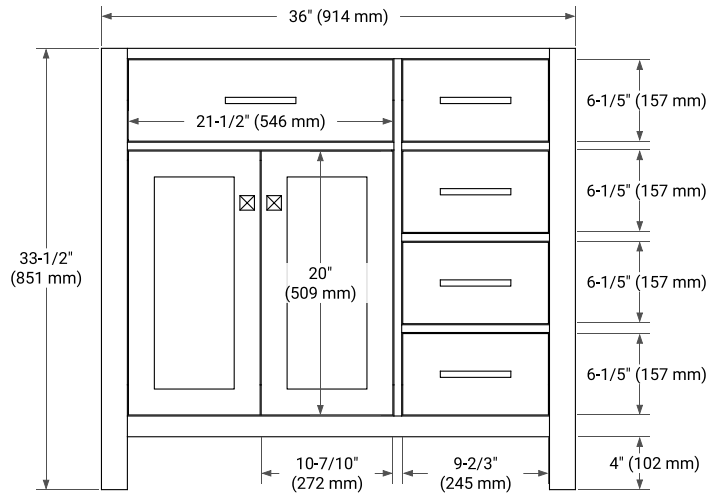

36" LEFT OFFSET CABINET

BASE CABINET DIMENSIONS

36" W x 21.5" D x 33.5" H

FEATURES

- Solid wood frame with engineered wood panels
- Dovetail drawers and joints
- Soft closing doors & drawers

HARDWARE FINISHES*

White Grey

FRONT VIEW

SIDE VIEW

PLAN VIEW

37" LEFT RECTANGLE SINK COUNTERTOP WITH 0.75 IN. THICKNESS

OVERALL DIMENSIONS

37" W x 22" D x 0.75" H

COUNTERTOP OPTIONS

Carrara Marble

FEATURES

- Solid countertop with mitered edges & seams
- Undermount white rectangular sink
- Pre-drilled for 8" widespread faucet

INCLUDED

- Countertop
- Matching Backsplash
- Rectangle Sink

COUNTERTOP PLAN VIEW

EDGE SIDE VIEW

THREE DIMENSIONAL COUNTERTOP VIEW