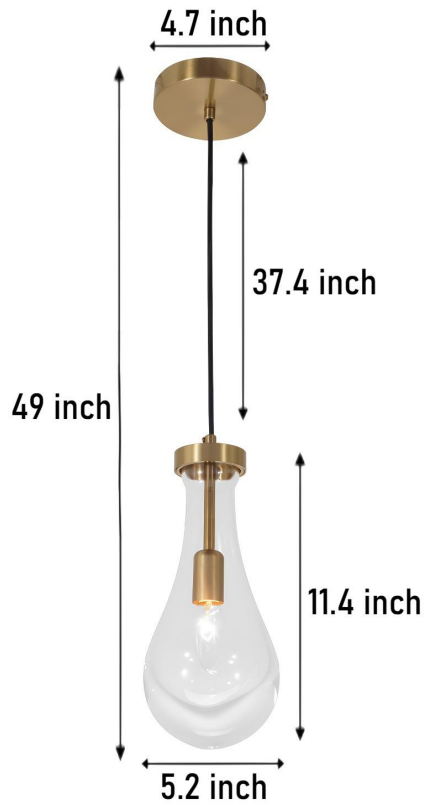

# PRODUCT DIMENSIONS

## E12 BASE X 1

MAX 60W PER BULB, 110V  
(BULB NOT INCLUDED)

PRODUCT WEIGHT: 6.6LB

E12Base

Max  
Wattage

Voltage  
110~120V

LED

Incandescent