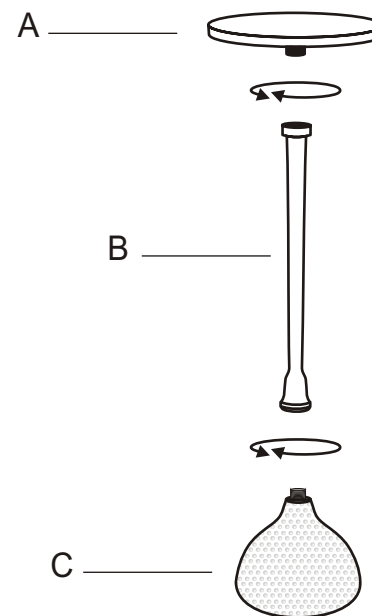

JONATHAN Y

MODEL # END4001

Product Dimension: 9.00"D x 9.00"W x 24.00"H

If there are any questions relating to defects, missing parts, assembly issues or replacements, please send a detailed email to cs@jonathany.com.

Part List And Hardware List

PIECE	DESCRIPTION	PICTURE	
A	TOP		1X
B	MIDDLE PILLER		1X
C	BASE		1X

WEIGHT CAPACITY- 30 LBS

WARNING- DO NOT STAND OR SIT ON UNIT

WARNING- DO NOT OVER TIGHTEN

AS OVERTIGHTENING CAN CAUSE THREADS TO SLIP