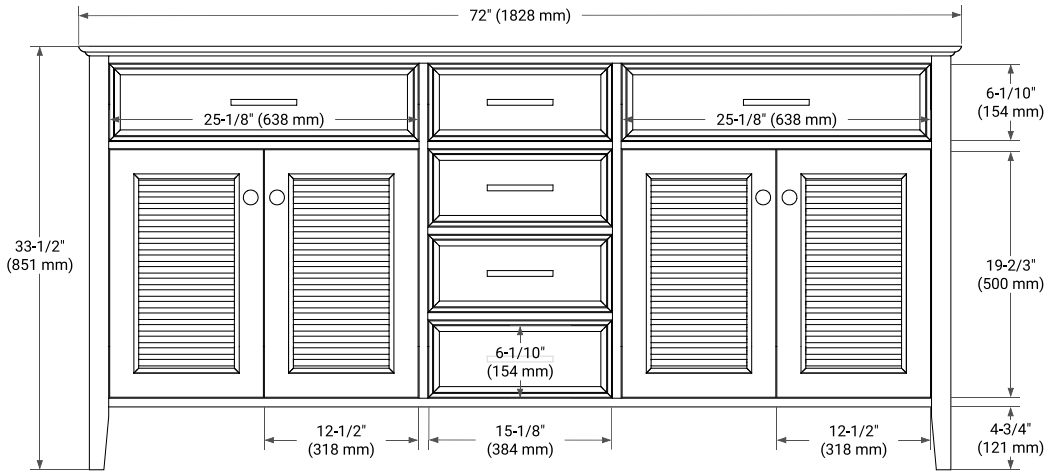

72" DOUBLE SINK BASE CABINET

BASE CABINET DIMENSIONS

72" W x 21.5" D x 33.5" H

FEATURES

- Solid wood frame & plywood panels
- Dovetail drawers and joints
- Soft closing doors & drawers

HARDWARE FINISHES*

Brushed Nickel Satin Brass Matte Black Polished Chrome

Hardware comes preinstalled with the illustrated option. Other finishes are available on our online store if you prefer a different one.

AVAILABLE COLORS

White Grey

FRONT VIEW

SIDE VIEW

PLAN VIEW

72" DOUBLE OVAL SINK COUNTERTOP WITH 1.5 IN. THICKNESS

OVERALL DIMENSIONS

72.25" W x 22" D x 1.5" H

COUNTERTOP OPTIONS

Carrara White Quartz

FEATURES

- Solid countertop with mitered edges & seams
- Undermount white oval sink
- Pre-drilled for 8" widespread faucet

INCLUDED

- Countertop
- Matching Backsplash
- Oval Sinks

COUNTERTOP PLAN VIEW

EDGE SIDE VIEW

THREE DIMENSIONAL COUNTERTOP VIEW