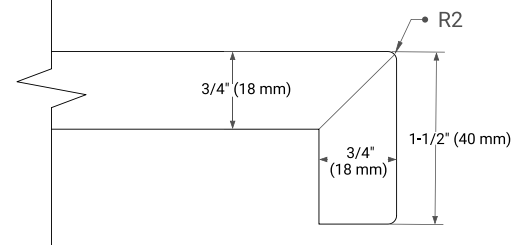

OVERALL DIMENSIONS

72.25" W x 22" D x 1.5" H

COUNTERTOP OPTIONS

Carrara White Quartz

FEATURES

- Solid countertop with mitered edges & seams
- Undermount white oval sink
- Pre-drilled for 8" widespread faucet

INCLUDED

- Countertop
- Matching Backsplash
- Oval Sinks

COUNTERTOP PLAN VIEW

EDGE SIDE VIEW

THREE DIMENSIONAL COUNTERTOP VIEW