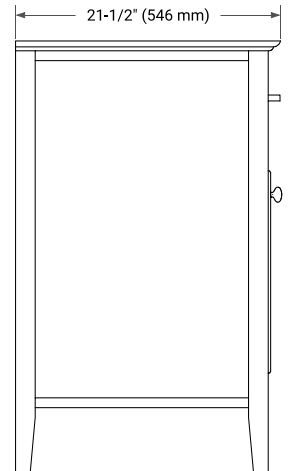

72" DOUBLE SINK BASE CABINET

BASE CABINET DIMENSIONS

72" W x 21.5" D x 33.5" H

FEATURES

- Solid wood frame & plywood panels
- Dovetail drawers and joints
- Soft closing doors & drawers

HARDWARE FINISHES*

Brushed Nickel Satin Brass Matte Black Polished Chrome

Hardware comes preinstalled with the illustrated option. Other finishes are available on our online store if you prefer a different one.

AVAILABLE COLORS

White Grey

FRONT VIEW

SIDE VIEW

PLAN VIEW

72" DOUBLE OVAL SINK COUNTERTOP WITH 1.5 IN. THICKNESS

OVERALL DIMENSIONS

72.25" W x 22" D x 1.5" H

COUNTERTOP OPTIONS

Carrara White Quartz

FEATURES

- Solid countertop with mitered edges & seams
- Undermount white oval sink
- Pre-drilled for 8" widespread faucet

INCLUDED

- Countertop
- Matching Backsplash
- Oval Sinks

COUNTERTOP PLAN VIEW

EDGE SIDE VIEW

THREE DIMENSIONAL COUNTERTOP VIEW