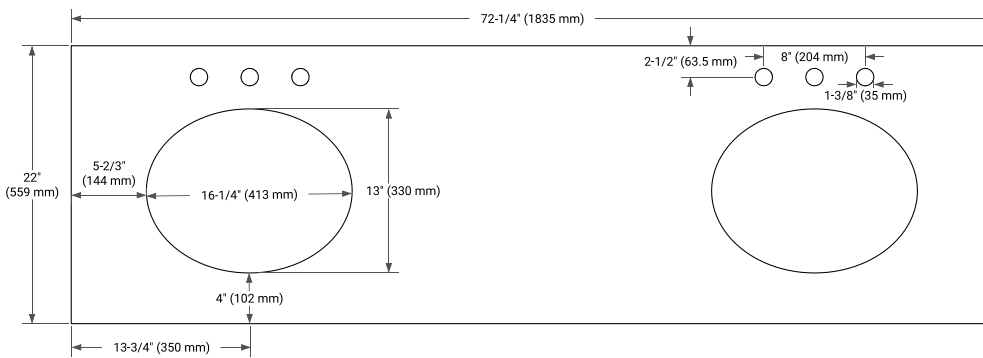

72" DOUBLE SINK BASE CABINET

BASE CABINET DIMENSIONS

72" W x 21.5" D x 33.5" H

FEATURES

- Solid wood frame & plywood panels
- Dovetail drawers and joints
- Soft closing doors & drawers

HARDWARE FINISHES*

Brushed Nickel Satin Brass Matte Black Polished Chrome

OVERALL DIMENSIONS

72.25" W x 22" D x 1.5" H

COUNTERTOP OPTIONS

Carrara White Quartz

FEATURES

- Solid countertop with mitered edges & seams
- Undermount white oval sink
- Pre-drilled for 8" widespread faucet

INCLUDED

- Countertop
- Matching Backsplash
- Oval Sinks

COUNTERTOP PLAN VIEW

EDGE SIDE VIEW

THREE DIMENSIONAL COUNTERTOP VIEW