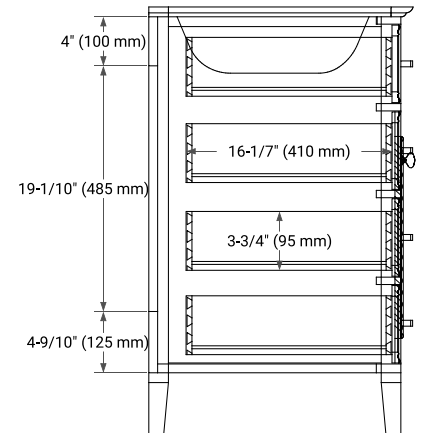

72" DOUBLE SINK BASE CABINET

BASE CABINET DIMENSIONS

72" W x 21.5" D x 33.5" H

FEATURES

- Solid wood frame & plywood panels
- Dovetail drawers and joints
- Soft closing doors & drawers

HARDWARE FINISHES*

Brushed Nickel Satin Brass Matte Black Polished Chrome

Hardware comes preinstalled with the illustrated option. Other finishes are available on our online store if you prefer a different one.

AVAILABLE COLORS

White Grey

FRONT VIEW

SIDE VIEW

PLAN VIEW

72" DOUBLE OVAL SINK COUNTERTOP WITH 1.5 IN. THICKNESS

OVERALL DIMENSIONS

72.25" W x 22" D x 1.5" H

COUNTERTOP OPTIONS

Carrara White Quartz

FEATURES

- Solid countertop with mitered edges & seams
- Undermount white oval sink
- Pre-drilled for 8" widespread faucet

INCLUDED

- Countertop
- Matching Backsplash
- Oval Sinks

COUNTERTOP PLAN VIEW

EDGE SIDE VIEW

THREE DIMENSIONAL COUNTERTOP VIEW