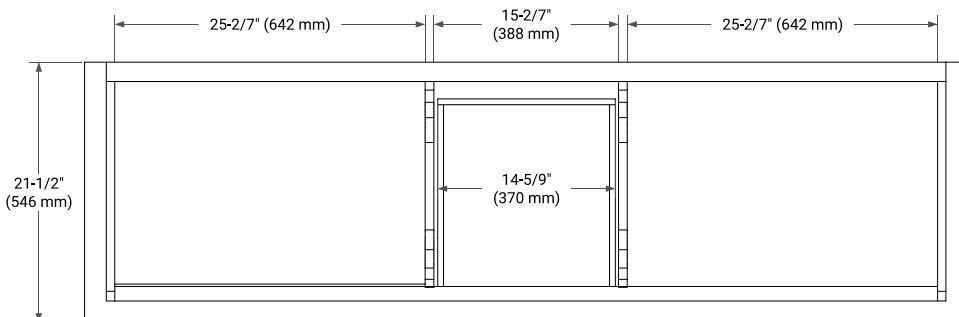

72" DOUBLE SINK BASE CABINET

BASE CABINET DIMENSIONS

72" W x 21.5" D x 33.5" H

FEATURES

- Solid wood frame & plywood panels
- Dovetail drawers and joints
- Soft closing doors & drawers

HARDWARE FINISHES*

Brushed Nickel Satin Brass Matte Black Polished Chrome

Hardware comes preinstalled with the illustrated option. Other finishes are available on our online store if you prefer a different one.

AVAILABLE COLORS

White Grey

FRONT VIEW

SIDE VIEW

PLAN VIEW

72" DOUBLE OVAL SINK COUNTERTOP WITH 1.5 IN. THICKNESS

OVERALL DIMENSIONS

72.25" W x 22" D x 1.5" H

COUNTERTOP OPTIONS

Carrara White Quartz

FEATURES

- Solid countertop with mitered edges & seams
- Undermount white oval sink
- Pre-drilled for 8" widespread faucet

INCLUDED

- Countertop
- Matching Backsplash
- Oval Sinks

COUNTERTOP PLAN VIEW

EDGE SIDE VIEW

THREE DIMENSIONAL COUNTERTOP VIEW