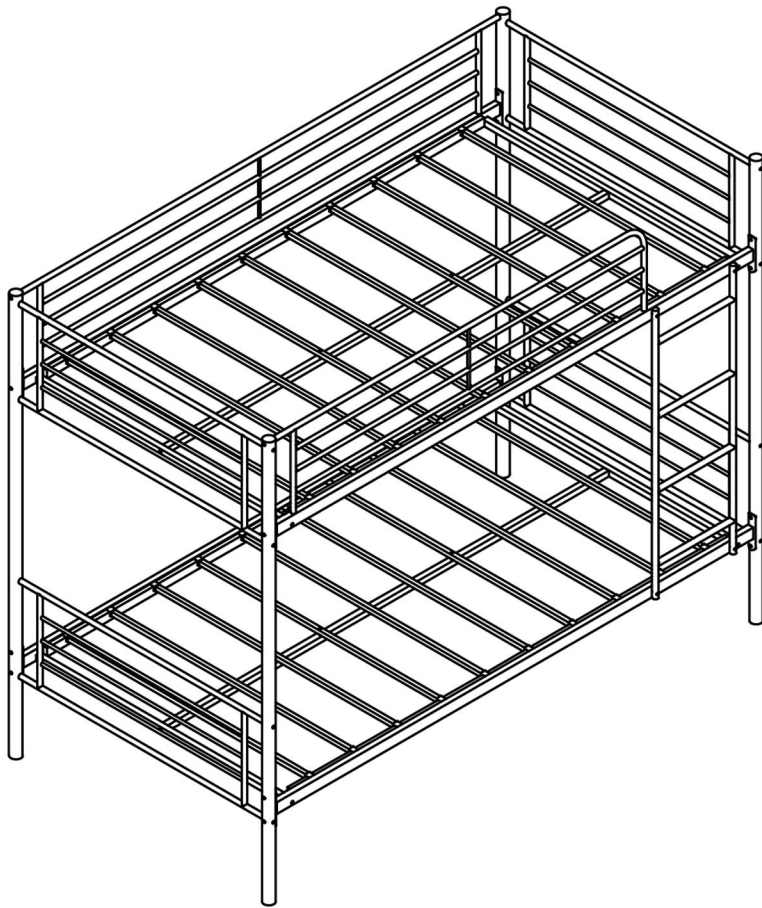

ASSEMBLY INSTRUCTION

WARRANTY:

We stand behind our products & service with confidence! If parts damaged or missing please feel free to contact us for a FREE REPLACEMENT.

We warranty this product to be free from defects in materials. This warranty covers one year from the date of original purchase.

NOTES:

- The item is only intended to be used indoors. The product must be assembled and used in accordance with the provisions of the manual.
- It is recommended that assembly is undertaken by about 2 adults. Please read assembly instructions before assembly and strictly adhere to each step outlined. Estimated assembly time is 30 minutes.

WARNING:

- **WARNING FOR YOUNG CHILDREN** - This product contains small components, please ensure that they are kept away from small children while assembling.