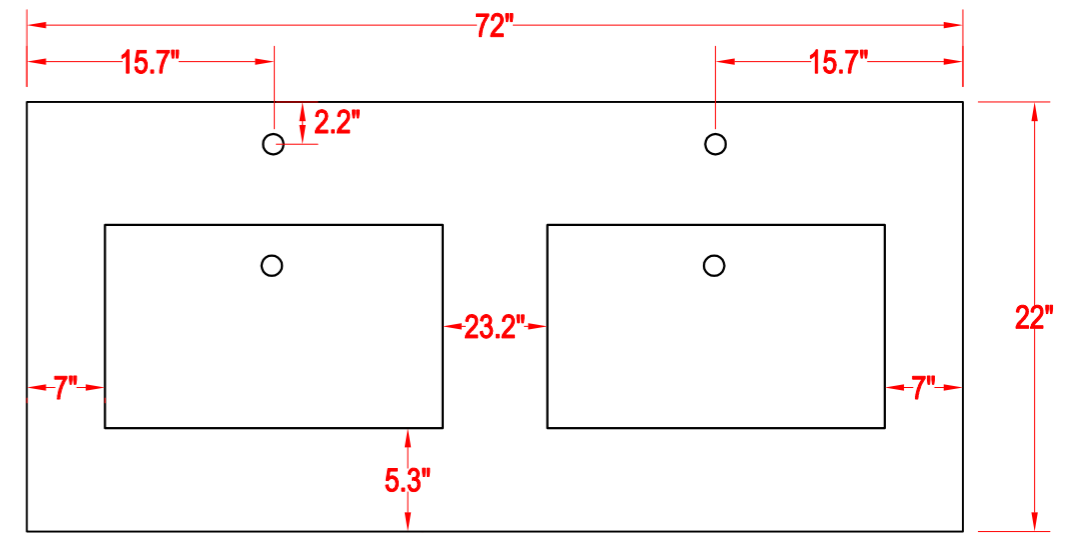

Bathroom Cabinet

Unit

inch

Mirror: 23.2"x27.56" inch

Cabinet: 72"x22"x39.8" inch

Handle: 6" inch

(PLAN)

(BACK)