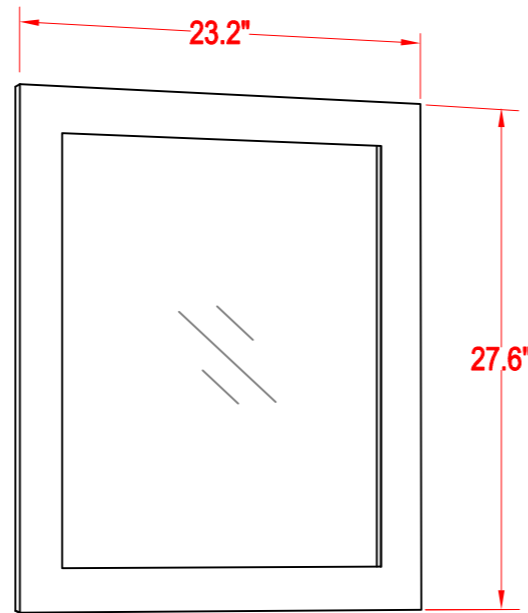

Bathroom Cabinet

Unit

inch

Mirror: 23.2"x27.56" inch

Cabinet: 72"x22"x39.8" inch

Handle: 6" inch

(PLAN)

(BACK)