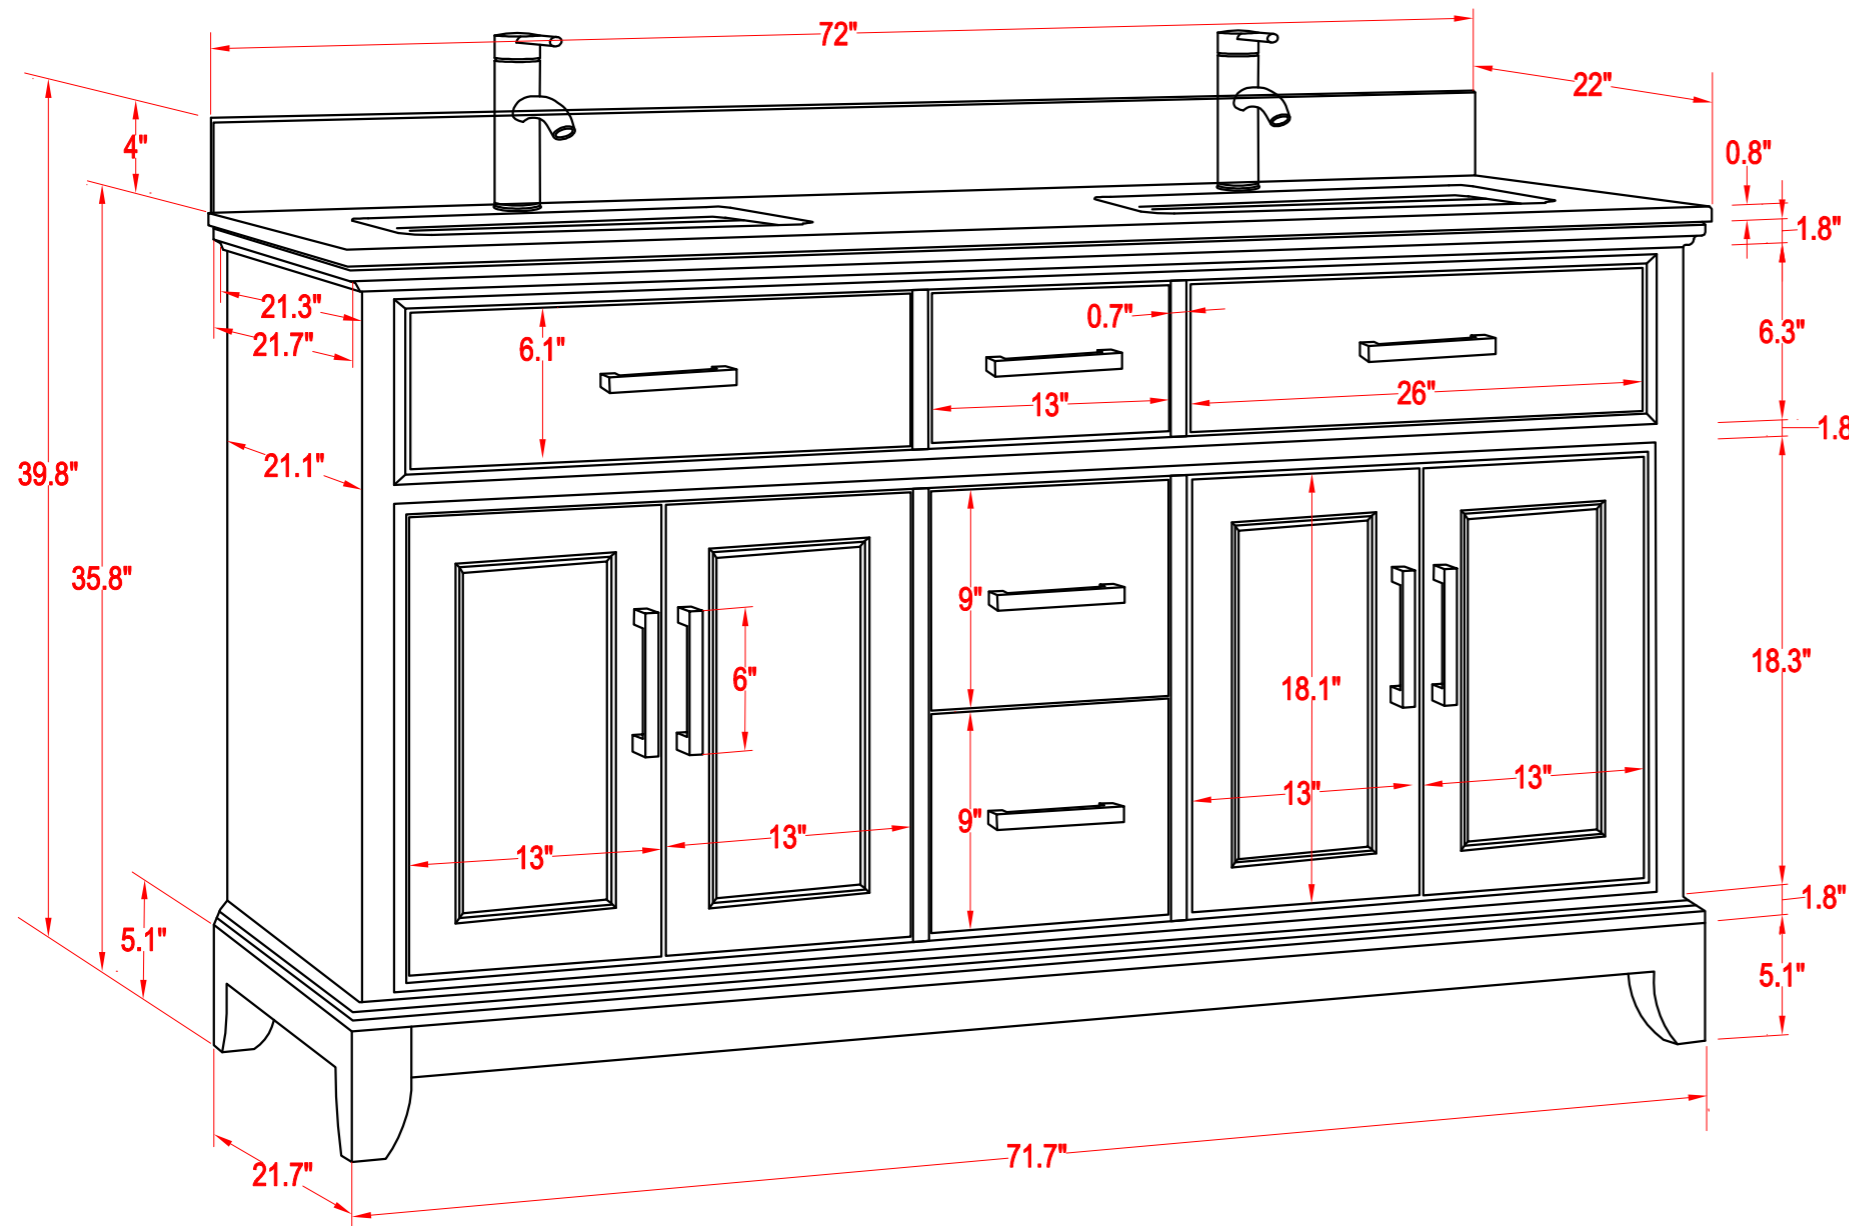

Bathroom Cabinet

Unit

inch

Mirror: 23.2"x27.56" inch

Cabinet: 72"x22"x39.8" inch

Handle: 6" inch

(PLAN)

(BACK)