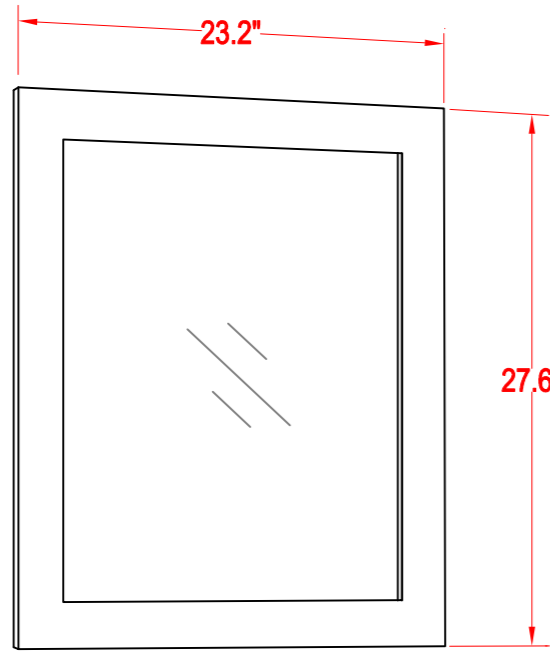

Bathroom Cabinet

Unit

inch

Mirror: 23.2"x27.56" inch

Cabinet: 72"x22"x39.8" inch

Handle: 6" inch

(PLAN)

(BACK)