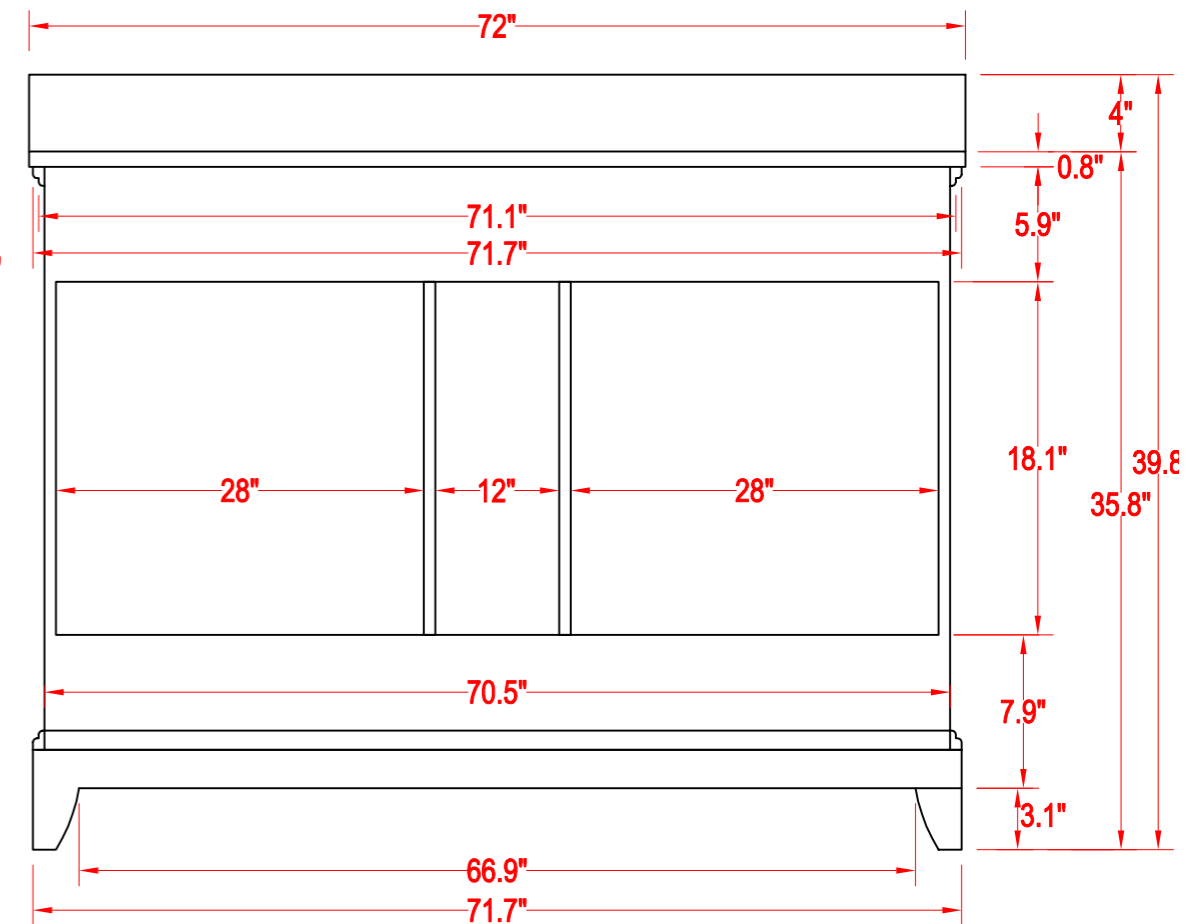

Bathroom Cabinet

Unit

inch

Mirror: 23.2"x27.56" inch

Cabinet: 72"x22"x39.8" inch

Handle: 6" inch

(PLAN)

(BACK)