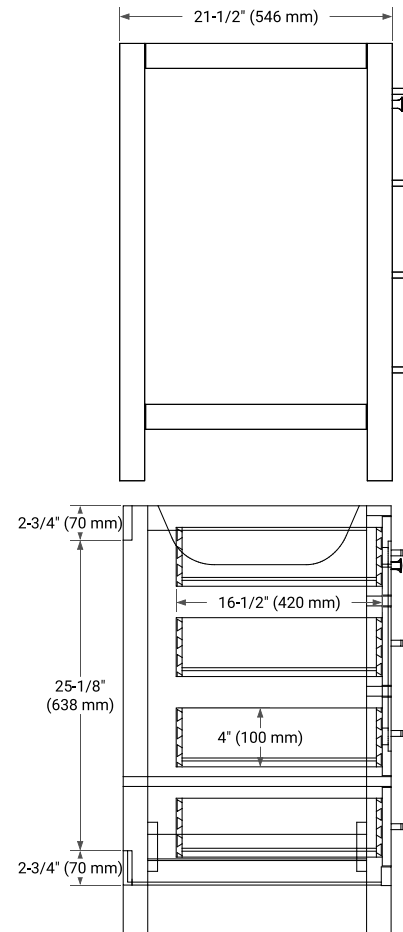

48" SINGLE SINK BASE CABINET

BASE CABINET DIMENSIONS

48" W x 21.5" D x 34.5" H

FEATURES

- Solid wood frame & plywood panels
- Dovetail drawers and joints
- Soft closing doors & drawers

HARDWARE FINISHES*

Brushed Nickel Satin Brass Matte Black Polished Chrome

PLAN VIEW

49" SINGLE OVAL SINK COUNTERTOP WITH 0.75 IN. THICKNESS

OVERALL DIMENSIONS

49" W x 22" D x 0.75" H

COUNTERTOP OPTIONS

Carrara Marble

FEATURES

- Solid countertop with mitered edges & seams
- Undermount white oval sink
- Pre-drilled for 8" widespread faucet

INCLUDED

- Countertop
- Matching Backsplash
- Oval Sink

COUNTERTOP PLAN VIEW

EDGE SIDE VIEW

THREE DIMENSIONAL COUNTERTOP VIEW