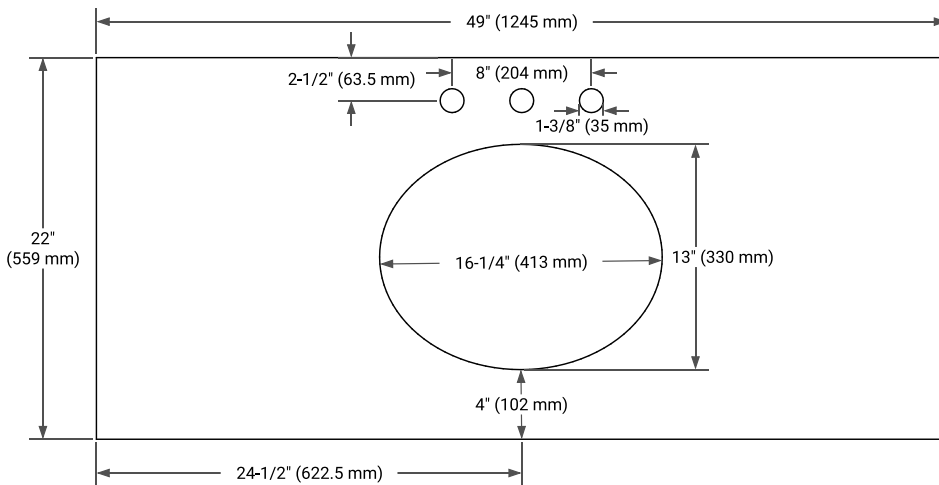

48" SINGLE SINK BASE CABINET

BASE CABINET DIMENSIONS

48" W x 21.5" D x 34.5" H

FEATURES

- Solid wood frame & plywood panels
- Dovetail drawers and joints
- Soft closing doors & drawers

HARDWARE FINISHES*

Brushed Nickel Satin Brass Matte Black Polished Chrome

PLAN VIEW

49" SINGLE OVAL SINK COUNTERTOP WITH 0.75 IN. THICKNESS

OVERALL DIMENSIONS

49" W x 22" D x 0.75" H

COUNTERTOP OPTIONS

Carrara Marble

FEATURES

- Solid countertop with mitered edges & seams
- Undermount white oval sink
- Pre-drilled for 8" widespread faucet

INCLUDED

- Countertop
- Matching Backsplash
- Oval Sink

COUNTERTOP PLAN VIEW

EDGE SIDE VIEW

THREE DIMENSIONAL COUNTERTOP VIEW