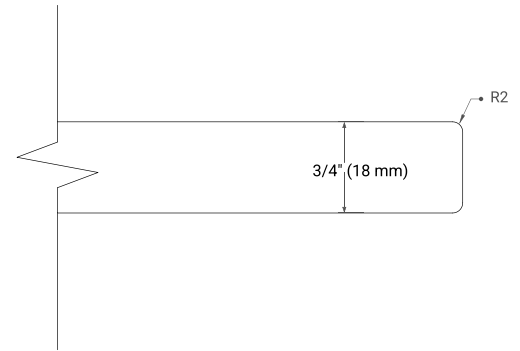

PLAN VIEW

49" SINGLE OVAL SINK COUNTERTOP WITH 0.75 IN. THICKNESS

OVERALL DIMENSIONS

49" W x 22" D x 0.75" H

COUNTERTOP OPTIONS

Carrara Marble

FEATURES

- Solid countertop with mitered edges & seams
- Undermount white oval sink
- Pre-drilled for 8" widespread faucet

INCLUDED

- Countertop
- Matching Backsplash
- Oval Sink

COUNTERTOP PLAN VIEW

EDGE SIDE VIEW

THREE DIMENSIONAL COUNTERTOP VIEW