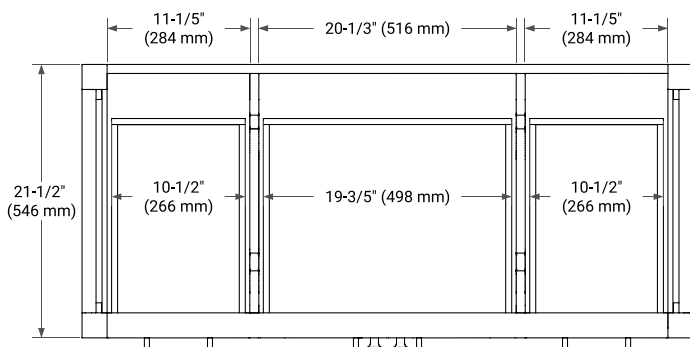

48" SINGLE SINK BASE CABINET

BASE CABINET DIMENSIONS

48" W x 21.5" D x 34.5" H

FEATURES

- Solid wood frame & plywood panels
- Dovetail drawers and joints
- Soft closing doors & drawers

HARDWARE FINISHES*

Brushed Nickel Satin Brass Matte Black Polished Chrome

PLAN VIEW

49" SINGLE OVAL SINK COUNTERTOP WITH 0.75 IN. THICKNESS

OVERALL DIMENSIONS

49" W x 22" D x 0.75" H

COUNTERTOP OPTIONS

Carrara Marble

FEATURES

- Solid countertop with mitered edges & seams
- Undermount white oval sink
- Pre-drilled for 8" widespread faucet

INCLUDED

- Countertop
- Matching Backsplash
- Oval Sink

COUNTERTOP PLAN VIEW

EDGE SIDE VIEW

THREE DIMENSIONAL COUNTERTOP VIEW