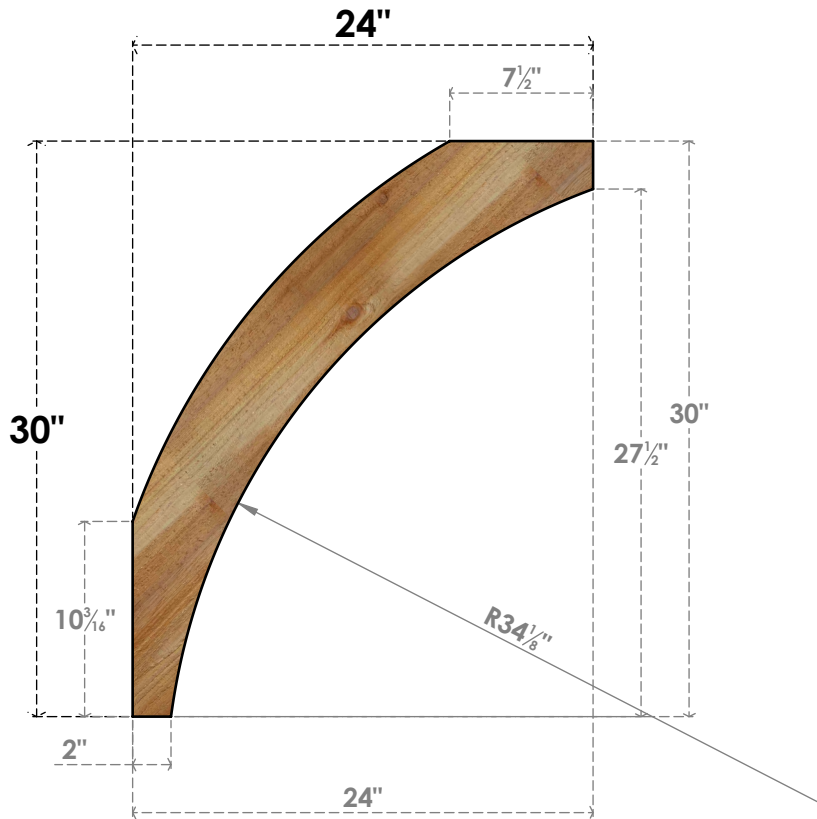

BRC04X24X30THR00RWR

4"W X 24"D X 30"H THORTON ROUGH SAWN BRACE, WESTERN RED CEDAR

SIDE

FRONT

EKENA MILLWORK
 2300 WEST MAIN ST.
 CLARKSVILLE, TX 75426
 TOLL FREE: 866-607-0453
 WWW.EKENAMILLWORK.COM

NOTES

1. INSTALLATION TO BE COMPLETED IN ACCORDANCE WITH MANUFACTURER'S SPECIFICATIONS.
2. DRAWING MAY NOT BE TO SCALE
3. THIS DRAWING IS INTENDED FOR DESIGN AND PLANNING PURPOSES ONLY.
4. ALL INFORMATION CONTAINED HEREIN WAS CURRENT AT THE TIME OF DEVELOPMENT BUT MUST BE REVIEWED AND APPROVED BY THE PRODUCT MANUFACTURER TO BE CONSIDERED ACCURATE.
5. PRODUCTS ARE NOT KILN DRIED. THIS ITEM IS UNIQUE AND WILL CONTAIN THE NATURAL VARIATIONS THAT THE WOOD SPECIES OFFERS. THIS MAY RESULT IN VARIATIONS UP TO 1/4"