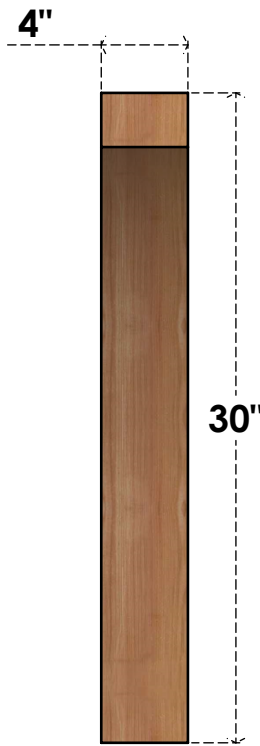

BRC04X24X30THR00RWR

4"W X 24"D X 30"H THORTON ROUGH SAWN BRACE, WESTERN RED CEDAR

SIDE

FRONT

EKENA MILLWORK
 2300 WEST MAIN ST.
 CLARKSVILLE, TX 75426
 TOLL FREE: 866-607-0453
 WWW.EKENAMILLWORK.COM

NOTES

1. INSTALLATION TO BE COMPLETED IN ACCORDANCE WITH MANUFACTURER'S SPECIFICATIONS.
2. DRAWING MAY NOT BE TO SCALE
3. THIS DRAWING IS INTENDED FOR DESIGN AND PLANNING PURPOSES ONLY.
4. ALL INFORMATION CONTAINED HEREIN WAS CURRENT AT THE TIME OF DEVELOPMENT BUT MUST BE REVIEWED AND APPROVED BY THE PRODUCT MANUFACTURER TO BE CONSIDERED ACCURATE.
5. PRODUCTS ARE NOT KILN DRIED. THIS ITEM IS UNIQUE AND WILL CONTAIN THE NATURAL VARIATIONS THAT THE WOOD SPECIES OFFERS. THIS MAY RESULT IN VARIATIONS UP TO 1/4"