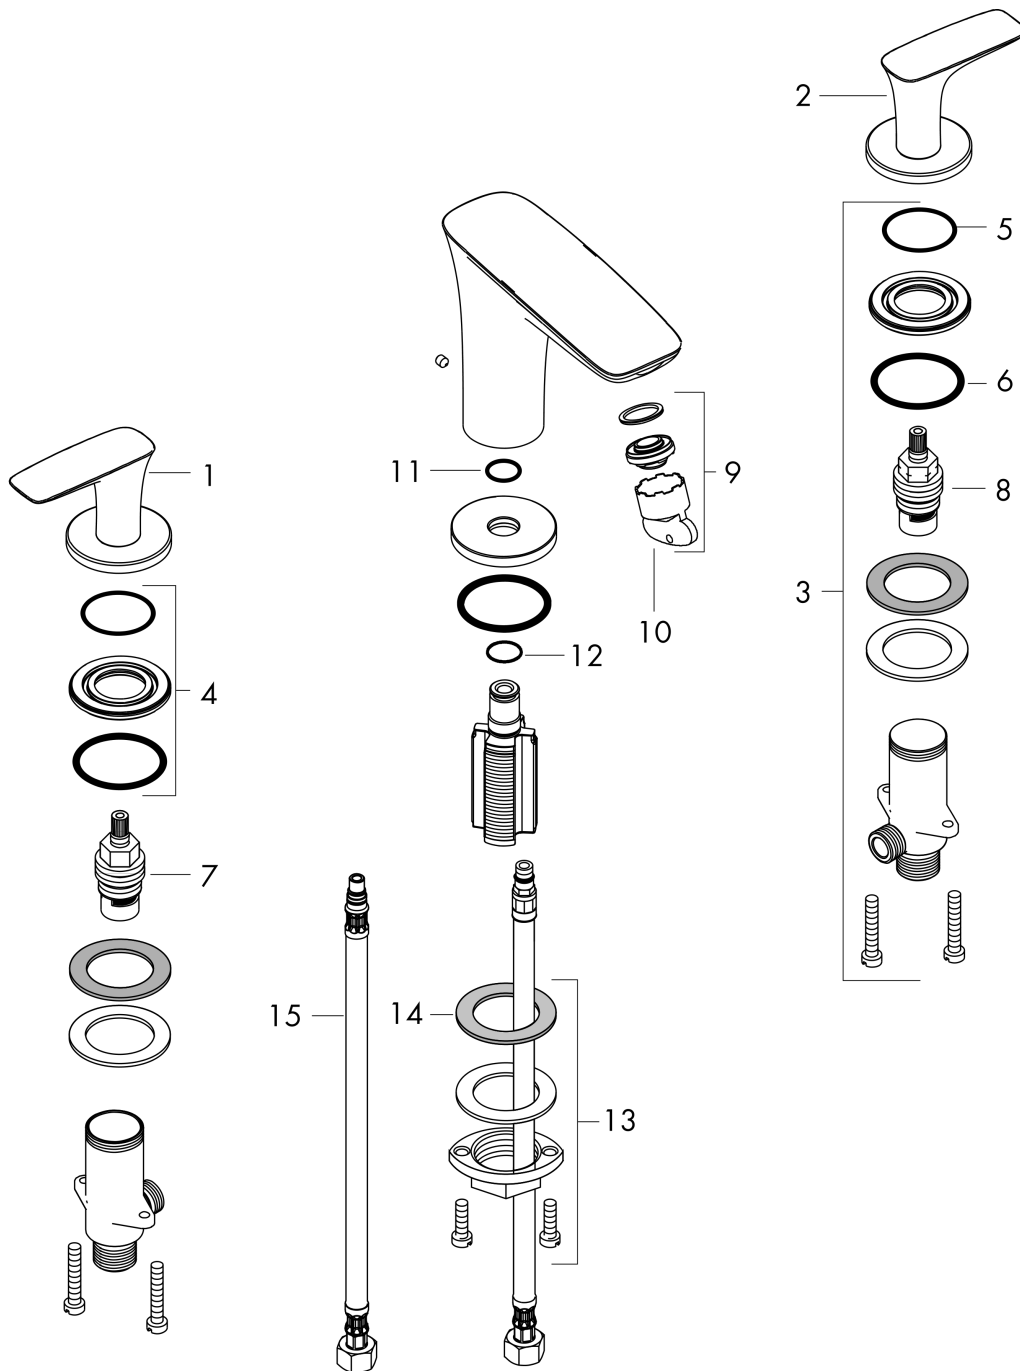

PuraVida
Widespread Faucet 110, 1.2 GPM
 Finishes : **chrome** Part no. : **15073001**

Description

Features

- Spray modes: Laminar spray
- Angle-adjustable spray
- Flow: 1.2 GPM (4.5 L/Min)
- 90° ceramic valves
- Does not include: Pop-up assembly

Item details

List Price \$ 1,142.00

Technology

Compliance

Product image

Scale drawing

PuraVida
Widespread Faucet 110, 1.2 GPM
 Finishes : **chrome** Part no. : **15073001**

Exploded drawing

Year of production: >07/16

PuraVida

Widespread Faucet 110, 1.2 GPM

Finishes : **chrome** Part no. : **15073001**

Spare parts list

Year of production: >07/16

Pos.	Description	Part no.	Price	PU
1	handle for hot water	95270000	-	1
2	handle for cold water	95271000	-	1
3	stop valve cpl.	97357001	-	1
4	nut	92854000	-	1
5	O-Ring 32x2,5	96364000	-	1
6	O-ring 40x3	92634000	-	1
7	shut off unit right closing	94009000	-	1
8	shut off unit left closing	94008000	-	1
9	aerator M24x1 (4,5 l/min)	92880000	-	1
10	service tool	95661000	-	1
11	O-ring 18x2,5	98139000	-	1
12	O-ring 11x2	98127000	-	1
13	fixing set (Ø 32)	13961000	-	1
14	lever collar	97548000	-	1
15	connection hose 18½" M8x0,75 3/8"	96321001	-	1
a	escutcheon for spout	95787000	-	1
b	fixation extension 35 mm	13898000	-	1