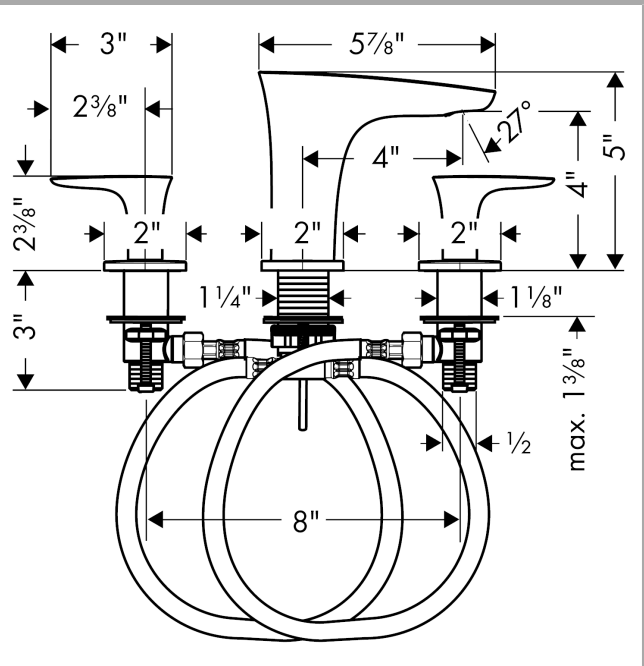

PuraVida
Widespread Faucet 110, 1.2 GPM
 Finishes : **chrome** Part no. : **15073001**

Description

Features

- Spray modes: Laminar spray
- Angle-adjustable spray
- Flow: 1.2 GPM (4.5 L/Min)
- 90° ceramic valves
- Does not include: Pop-up assembly

Item details

List Price \$ 1,142.00

Technology

Compliance

Product image

Scale drawing

PuraVida
Widespread Faucet 110, 1.2 GPM
 Finishes : **chrome** Part no. : **15073001**

Exploded drawing

Year of production: >07/16

PuraVida

Widespread Faucet 110, 1.2 GPM

Finishes : **chrome** Part no. : **15073001**

Spare parts list

Year of production: >07/16

Pos.	Description	Part no.	Price	PU
1	handle for hot water	95270000	-	1
2	handle for cold water	95271000	-	1
3	stop valve cpl.	97357001	-	1
4	nut	92854000	-	1
5	O-Ring 32x2,5	96364000	-	1
6	O-ring 40x3	92634000	-	1
7	shut off unit right closing	94009000	-	1
8	shut off unit left closing	94008000	-	1
9	aerator M24x1 (4,5 l/min)	92880000	-	1
10	service tool	95661000	-	1
11	O-ring 18x2,5	98139000	-	1
12	O-ring 11x2	98127000	-	1
13	fixing set (Ø 32)	13961000	-	1
14	lever collar	97548000	-	1
15	connection hose 18½" M8x0,75 3/8"	96321001	-	1
a	escutcheon for spout	95787000	-	1
b	fixation extension 35 mm	13898000	-	1