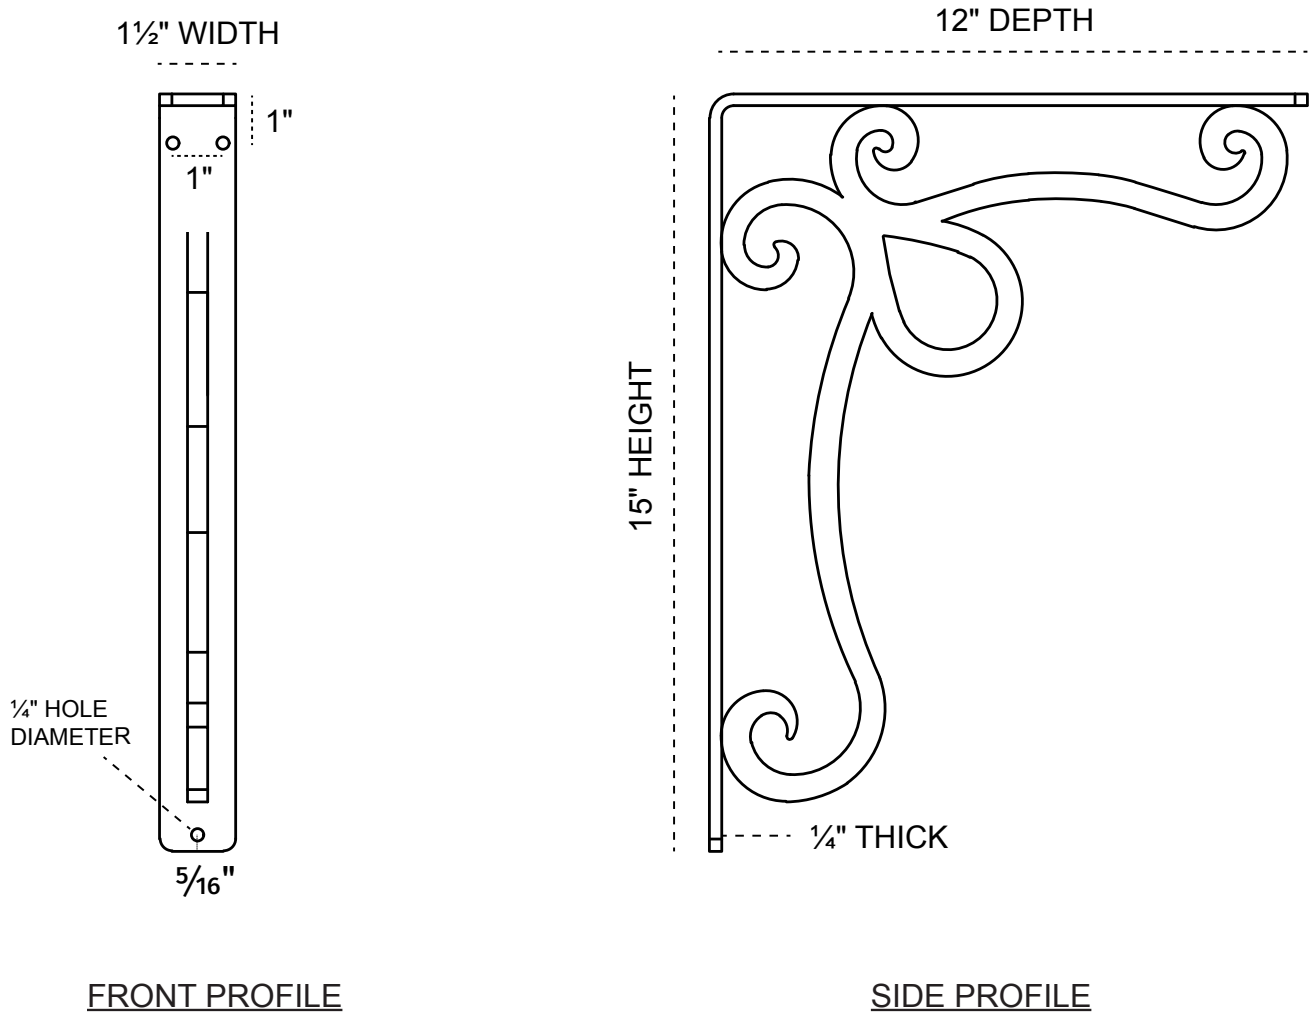

# 1½-INCH W X 12-INCH D X 15-INCH H ORLEANS SINGLE BRACE BRACKET

**HEAVY-DUTY ¼" THICK**

**AVAILABLE IN:**  
POWDER COATED BLACK

**BKTM01X12X15SOL**

P:866.607.0453 | F: 866.591.3143  
2300 W. Main St. | Clarksville, TX 75426  
sales@ekenamillwork.com | www.ekenamillwork.com

**EKENA**  
MILLWORK