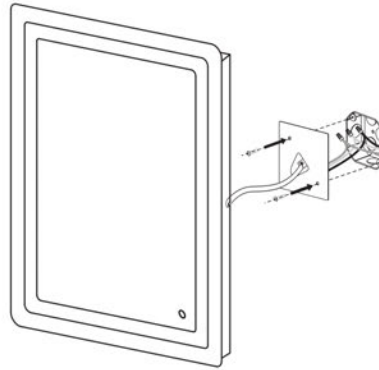

Assembly/User Instruction

Please read all instructions carefully. Before you proceed to install, make sure that the power supply is turned off and remains off until installation is complete.

Please note that each part has been assigned a number and proceed in a numerical order.

Applicable models

STEP1. Mark the position of the hanging screw.

STEP2. Fix the screw.

STEP3. Connect to the main supply

STEP4. Hang up the Mirror on the wall

Touch switch

Can adjust three kinds of color temperature.
Press once to change color temp. and on-off.
Press and hold switch for dimming the lumens.