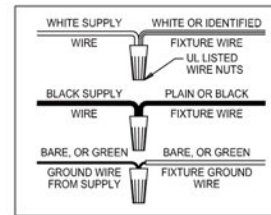

Assembly/User Instruction

Please read all instructions carefully. Before you proceed to install, make sure that the power supply is turned off and remains off until installation is complete.

Please note that each part has been assigned a number and proceed in a numerical order.

Applicable models

STEP1. Mark the position of the hanging screw.

STEP2. Fix the screw.

STEP3. Connect to the main supply

STEP4. Hang up the Mirror on the wall

Touch switch

Can adjust three kinds of color temperature.
Press once to change color temp. and on-off.
Press and hold switch for dimming the lumens.