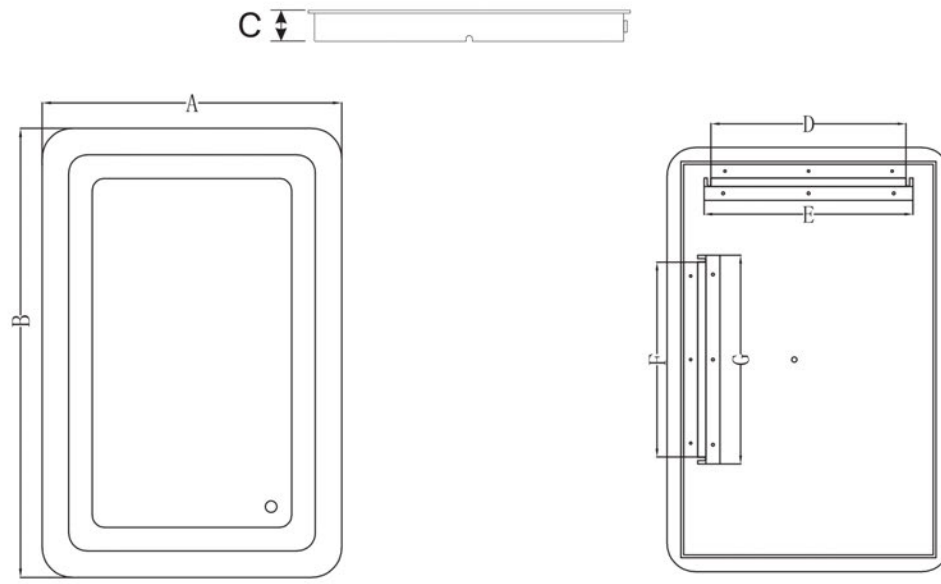

Applicable models

STEP1. Mark the position of the hanging screw.

STEP2. Fix the screw.

STEP3. Connect to the main supply

STEP4. Hang up the Mirror on the wall

Touch switch

Can adjust three kinds of color temperature.
Press once to change color temp. and on-off.
Press and hold switch for dimming the lumens.

Installation Dimensions:

MODEL	A (inch)	B(inch)	C(inch)	D (inch)	E (inch)	F (inch)	G(inch)	Color Temperature	LED Length(inch)	Drive Wattage
MRE31830	18	30	1.3	13.8	14.8	17.7	18.7	4200K/3000K/6400K	79	72W
MRE31836	18	36	1.3	13.8	14.8	25.6	26.6	4200K/3000K/6400K	114	72W
MRE32030	20	30	1.3	13.8	14.8	17.7	18.7	4200K/3000K/6400K	102	72W
MRE32036	20	36	1.3	13.8	14.8	25.6	26.6	4200K/3000K/6400K	122	72W
MRE32040	20	40	1.3	13.8	14.8	25.6	26.6	4200K/3000K/6400K	133	72W
MRE32430	24	30	1.3	17.7	18.7	17.7	18.7	4200K/3000K/6400K	114	72W
MRE32436	24	36	1.3	17.7	18.7	25.6	26.6	4200K/3000K/6400K	133	72W
MRE32440	24	40	1.3	17.7	18.7	25.6	26.6	4200K/3000K/6400K	145	72W
MRE32730	27	30	1.3	17.7	18.7	17.7	18.7	4200K/3000K/6400K	123	72W
MRE32736	27	36	1.3	17.7	18.7	25.6	26.6	4200K/3000K/6400K	120	72W
MRE32740	27	40	1.3	17.7	18.7	25.6	26.6	4200K/3000K/6400K	154	72W
MRE33030	30	30	1.3	17.7	18.7	17.7	18.7	4200K/3000K/6400K	133	72W
MRE33036	30	36	1.3	17.7	18.7	25.6	26.6	4200K/3000K/6400K	154	72W
MRE33040	30	40	1.3	17.7	18.7	25.6	26.6	4200K/3000K/6400K	185	72W
MRE33048	30	48	1.3	17.7	18.7	33.5	34.4	4200K/3000K/6400K	190	72W
MRE33072	30	72	1.3	17.7	18.7	49.2	50.2	4200K/3000K/6400K	263	72W
MRE33636	36	36	1.3	25.6	26.6	25.6	26.6	4200K/3000K/6400K	354	72W
MRE33640	36	40	1.3	25.6	26.6	25.6	26.6	4200K/3000K/6400K	183	72W
MRE33648	36	48	1.3	25.6	26.6	33.5	34.4	4200K/3000K/6400K	204	72W
MRE33660	36	60	1.3	25.6	26.6	49.2	50.2	4200K/3000K/6400K	244	72W
MRE33672	36	72	1.3	25.6	26.6	49.2	50.2	4200K/3000K/6400K	282	72W
MRE34260	42	60	1.3	33.5	34.4	49.2	50.2	4200K/3000K/6400K	262	72W
MRE34272	42	72	1.3	33.5	34.4	49.2	50.2	4200K/3000K/6400K	301	72W