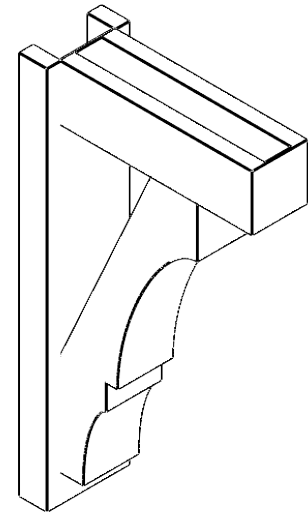

ITEM NUMBER: OUTUROC040X060X16000X28000X040X020X040BOA44RCPR

4"W TOP X 6"W BACK X 16"D X 28"H X 4"T TOP X 2"T BACK TIMBERTHANE ROUGH CEDAR BALBOA FAUX WOOD OPEN OUTLOOKER, BLOCK TOP AND BACK, 4"W CLOSED BRACE, PRIMED TAN

EKENA MILLWORK
2300 WEST MAIN ST.
CLARKSVILLE, TX 75426
TOLL FREE: 866-607-0453
WWW.EKENAMILLWORK.COM

NOTES

1. INSTALLATION TO BE COMPLETED IN ACCORDANCE WITH MANUFACTURER'S SPECIFICATIONS.
2. DRAWING MAY NOT BE TO SCALE
3. THIS DRAWING IS INTENDED FOR DESIGN AND PLANNING PURPOSES ONLY.
4. ALL INFORMATION CONTAINED HEREIN WAS CURRENT AT THE TIME OF DEVELOPMENT BUT MUST BE REVIEWED AND APPROVED BY THE PRODUCT MANUFACTURER TO BE CONSIDERED ACCURATE.
5. TIMBERTHANE ARCHITECTURAL PRODUCTS ARE MADE FROM HIGH DENSITY URETHANE AND COME FACTORY PRIMED