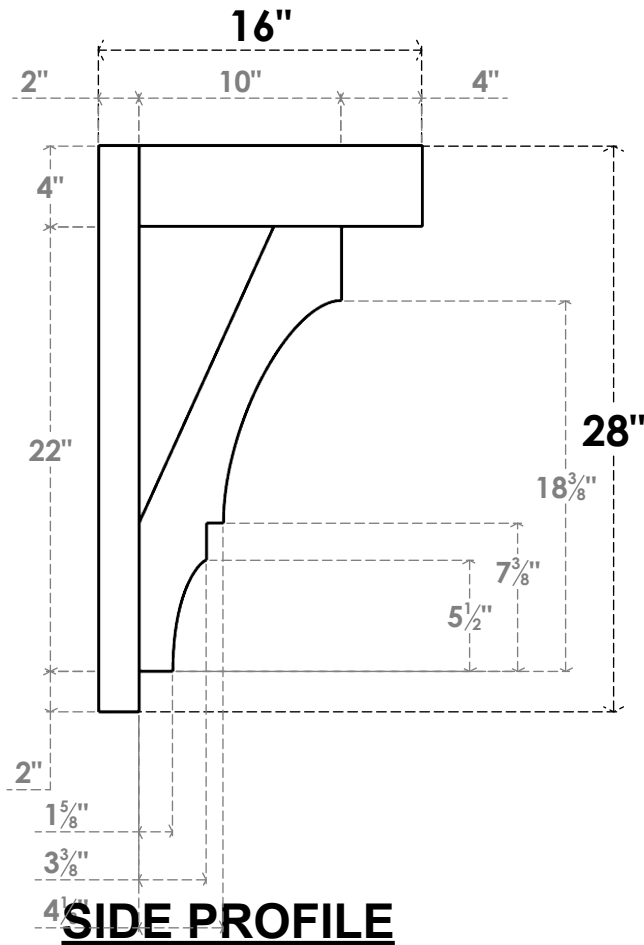

ITEM NUMBER: OUTUROC040X060X16000X28000X040X020X040BOA44RCPR

4"W TOP X 6"W BACK X 16"D X 28"H X 4"T TOP X 2"T BACK TIMBERTHANE ROUGH CEDAR BALBOA FAUX WOOD OPEN OUTLOOKER, BLOCK TOP AND BACK, 4"W CLOSED BRACE, PRIMED TAN

EKENA MILLWORK
2300 WEST MAIN ST.
CLARKSVILLE, TX 75426
TOLL FREE: 866-607-0453
WWW.EKENAMILLWORK.COM

NOTES

1. INSTALLATION TO BE COMPLETED IN ACCORDANCE WITH MANUFACTURER'S SPECIFICATIONS.
2. DRAWING MAY NOT BE TO SCALE
3. THIS DRAWING IS INTENDED FOR DESIGN AND PLANNING PURPOSES ONLY.
4. ALL INFORMATION CONTAINED HEREIN WAS CURRENT AT THE TIME OF DEVELOPMENT BUT MUST BE REVIEWED AND APPROVED BY THE PRODUCT MANUFACTURER TO BE CONSIDERED ACCURATE.
5. TIMBERTHANE ARCHITECTURAL PRODUCTS ARE MADE FROM HIGH DENSITY URETHANE AND COME FACTORY PRIMED