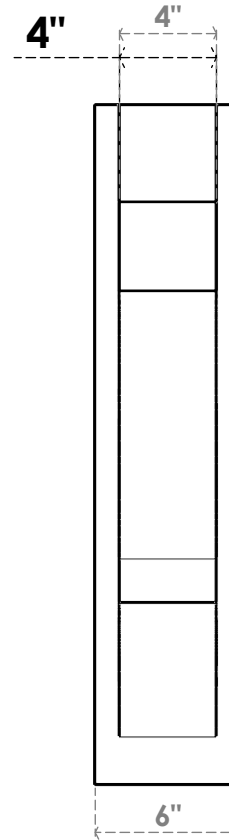

ITEM NUMBER: OUTUROC040X060X16000X28000X040X020X040BOA44RCPR

4"W TOP X 6"W BACK X 16"D X 28"H X 4"T TOP X 2"T BACK TIMBERTHANE ROUGH CEDAR BALBOA FAUX WOOD OPEN OUTLOOKER, BLOCK TOP AND BACK, 4"W CLOSED BRACE, PRIMED TAN

EKENA MILLWORK
2300 WEST MAIN ST.
CLARKSVILLE, TX 75426
TOLL FREE: 866-607-0453
WWW.EKENAMILLWORK.COM

NOTES

1. INSTALLATION TO BE COMPLETED IN ACCORDANCE WITH MANUFACTURER'S SPECIFICATIONS.
2. DRAWING MAY NOT BE TO SCALE
3. THIS DRAWING IS INTENDED FOR DESIGN AND PLANNING PURPOSES ONLY.
4. ALL INFORMATION CONTAINED HEREIN WAS CURRENT AT THE TIME OF DEVELOPMENT BUT MUST BE REVIEWED AND APPROVED BY THE PRODUCT MANUFACTURER TO BE CONSIDERED ACCURATE.
5. TIMBERTHANE ARCHITECTURAL PRODUCTS ARE MADE FROM HIGH DENSITY URETHANE AND COME FACTORY PRIMED