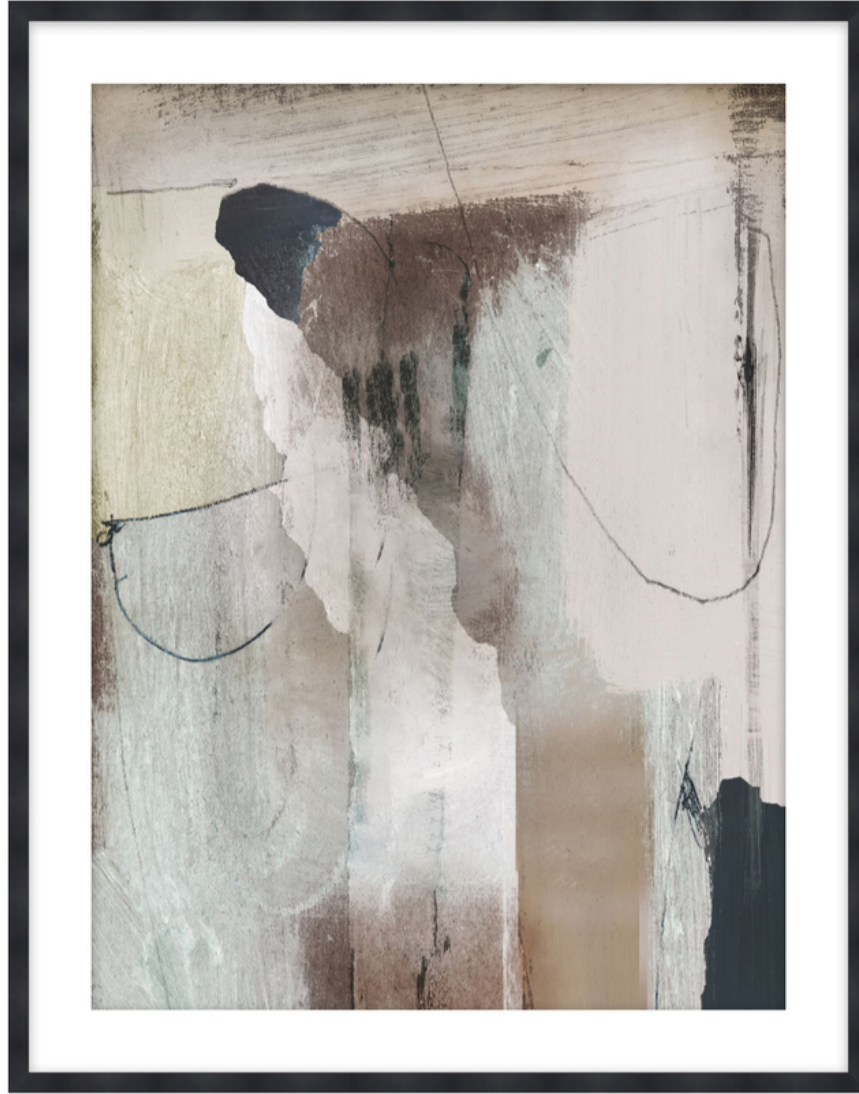

# THEODORE ALEXANDER

## Revive 2

D3078S61548-5020

Plastic Frame

Textured Paper - Single Matboard

M5 - White Smooth + White Core Width:3"

F992 - Black Cap Frame - Width: 0.875

W 35¾ x D 1¼ x H 44¾ inches

Material(s):

Collection: Art by TA

Style: Modern / Formal Modern

Type: Décor / Wall Art