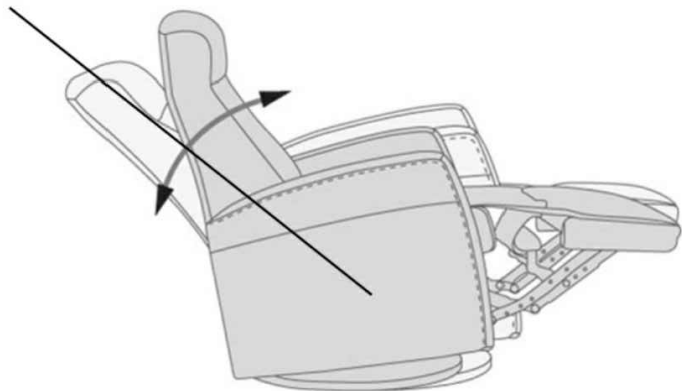

Reclined Max 145°

Distance from wall for full recline 6"

\*Rotate Chair 90° to fit through the door before attaching backrest