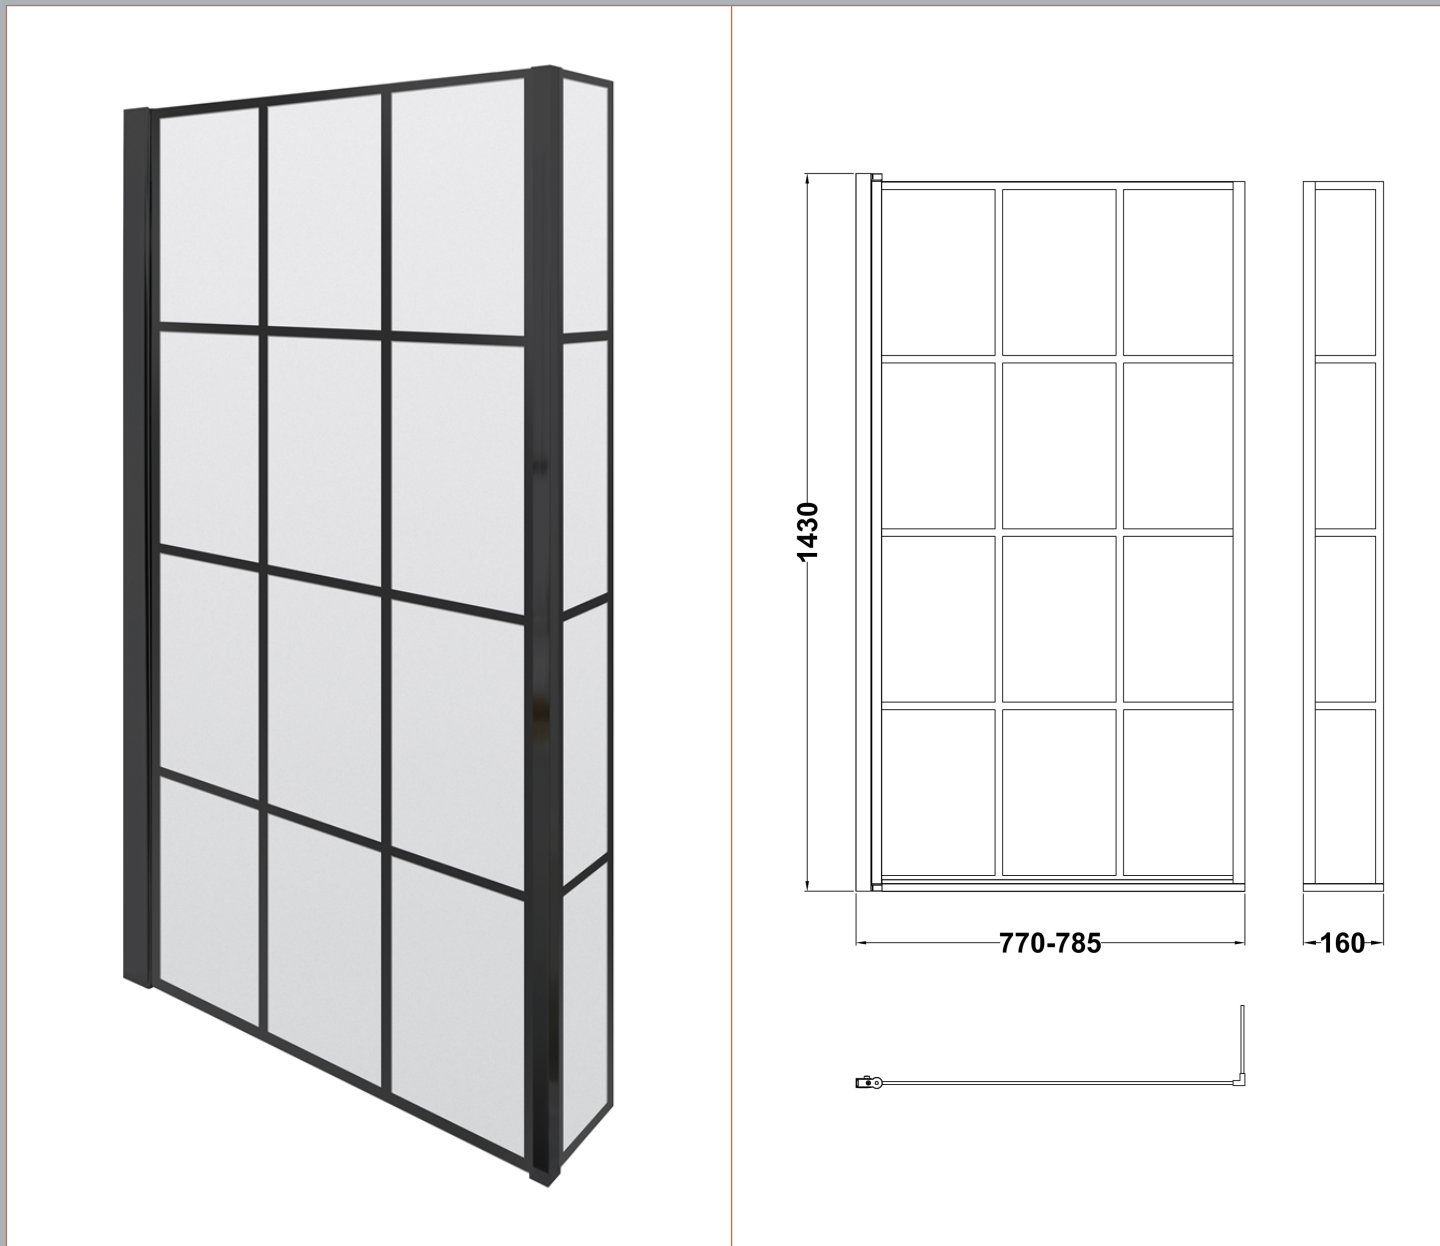

Sales Code: NSBS7BF

Description: Sq Framed Shower Screen Fixed Return (6)

Product Dimensions

Height (mm):	1430
Width (mm):	808
Depth (mm):	150
Nett Weight (kg):	18.7

Packaging Dimensions

Height (mm):	55
Width (mm):	840
Length (mm):	1460
Gross Weight (kg):	18.7

Packaging Data

Box Colour:	Brown Cardboard Box - Printed
Box Qty:	
Label Size:	x
Label Colour:	Not Applicable
Label Qty:	

Outer Box Dimensions (If Applicable)

Height (mm):	
Width (mm):	
Depth (mm):	
Length (mm):	
Gross Weight (kg):	
Barcode:	5056211897811

Product Details

Country of Origin:	China
Fitting Instruction:	Yes
CE Approval:	No
Profile Material:	Aluminium
Profile Finish:	Matt Black
Adjustments (mm):	780 - 795mm
Entry Width (mm):	
Swing In Dim (mm):	777mm
Swing Out Dim (mm):	777mm
Radius (mm):	Not Applicable
Glass Thickness (mm):	6
Easy Fit:	Not Applicable
Easy Clean:	No
Handle Style:	Not Applicable
Handle Material:	Not Applicable
Enclosure Design:	Not Applicable
Wheel Type:	Not Applicable
Support Bar Included:	Support Bar Not Included
Extras:	None