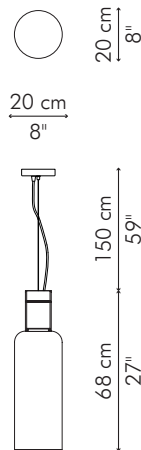

## HANGING LAMP, small

 1 kg / 2 lbs

 3.5 kg / 7.5 lbs

 0.04 m<sup>3</sup>

1 x 7 watts

Surface mounted pre-wired lamp

GU10

110V 60Hz / 230V 50Hz