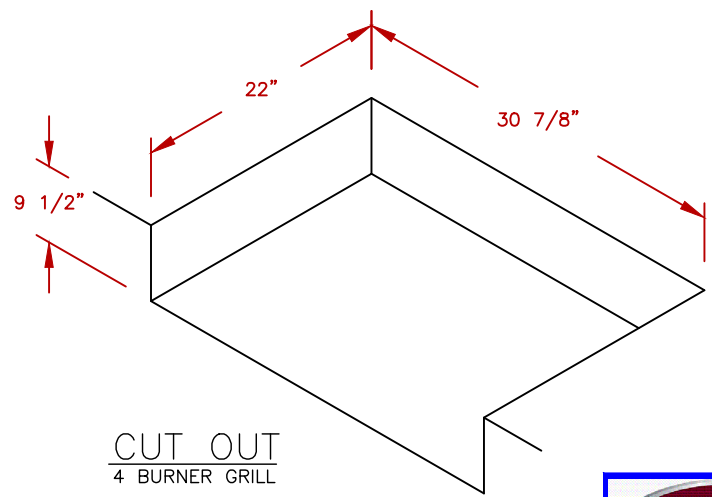

LINE	BBQ LINE
MODEL	4 BURNER CONV. GRILL
NUM	

NOTE:  
DUE TO OUR CONTINUOUS IMPROVEMENT PROGRAM, ALL MODELS  
AND SPECIFICATIONS ARE SUBJECT TO CHANGE WITHOUT NOTICE.

	TITLE 2021 BARBECUE LINE GRILLS 4 BURNER CONV. GRILL	
	SCALE: N/A	DWG NO. BBQ18874CP
REVISED	REV. DESCR.	DATE 12/8/2020