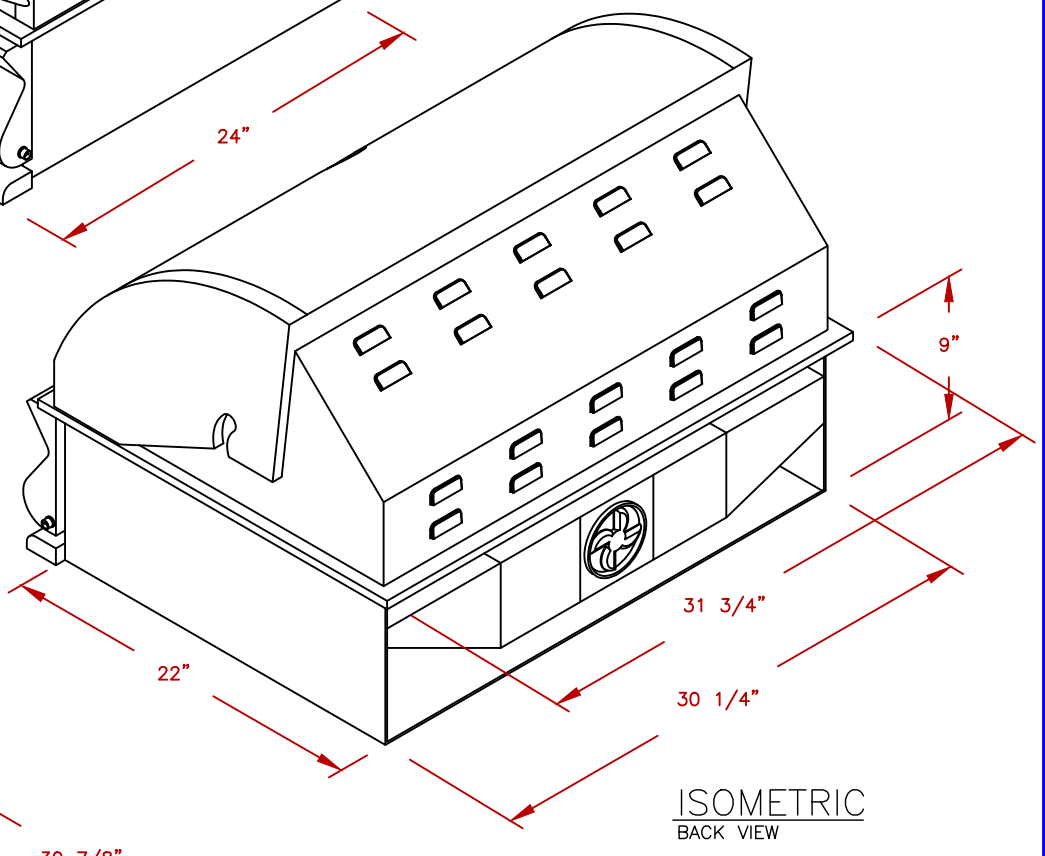

LINE	BBQ LINE
MODEL	4 BURNER CONV. GRILL
NUM	

NOTE:  
DUE TO OUR CONTINUOUS IMPROVEMENT PROGRAM, ALL MODELS  
AND SPECIFICATIONS ARE SUBJECT TO CHANGE WITHOUT NOTICE.

	TITLE 2021 BARBECUE LINE GRILLS 4 BURNER CONV. GRILL	
	SCALE: N/A	DWG NO. BBQ18874CP
REVISED	REV. DESCR.	DATE 12/8/2020