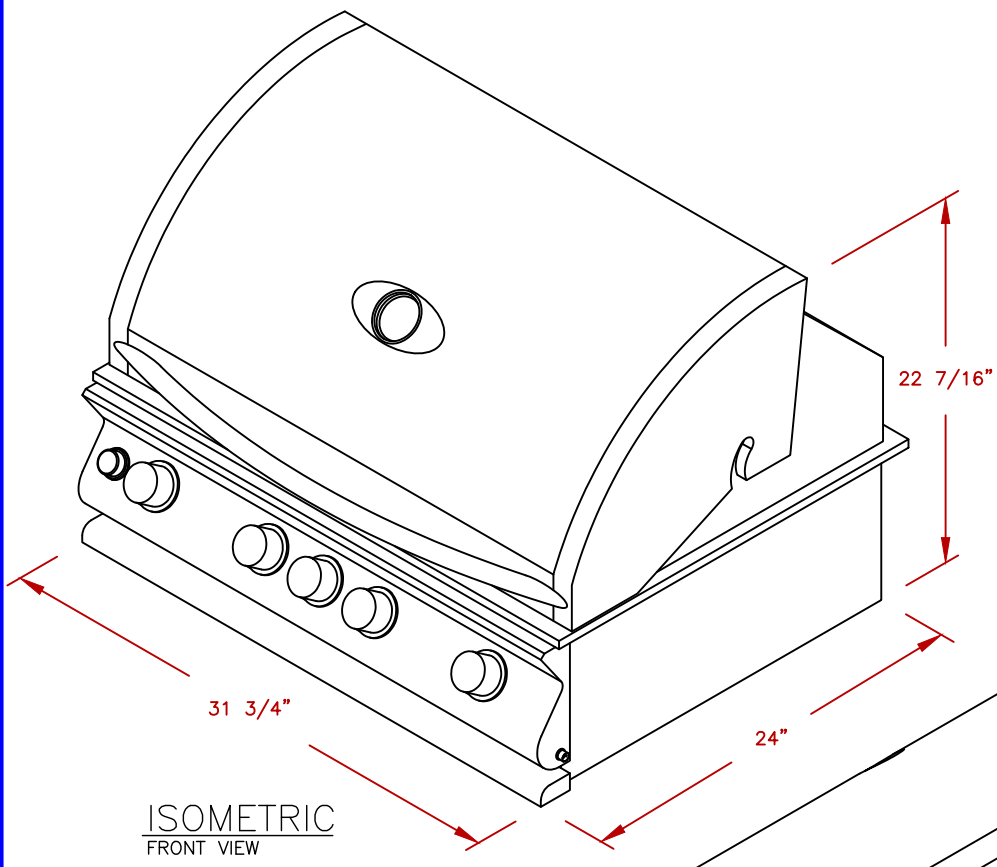

LINE	BBQ LINE
MODEL	4 BURNER CONV. GRILL
NUM	

NOTE:  
DUE TO OUR CONTINUOUS IMPROVEMENT PROGRAM, ALL MODELS  
AND SPECIFICATIONS ARE SUBJECT TO CHANGE WITHOUT NOTICE.

	TITLE 2021 BARBECUE LINE GRILLS 4 BURNER CONV. GRILL	
	SCALE: N/A	DWG NO. BBQ18874CP
REVISED	REV. DESCR.	DATE 12/8/2020