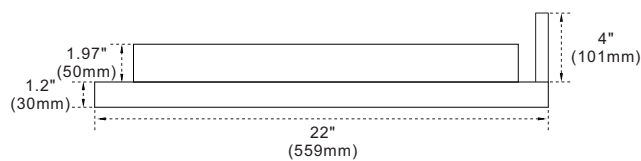

Side view

**NOTE: SINK STYLE, SHAPE, FAUCET HOLES, CUTOUT ON TOP, VANITY MAY VARY FROM THE PICTURE ABOVE.
INSTRUCTIONAL PURPOSE ONLY.**