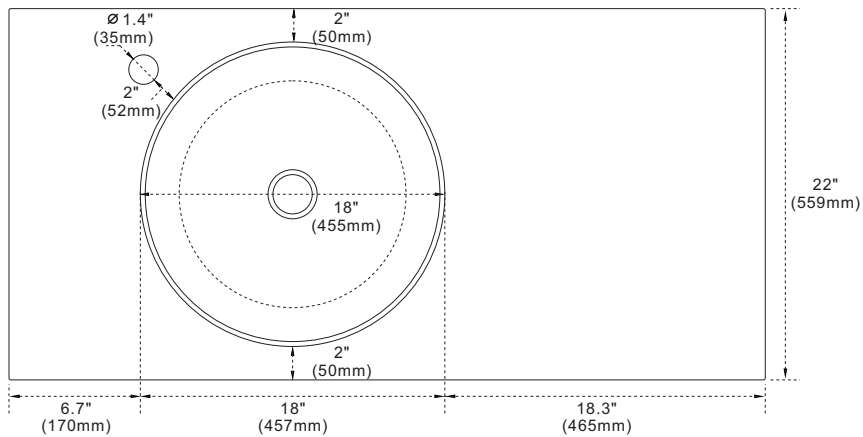

BELLATERRA HOME

Model: 430003-43-L Countertop

Features

1. Single 18" round topmount sink cutout;
2. Single faucet hole;
3. 4" height backsplash (sold separately);
4. Thickness laminated to 1.2";
5. Ceramic sink on left side of countertop;

Colors / Finishes

1. WM - Natural White Carrara marble;
   BG - Natural Black Galaxy Granite;
   GY - Natural Grey Granite;
   WE - White Engineer Stone;

Top view

Side view

**NOTE: SINK STYLE, SHAPE, FAUCET HOLES, CUTOUT ON TOP, VANITY MAY VARY FROM THE PICTURE ABOVE.
INSTRUCTIONAL PURPOSE ONLY.**