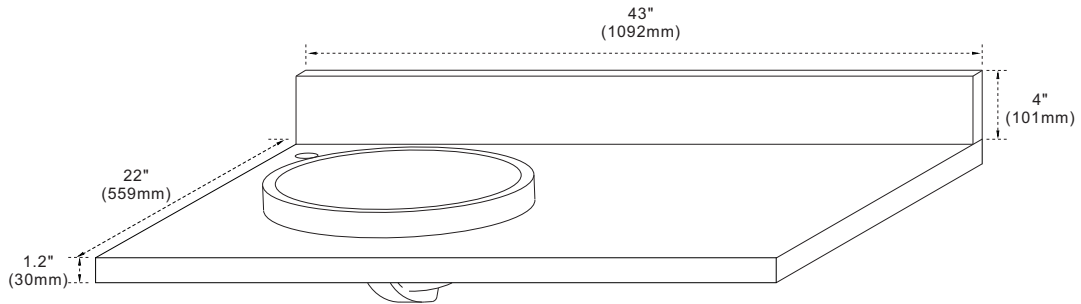

BELLATERRA HOME

Model: 430003-43-L Countertop

Features

1. Single 18" round topmount sink cutout;
2. Single faucet hole;
3. 4" height backsplash (sold separately);
4. Thickness laminated to 1.2";
5. Ceramic sink on left side of countertop;

Colors / Finishes

- WM - Natural White Carrara marble;
BG - Natural Black Galaxy Granite;
GY - Natural Grey Granite;
WE - White Engineer Stone;

Top view

Side view

**NOTE: SINK STYLE, SHAPE, FAUCET HOLES, CUTOUT ON TOP, VANITY MAY VARY FROM THE PICTURE ABOVE.
INSTRUCTIONAL PURPOSE ONLY.**