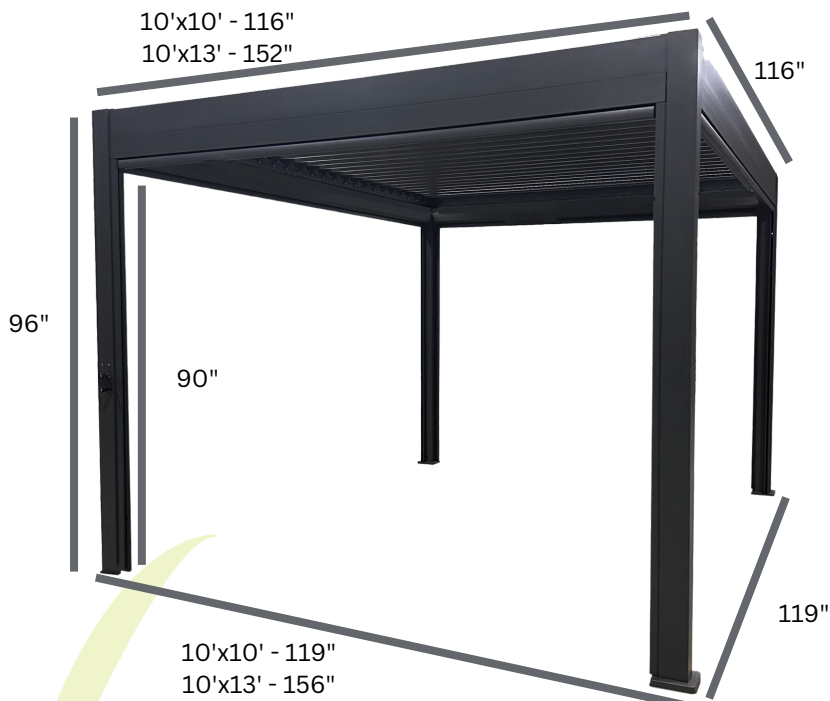

Structure in aluminum

Ultra-light, strong and durable, the aluminum frame of this pergola with directional louvers will stand up to the elements without rusting, ensuring its longevity.

Aluminum blade

The orientation of the adjustable slats, up to 90 degrees, lets you manage light, sunlight and heat for greater comfort.

Modern

Motorized directional slats with a crank handle add a modern touch to your decor.

Limited warranty
2 years

Distance between each post :
10' section : 108"
13' section : 144"

Manual retractable privacy screens
#N101003-PAN-304 & N101303-PAN-304 sold
separately.