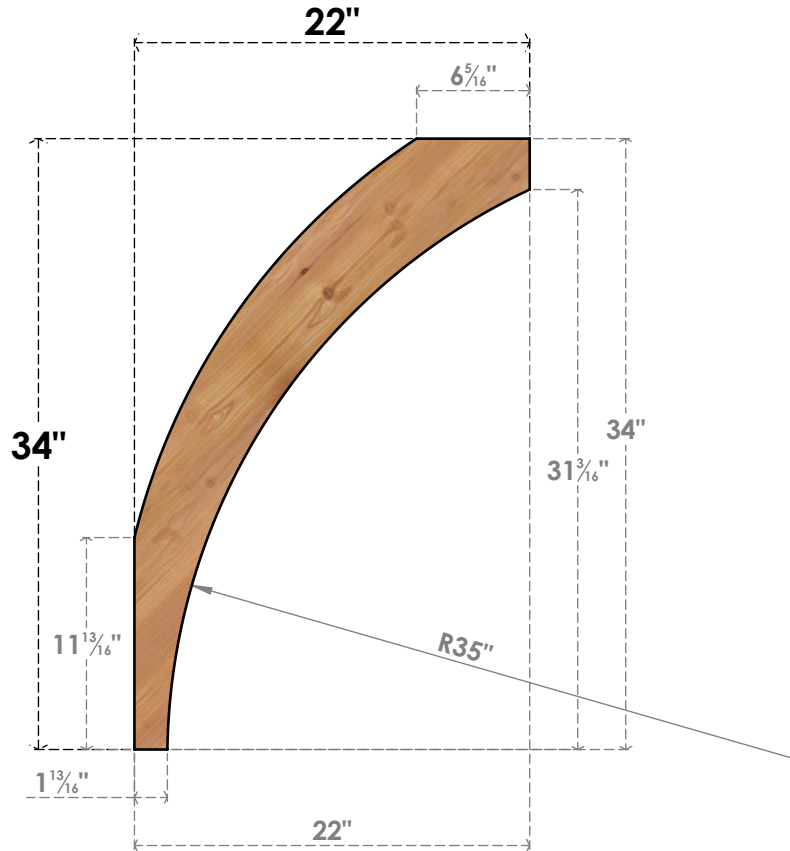

# BRC06X22X34THR00SWR

5 1/2"W X 22"D X 34"H THORTON SMOOTH BRACE, WESTERN RED CEDAR

**SIDE**

**FRONT**

EKENA MILLWORK  
 2300 WEST MAIN ST.  
 CLARKSVILLE, TX 75426  
 TOLL FREE: 866-607-0453  
 WWW.EKENAMILLWORK.COM

**NOTES**

1. INSTALLATION TO BE COMPLETED IN ACCORDANCE WITH MANUFACTURER'S SPECIFICATIONS.
2. DRAWING MAY NOT BE TO SCALE
3. THIS DRAWING IS INTENDED FOR DESIGN AND PLANNING PURPOSES ONLY.
4. ALL INFORMATION CONTAINED HEREIN WAS CURRENT AT THE TIME OF DEVELOPMENT BUT MUST BE REVIEWED AND APPROVED BY THE PRODUCT MANUFACTURER TO BE CONSIDERED ACCURATE.
5. PRODUCTS ARE NOT KILN DRIED. THIS ITEM IS UNIQUE AND WILL CONTAIN THE NATURAL VARIATIONS THAT THE WOOD SPECIES OFFERS. THIS MAY RESULT IN VARIATIONS UP TO 1/4"