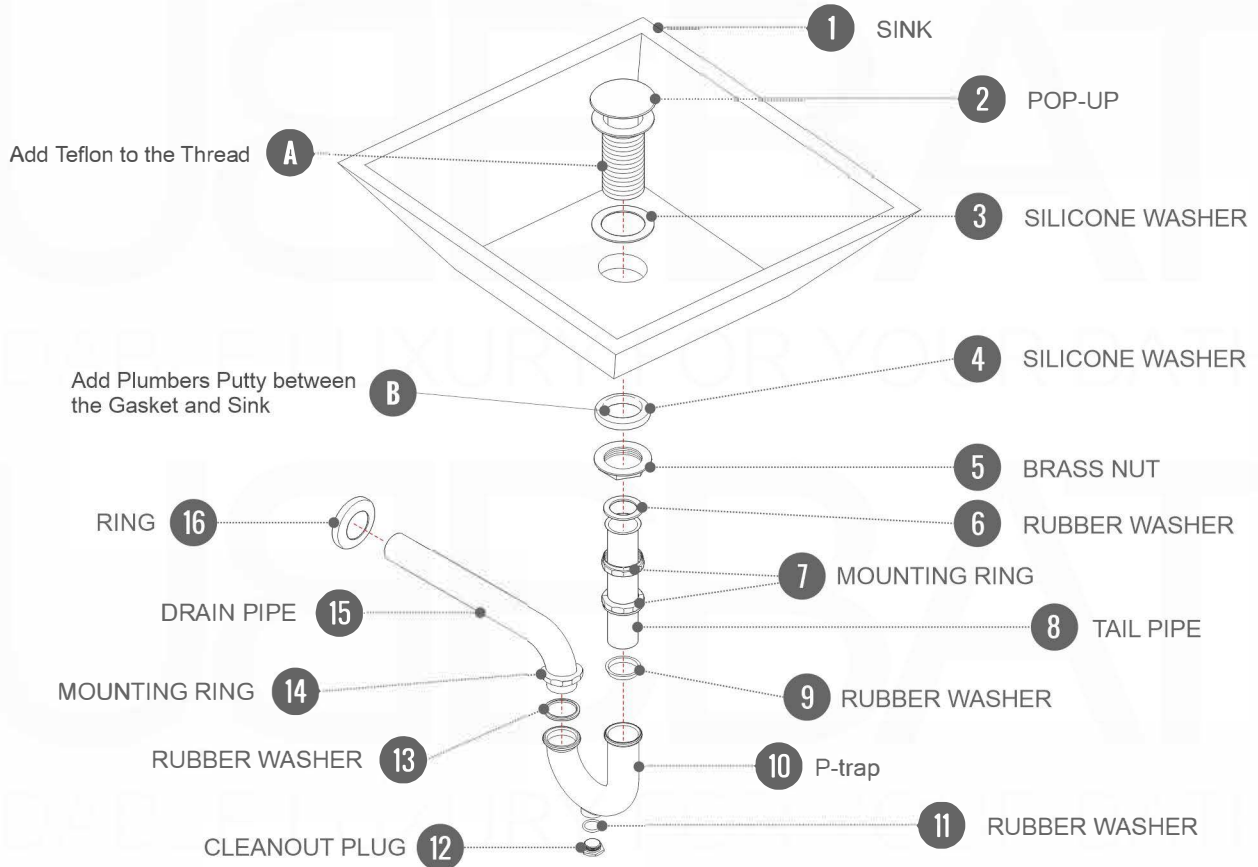

Pop-Up / P-trap Installation Instructions INSTALLATION GUIDE

FOR SINKS WITHOUT OVERFLOW
#SKU: P101N / P102N

FOR SINKS WITH OVERFLOW
#SKU: P101 / P102

OR