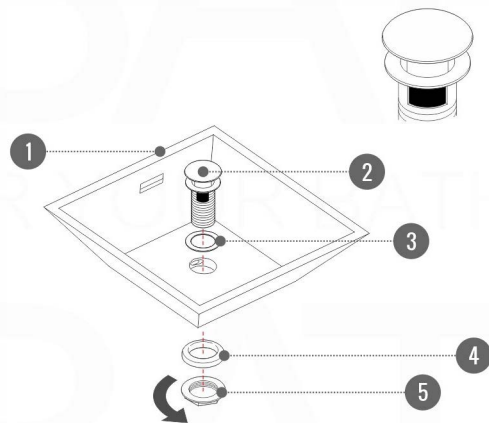

Pop-Up / P-trap Installation Instructions INSTALLATION GUIDE

FOR SINKS WITHOUT OVERFLOW
#SKU: P101N / P102N

FOR SINKS WITH OVERFLOW
#SKU: P101 / P102

OR