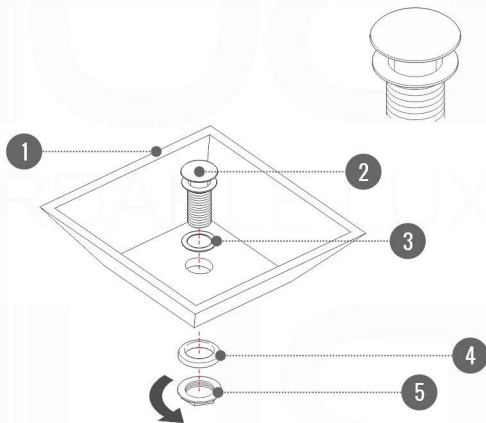

Pop-Up / P-trap Installation Instructions INSTALLATION GUIDE

FOR SINKS WITHOUT OVERFLOW
#SKU: P101N / P102N

FOR SINKS WITH OVERFLOW
#SKU: P101 / P102

OR