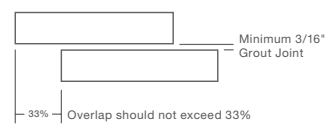

APPLICATIONS

	Floors	Walls	Countertops	Shower Floors	Shower Walls	Pools/Spas
Residential	● †	☐	☐	● †	☐	☐
Commercial	● †	☐	☐	● †	☐	☐