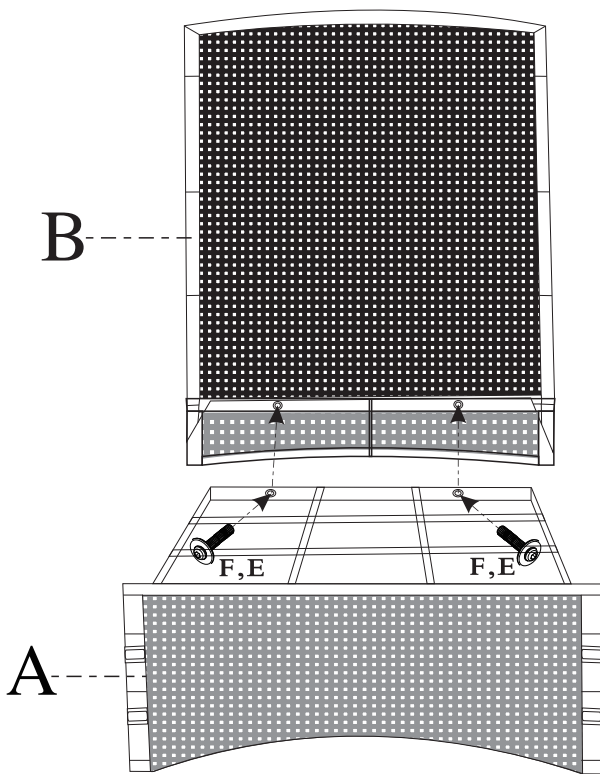

INSTRUCTIONS

IMPORTANT: In order to make the whole product adjust to the best, please install all the screws on the product before fully tighten, and note to put the washer to the screw before putting the screw into the screw hole.

Please follow the instructions below to ensure that the furniture is stable and firm.

A	B	C	D	E	F	G	H	I
								
1PC	1PC	1PC	1PC	10PCS	6PCS	4PCS	1PC	1PRS
CHAIR PLATE	BACKREST	LEFT LEG	RIGHT LEG	METAL WASHER (m6)	METAL SCREW	METAL SCREW	ALLEN KEY WRENCH	SEAT AND BACK CUSHION

①

A+B

②

Front

③

Back

Single sofa