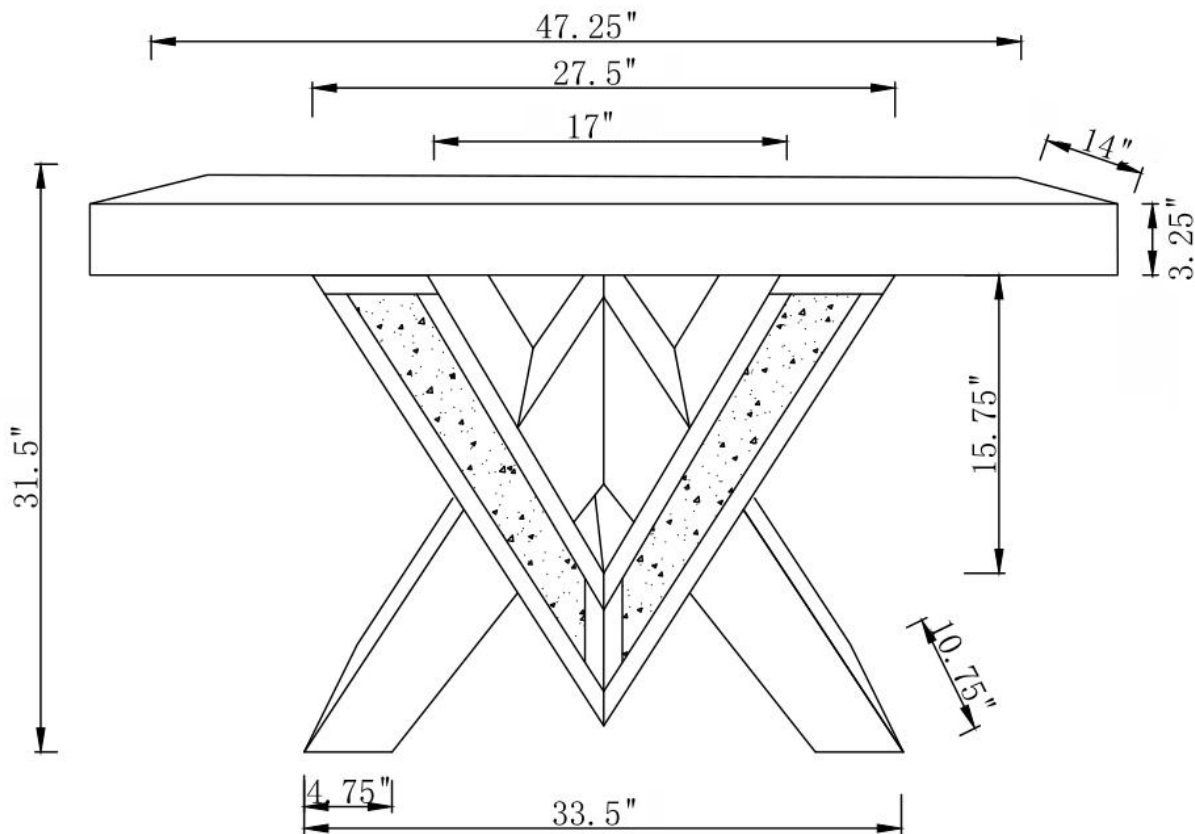

10 MINUTES

PARTS IDENTIFICATION

Z-HARDWARE

A TOP  **1PC**

B BASE  **1PC**

1 BOLT 8X35MM  **4PC**

2 WASHER φ20X2MM  **4PC**

3 ALLEN KEY 30X80MM  **1PC**

ITEM : 723449

ASSEMBLY INSTRUCTIONS

STEP 1

STEP 2

STEP 3

Note: Dimension tolerance $\pm 5\%$

COASTERFURNITURE.COM