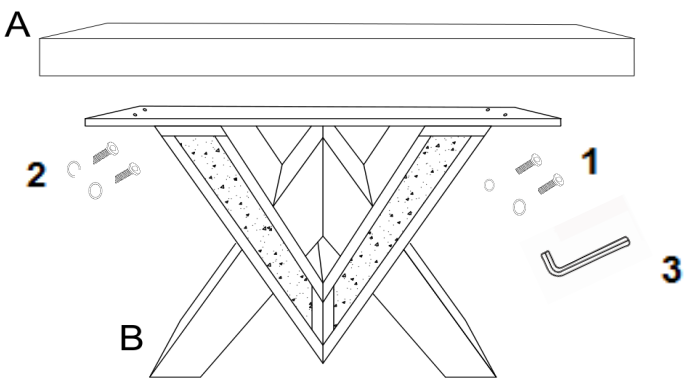

10 MINUTES

PARTS IDENTIFICATION

Z-HARDWARE

A TOP  **1PC**

B BASE  **1PC**

1 BOLT 8X35MM  **4PC**

2 WASHER φ20X2MM  **4PC**

3 ALLEN KEY 30X80MM  **1PC**

ITEM : 723449

ASSEMBLY INSTRUCTIONS

STEP 1

STEP 2

STEP 3

Note: Dimension tolerance $\pm 5\%$

COASTERFURNITURE.COM