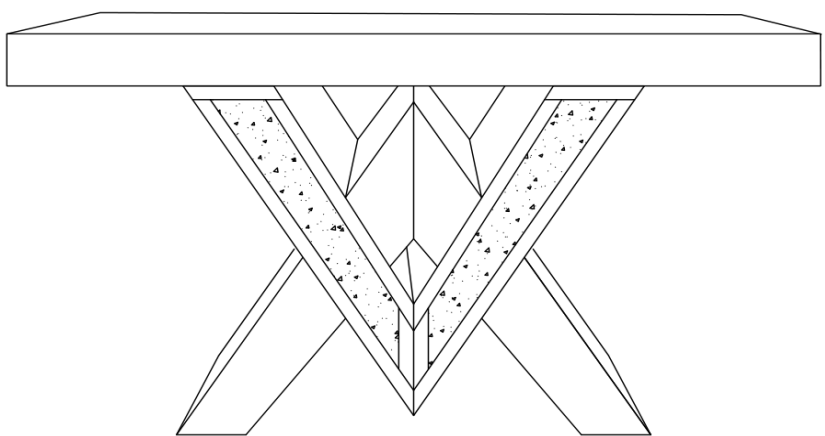

10 MINUTES

PARTS IDENTIFICATION

Z-HARDWARE

A TOP  **1PC**

B BASE  **1PC**

1 BOLT 8X35MM  **4PC**

2 WASHER φ20X2MM  **4PC**

3 ALLEN KEY 30X80MM  **1PC**

ITEM : 723449

ASSEMBLY INSTRUCTIONS

STEP 1

STEP 2

STEP 3

Note: Dimension tolerance $\pm 5\%$

COASTERFURNITURE.COM