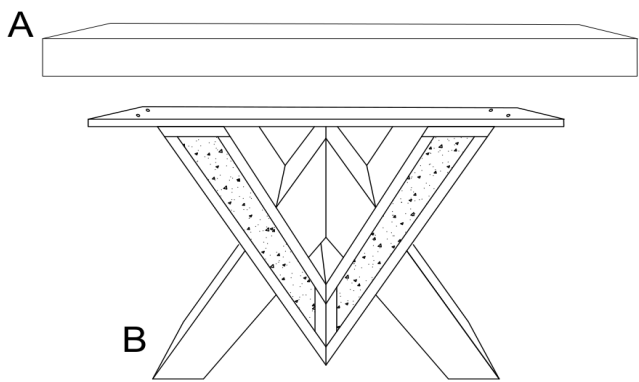

10 MINUTES

PARTS IDENTIFICATION

Z-HARDWARE

A TOP  **1PC**

B BASE  **1PC**

1 BOLT 8X35MM  **4PC**

2 WASHER φ20X2MM  **4PC**

3 ALLEN KEY 30X80MM  **1PC**

ITEM : 723449

ASSEMBLY INSTRUCTIONS

STEP 1

STEP 2

STEP 3

Note: Dimension tolerance $\pm 5\%$

COASTERFURNITURE.COM