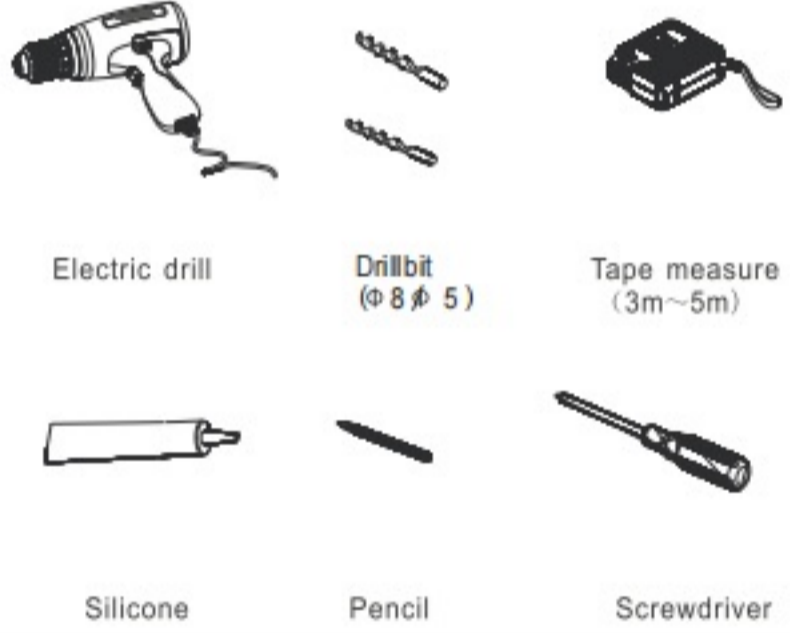

72" Bathroom Vanity Installation Guide

Tools Required

Package Content