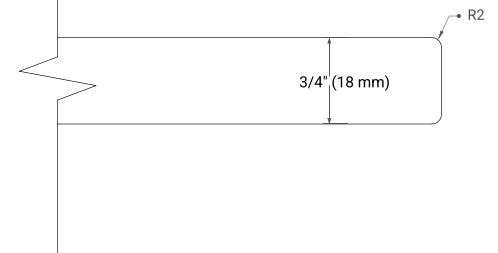

White Grey

FRONT VIEW

SIDE VIEW

PLAN VIEW

61" SINGLE RECTANGLE SINK COUNTERTOP WITH 0.75" THICKNESS

OVERALL DIMENSIONS

61" W x 22" D x 0.75" H

COUNTERTOP OPTIONS

Carrara Marble

FEATURES

- Solid countertop with mitered edges & seams
- Undermount white rectangular sink
- Pre-drilled for 8" widespread faucet

INCLUDED

- Countertop
- Matching Backsplash
- Rectangle Sink

COUNTERTOP PLAN VIEW

EDGE SIDE VIEW

THREE DIMENSIONAL COUNTERTOP VIEW