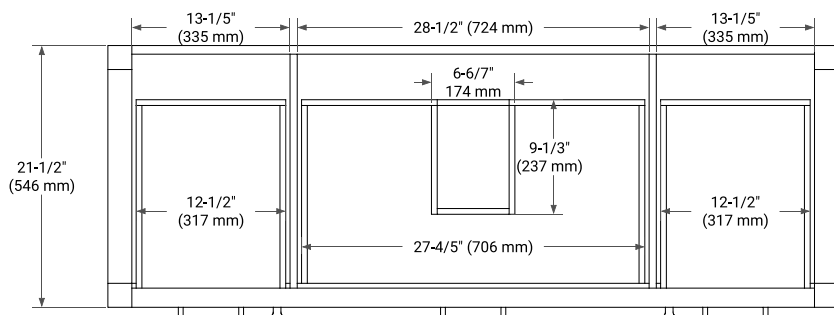

60" SINGLE SINK BASE CABINET

BASE CABINET DIMENSIONS

60" W x 21.5" D x 33.5" H

FEATURES

- Solid wood frame with engineered wood panels
- Dovetail drawers and joints
- Soft closing doors & drawers

HARDWARE FINISHES*

White Grey

FRONT VIEW

SIDE VIEW

PLAN VIEW

61" SINGLE RECTANGLE SINK COUNTERTOP WITH 0.75" THICKNESS

OVERALL DIMENSIONS

61" W x 22" D x 0.75" H

COUNTERTOP OPTIONS

Carrara Marble

FEATURES

- Solid countertop with mitered edges & seams
- Undermount white rectangular sink
- Pre-drilled for 8" widespread faucet

INCLUDED

- Countertop
- Matching Backsplash
- Rectangle Sink

COUNTERTOP PLAN VIEW

EDGE SIDE VIEW

THREE DIMENSIONAL COUNTERTOP VIEW