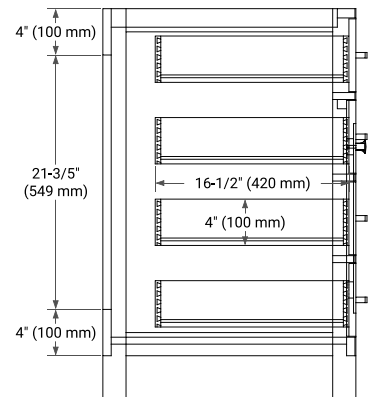

60" SINGLE SINK BASE CABINET

BASE CABINET DIMENSIONS

60" W x 21.5" D x 33.5" H

FEATURES

- Solid wood frame with engineered wood panels
- Dovetail drawers and joints
- Soft closing doors & drawers

HARDWARE FINISHES*

White Grey

FRONT VIEW

SIDE VIEW

PLAN VIEW

61" SINGLE RECTANGLE SINK COUNTERTOP WITH 0.75" THICKNESS

OVERALL DIMENSIONS

61" W x 22" D x 0.75" H

COUNTERTOP OPTIONS

Carrara Marble

FEATURES

- Solid countertop with mitered edges & seams
- Undermount white rectangular sink
- Pre-drilled for 8" widespread faucet

INCLUDED

- Countertop
- Matching Backsplash
- Rectangle Sink

COUNTERTOP PLAN VIEW

EDGE SIDE VIEW

THREE DIMENSIONAL COUNTERTOP VIEW