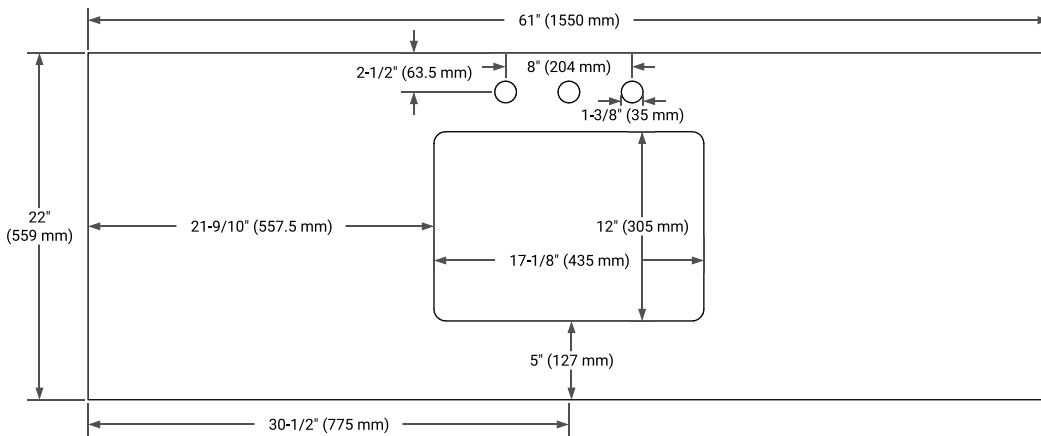

White Grey

FRONT VIEW

SIDE VIEW

PLAN VIEW

61" SINGLE RECTANGLE SINK COUNTERTOP WITH 0.75" THICKNESS

OVERALL DIMENSIONS

61" W x 22" D x 0.75" H

COUNTERTOP OPTIONS

Carrara Marble

FEATURES

- Solid countertop with mitered edges & seams
- Undermount white rectangular sink
- Pre-drilled for 8" widespread faucet

INCLUDED

- Countertop
- Matching Backsplash
- Rectangle Sink

COUNTERTOP PLAN VIEW

EDGE SIDE VIEW

THREE DIMENSIONAL COUNTERTOP VIEW