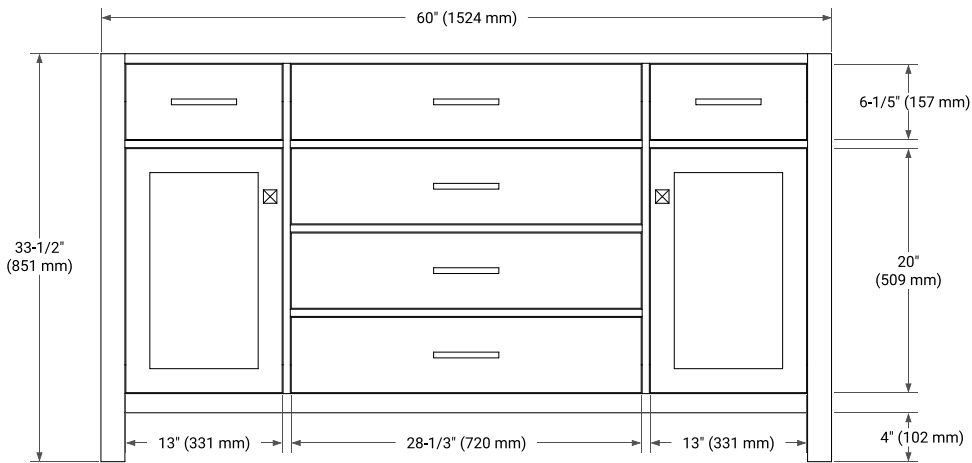

60" SINGLE SINK BASE CABINET

BASE CABINET DIMENSIONS

60" W x 21.5" D x 33.5" H

FEATURES

- Solid wood frame with engineered wood panels
- Dovetail drawers and joints
- Soft closing doors & drawers

HARDWARE FINISHES*

White Grey

FRONT VIEW

SIDE VIEW

PLAN VIEW

61" SINGLE RECTANGLE SINK COUNTERTOP WITH 0.75" THICKNESS

OVERALL DIMENSIONS

61" W x 22" D x 0.75" H

COUNTERTOP OPTIONS

Carrara Marble

FEATURES

- Solid countertop with mitered edges & seams
- Undermount white rectangular sink
- Pre-drilled for 8" widespread faucet

INCLUDED

- Countertop
- Matching Backsplash
- Rectangle Sink

COUNTERTOP PLAN VIEW

EDGE SIDE VIEW

THREE DIMENSIONAL COUNTERTOP VIEW