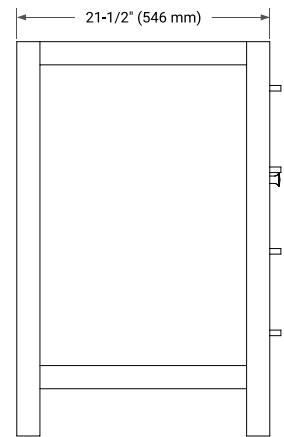

60" SINGLE SINK BASE CABINET

BASE CABINET DIMENSIONS

60" W x 21.5" D x 33.5" H

FEATURES

- Solid wood frame with engineered wood panels
- Dovetail drawers and joints
- Soft closing doors & drawers

HARDWARE FINISHES*

White Grey

FRONT VIEW

SIDE VIEW

PLAN VIEW

61" SINGLE RECTANGLE SINK COUNTERTOP WITH 0.75" THICKNESS

OVERALL DIMENSIONS

61" W x 22" D x 0.75" H

COUNTERTOP OPTIONS

Carrara Marble

FEATURES

- Solid countertop with mitered edges & seams
- Undermount white rectangular sink
- Pre-drilled for 8" widespread faucet

INCLUDED

- Countertop
- Matching Backsplash
- Rectangle Sink

COUNTERTOP PLAN VIEW

EDGE SIDE VIEW

THREE DIMENSIONAL COUNTERTOP VIEW