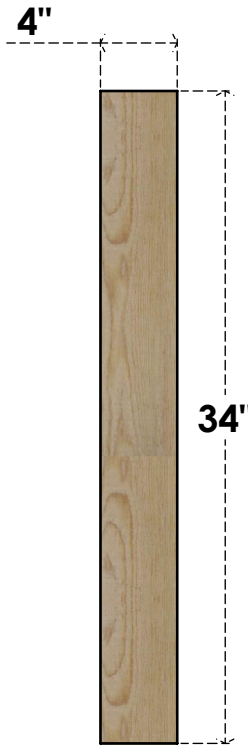

# BRC04X28X34TRA00RDF

4"W X 28"D X 34"H TRADITIONAL ROUGH SAWN BRACE, DOUGLAS FIR

**SIDE**

**FRONT**

EKENA MILLWORK  
2300 WEST MAIN ST.  
CLARKSVILLE, TX 75426  
TOLL FREE: 866-607-0453  
WWW.EKENAMILLWORK.COM

**NOTES**

1. INSTALLATION TO BE COMPLETED IN ACCORDANCE WITH MANUFACTURER'S SPECIFICATIONS.
2. DRAWING MAY NOT BE TO SCALE
3. THIS DRAWING IS INTENDED FOR DESIGN AND PLANNING PURPOSES ONLY.
4. ALL INFORMATION CONTAINED HEREIN WAS CURRENT AT THE TIME OF DEVELOPMENT BUT MUST BE REVIEWED AND APPROVED BY THE PRODUCT MANUFACTURER TO BE CONSIDERED ACCURATE.
5. PRODUCTS ARE NOT KILN DRIED. THIS ITEM IS UNIQUE AND WILL CONTAIN THE NATURAL VARIATIONS THAT THE WOOD SPECIES OFFERS. THIS MAY RESULT IN VARIATIONS UP TO 1/4"