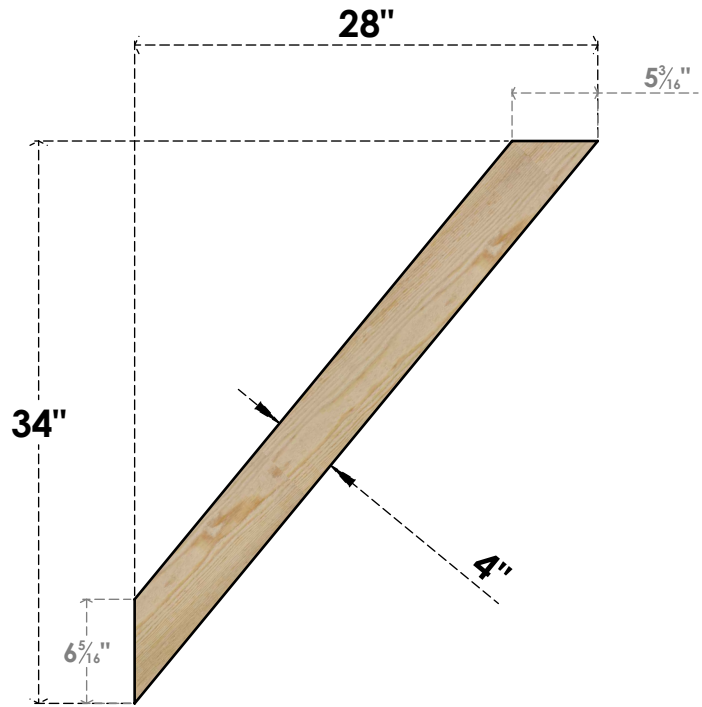

# BRC04X28X34TRA00RDF

4"W X 28"D X 34"H TRADITIONAL ROUGH SAWN BRACE, DOUGLAS FIR

**SIDE**

**FRONT**

EKENA MILLWORK  
2300 WEST MAIN ST.  
CLARKSVILLE, TX 75426  
TOLL FREE: 866-607-0453  
WWW.EKENAMILLWORK.COM