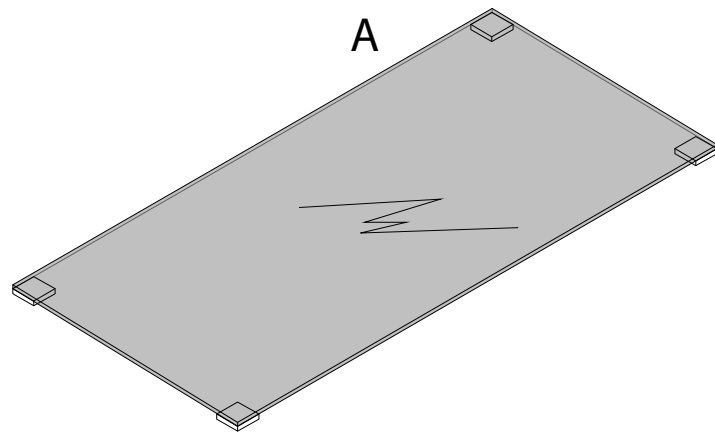

Diagram illustrating assembly instructions and safety warnings:

- Warning 1:** A warning triangle with an exclamation mark is shown next to a circular icon containing an L-shaped metal bracket and a crossed-out power drill, indicating that a power drill should not be used for this step.
- Warning 2:** A second warning triangle with an exclamation mark is shown next to a circular icon containing a rectangular block being placed on a surface and a crossed-out diagram of the block being placed on a surface with a gap, indicating that the block should be placed directly on the surface.
- Time:** A clock icon is shown next to the text "15'", indicating a 15-minute assembly time.
- Person:** A stick figure icon is shown next to the number "1", indicating that one person is required for assembly.

A	B	C	D	E
		<p>M6 x 15</p>		
x 1	x 2	x 8	x 1	x 4

1

2