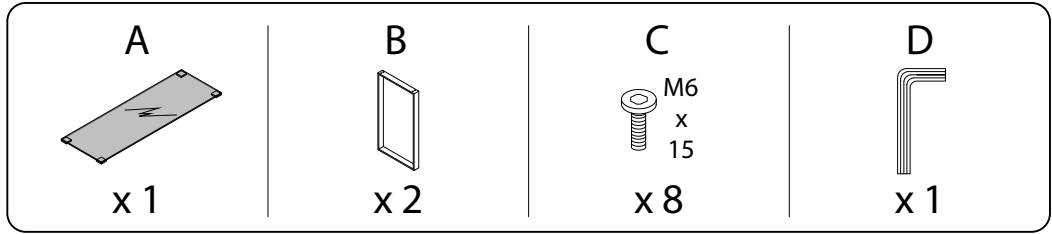

Diagram illustrating assembly instructions and safety warnings:

- Warning 1:** A warning triangle with an exclamation mark is shown next to a circular icon containing an L-shaped metal bracket and a crossed-out power drill, indicating that a power drill should not be used for this step.
- Warning 2:** A second warning triangle with an exclamation mark is shown next to a circular icon containing a rectangular block being placed on a surface and a crossed-out diagram of the block being placed on a surface with a gap, indicating that the block should be placed directly on the surface.
- Time:** A clock icon is shown next to the text "15'", indicating a 15-minute assembly time.
- Person:** A stick figure icon is shown next to the number "1", indicating that one person is required for assembly.

A	B	C	D	E
		<p>M6 x 15</p>		
x 1	x 2	x 8	x 1	x 4

1

2