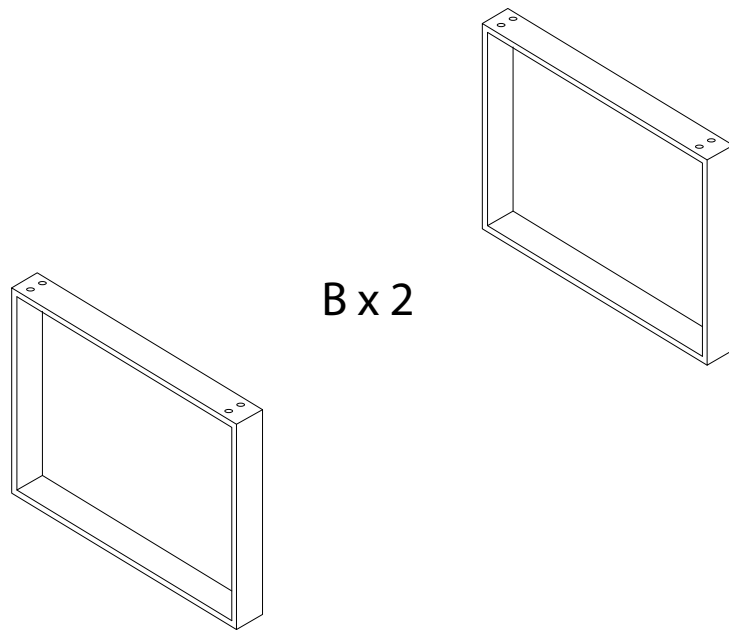

Diagram illustrating assembly instructions and safety warnings:

- Warning 1:** A warning triangle with an exclamation mark is shown next to a circular icon containing an L-shaped metal bracket and a crossed-out power drill, indicating that a power drill should not be used for this step.
- Warning 2:** A second warning triangle with an exclamation mark is shown next to a circular icon containing a rectangular block being placed on a surface and a crossed-out diagram of the block being placed on a surface with a gap, indicating that the block should be placed directly on the surface.
- Time:** A clock icon is shown next to the text "15'", indicating a 15-minute assembly time.
- Person:** A stick figure icon is shown next to the number "1", indicating that one person is required for assembly.

A	B	C	D	E
		<p>M6 x 15</p>		
x 1	x 2	x 8	x 1	x 4

1

2