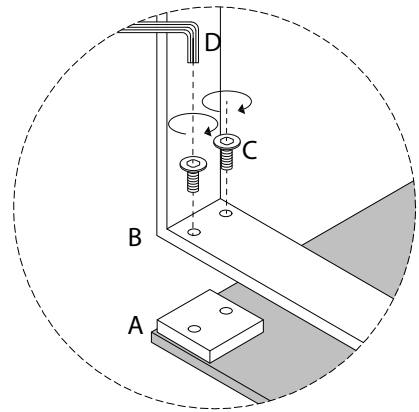

Diagram illustrating assembly instructions and safety warnings:

- Warning 1:** A warning triangle with an exclamation mark is shown next to a circular icon containing an L-shaped metal bracket and a crossed-out power drill, indicating that a power drill should not be used for this step.
- Warning 2:** A second warning triangle with an exclamation mark is shown next to a circular icon containing a rectangular block being placed on a surface and a crossed-out diagram of the block being placed on a surface with a gap, indicating that the block should be placed directly on the surface.
- Time:** A clock icon is shown next to the text "15'", indicating a 15-minute assembly time.
- Person:** A stick figure icon is shown next to the number "1", indicating that one person is required for assembly.

A	B	C	D	E
		<p>M6 x 15</p>		
x 1	x 2	x 8	x 1	x 4

1

2