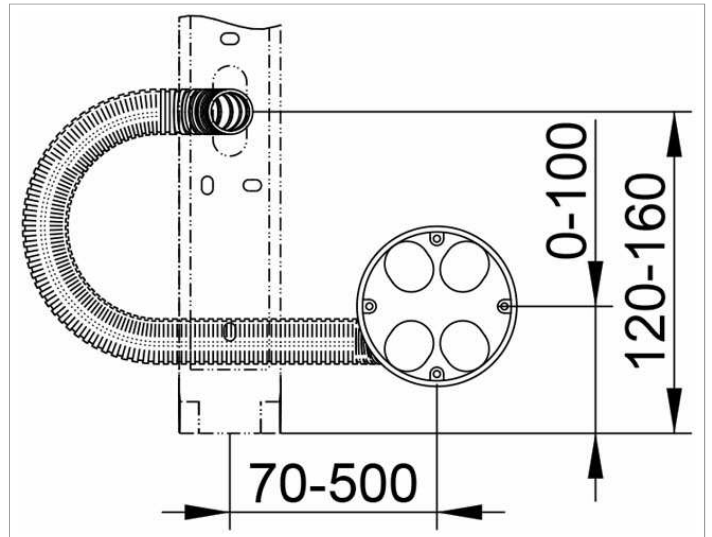

Cosmetic mirrors
1769900001 Rough part

PRODUCT

DRAWING

PRODUCT ATTRIBUTES

Wall socket for cavity wall installation (68 mm Ø)
for in-wall installation of cable and power adapter
of cosmetic mirror iLook_move,
consisting of ductwork and wall socket

DIMENSION

800 mm

SPECIFICATIONS

KEUCO rough part, 1769900001
Wall socket for cavity wall installation
for in-wall installation of cable and power adapter
of cosmetic mirror iLook_move,
consisting of dutchwork (500 mm) and wall socket

Suitable for cosmetic mirror iLook_move, Art.No:
17612019002 / 17613019002

The ductwork is on request also available in special lenght.
Please go to www.keuco.de for detailed instructions and advise.