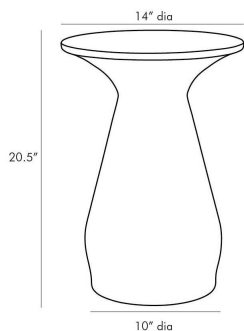

ARTERIOS

HAVEN ACCENT TABLE

4759

H: 20.5 IN, Dia: 14.00 IN

Carbon

Sculptural by design the Haven features a gently rounded hand-formed base that culminates in a flat top resting on a tapered neck. A carbon finish cools down its shapely silhouette accentuating each curve of its smooth iron surface with subtle highs and lows. A perfect companion to any chair or sofa. Also available in burnt brass (4132). finish will vary.

APPEARANCE

Material	Iron
Finish	Carbon
Finish Will Vary	Yes
Top Coat/Sealant	No

DIMENSIONS

Foot Print	Dia: 10.00 IN
Table Top (thickness)	0.5 in
Clearance	20 IN

SHIPPING

Product Weight	10.5 lbs
Gross Weight 1	17.05 lbs
Shipping Box 1	H: 22 IN, L: 17 IN, W: 18 IN