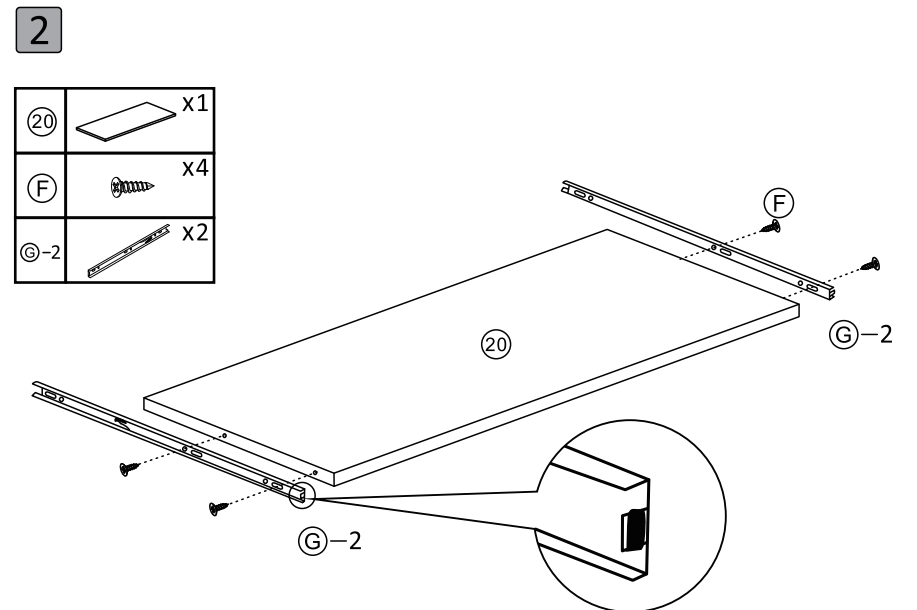

Please separate the sliding rails into two parts for preparation.