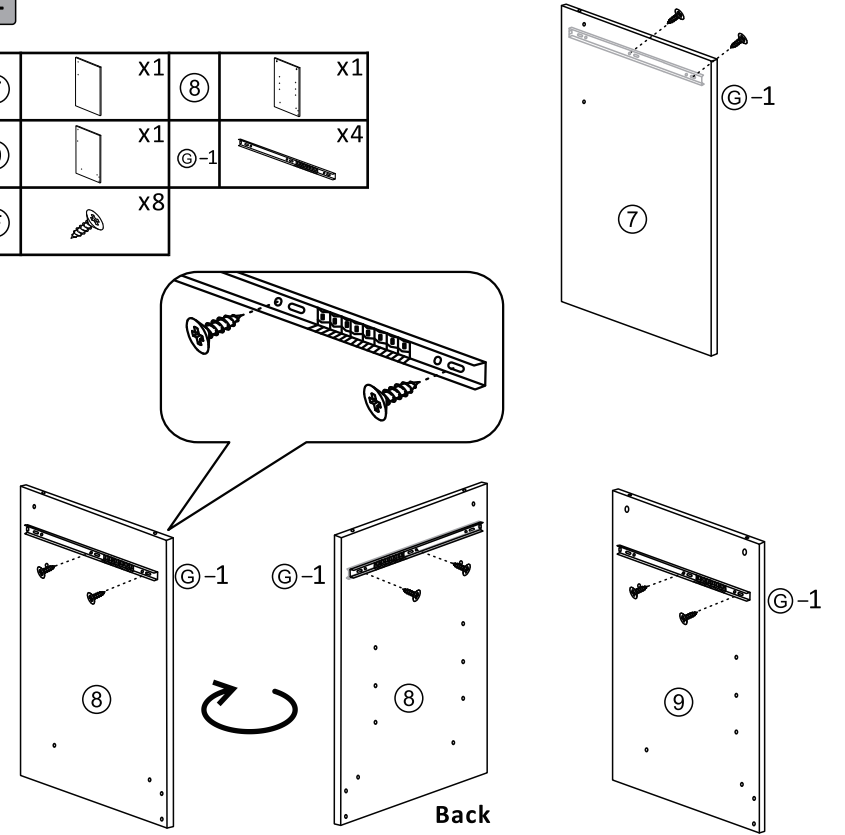

4

⑦	x1	⑧	x1
⑨	x1	Ⓒ-1	x4
Ⓕ	x8		

5

⑮	x1
Ⓓ	x1
Ⓔ	x2