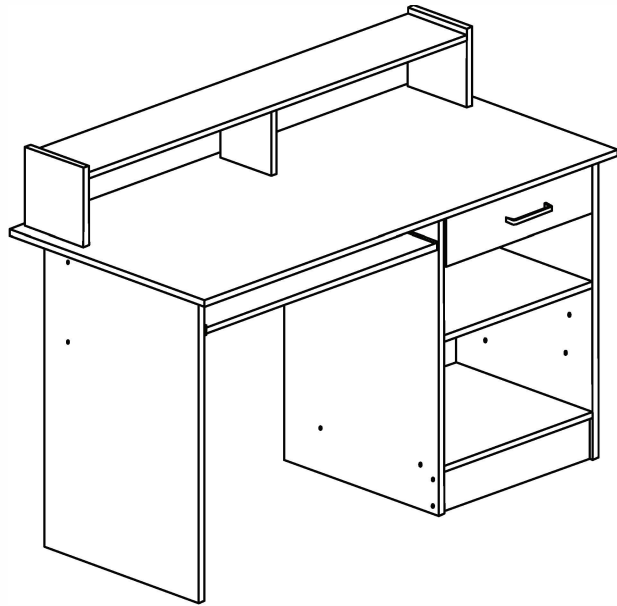

COMPUTER DESK

Assembly Instructions