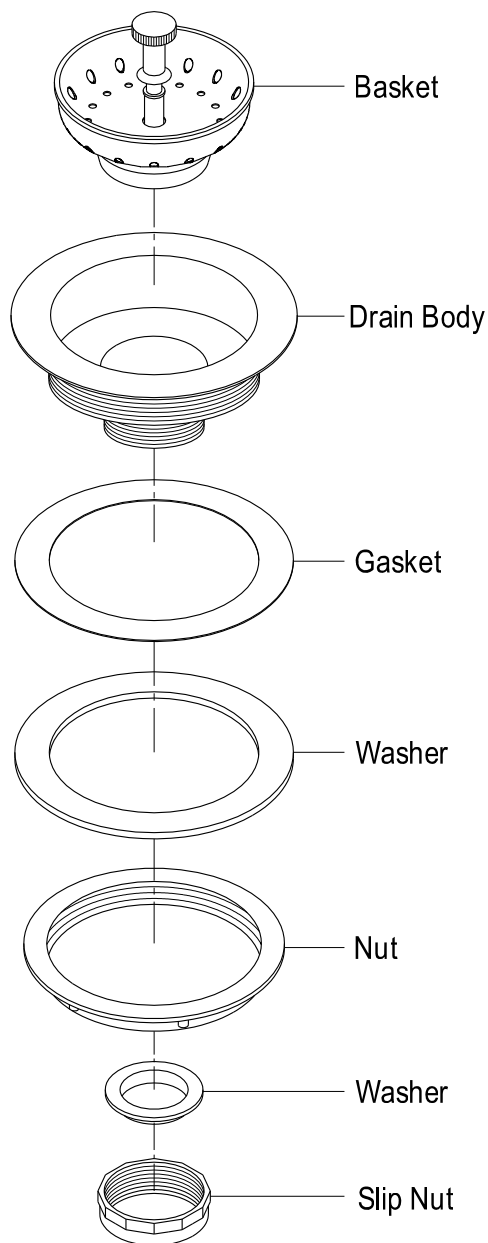

## Installation Instructions For Use With KB's Basket Strainer

NOTE: USE TEFLON TAPE ON ALL THREADED CONNECTIONS

[www.kingstonbrass.com](http://www.kingstonbrass.com)

TOLL-FREE CUSTOMER SERVICE: 1-877-2-KBRASS