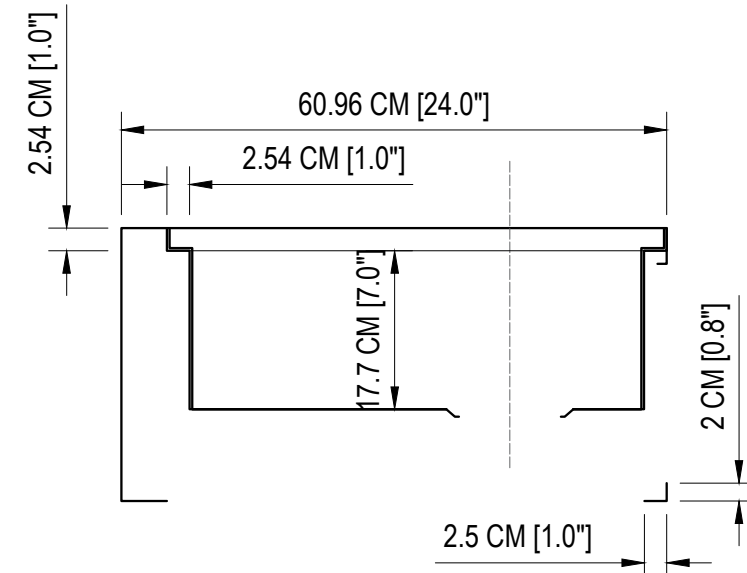

Top View

Section-B

Section-A

Remark

1. Size: 24 " X 48 "
2. Dog Bathtub-16 Gauge Commercial Grade stainless steel.