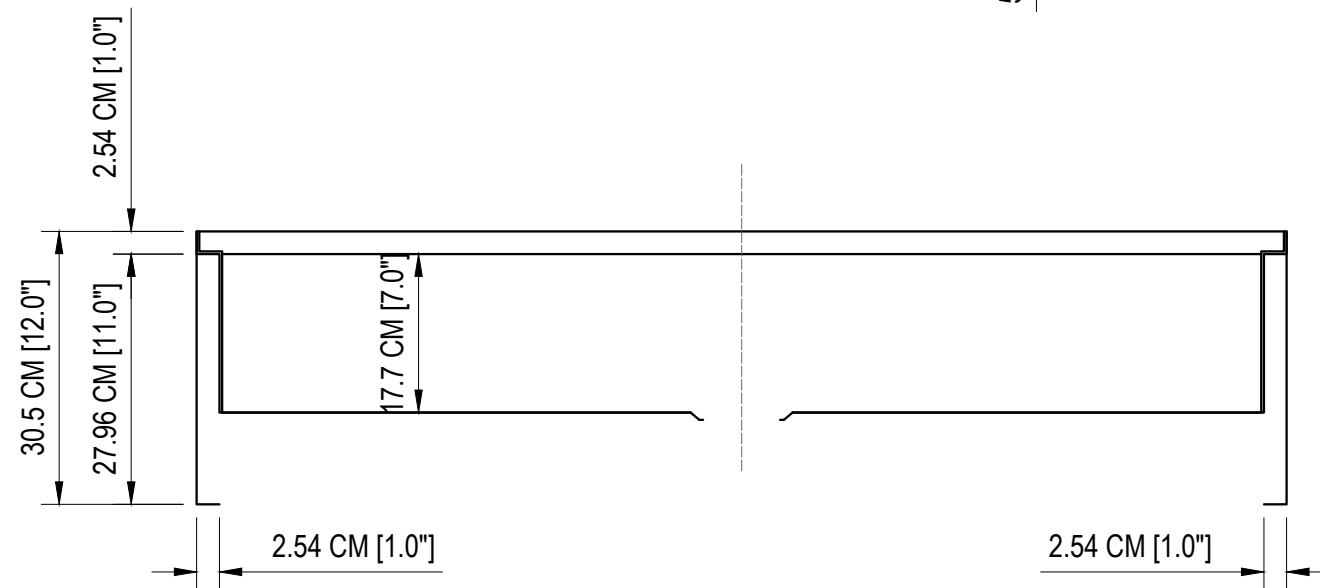

Top View

Section-B

Section-A

Remark

1. Size: 24 " X 48 "
2. Dog Bathtub-16 Gauge Commercial Grade stainless steel.