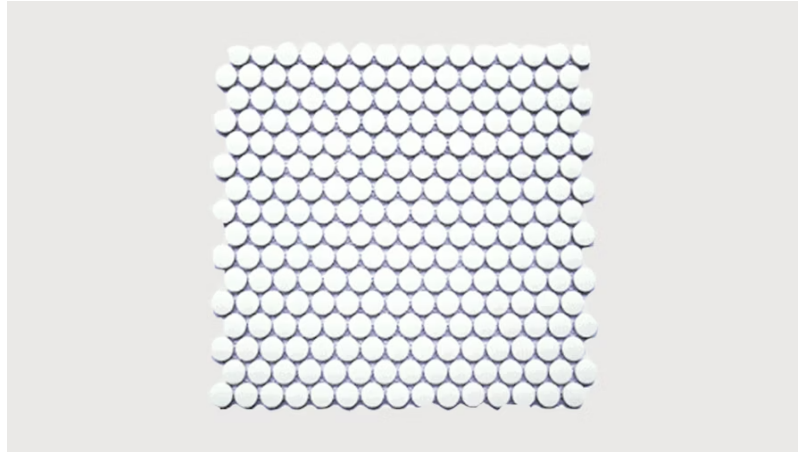

Metro White Matte Penny Round 1" Mosaic

QUICKSHIP PRODUCT

SIZES	Penny Round Mosaic 1" x 1" Penny Round Mosaic	<ul style="list-style-type: none"> • All sizes are nominal and in inches. • If not stocked in our NJ warehouse, 200 SF minimum order quantity required. • Special cut sizes and additional trim pieces available upon meeting a required minimum order quantity.
FINISHES	Matte	
LEAD TIME	1-5 Business Days	Lead times are approximate and may vary based on desired quantity, production schedule, and delivery location.
FORMAT + THICKNESS	Mosaic 1/4"	Most of our tiles are rectified and micro-beveled. Please confirm with us if rectification or micro-beveling is required.
APPLICATIONS	Commercial Floors Heavy Traffic Interiors Walls Wet	