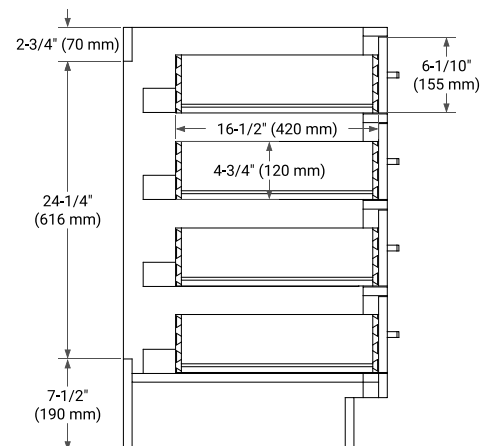

48" SINGLE SINK BASE CABINET

BASE CABINET DIMENSIONS

48" W x 21.5" D x 34.5" H

FEATURES

- Solid wood frame & plywood panels
- Dovetail drawers and joints
- Soft closing doors & drawers

HARDWARE FINISHES*

Brushed Nickel   Satin Brass   Matte Black   Polished Chrome

Hardware comes preinstalled with the illustrated option. Other finishes are available on our online store if you prefer a different one.

AVAILABLE COLORS

White   Grey   Midnight Blue   Oak

PLAN VIEW