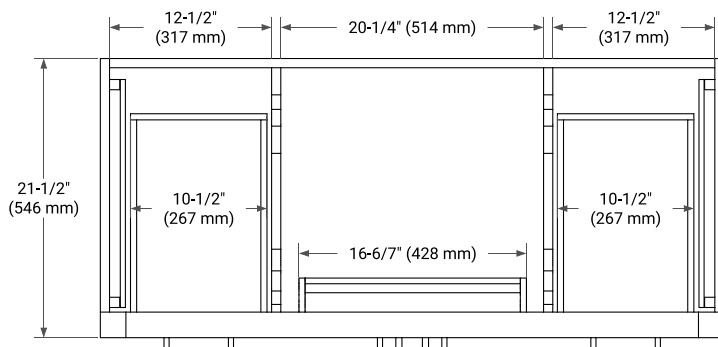

48" SINGLE SINK BASE CABINET

BASE CABINET DIMENSIONS

48" W x 21.5" D x 34.5" H

FEATURES

- Solid wood frame & plywood panels
- Dovetail drawers and joints
- Soft closing doors & drawers

HARDWARE FINISHES*

Brushed Nickel   Satin Brass   Matte Black   Polished Chrome

Hardware comes preinstalled with the illustrated option. Other finishes are available on our online store if you prefer a different one.

AVAILABLE COLORS

White   Grey   Midnight Blue   Oak

PLAN VIEW