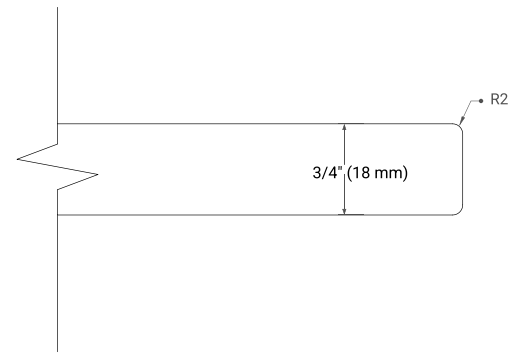

49" SINGLE OVAL SINK COUNTERTOP WITH 0.75 IN. THICKNESS

OVERALL DIMENSIONS

49" W x 22" D x 0.75" H

COUNTERTOP OPTIONS

FEATURES

- Solid countertop with mitered edges & seams
- Undermount white oval sink
- Pre-drilled for 8" widespread faucet

INCLUDED

- Countertop
- Matching Backsplash
- Oval Sink