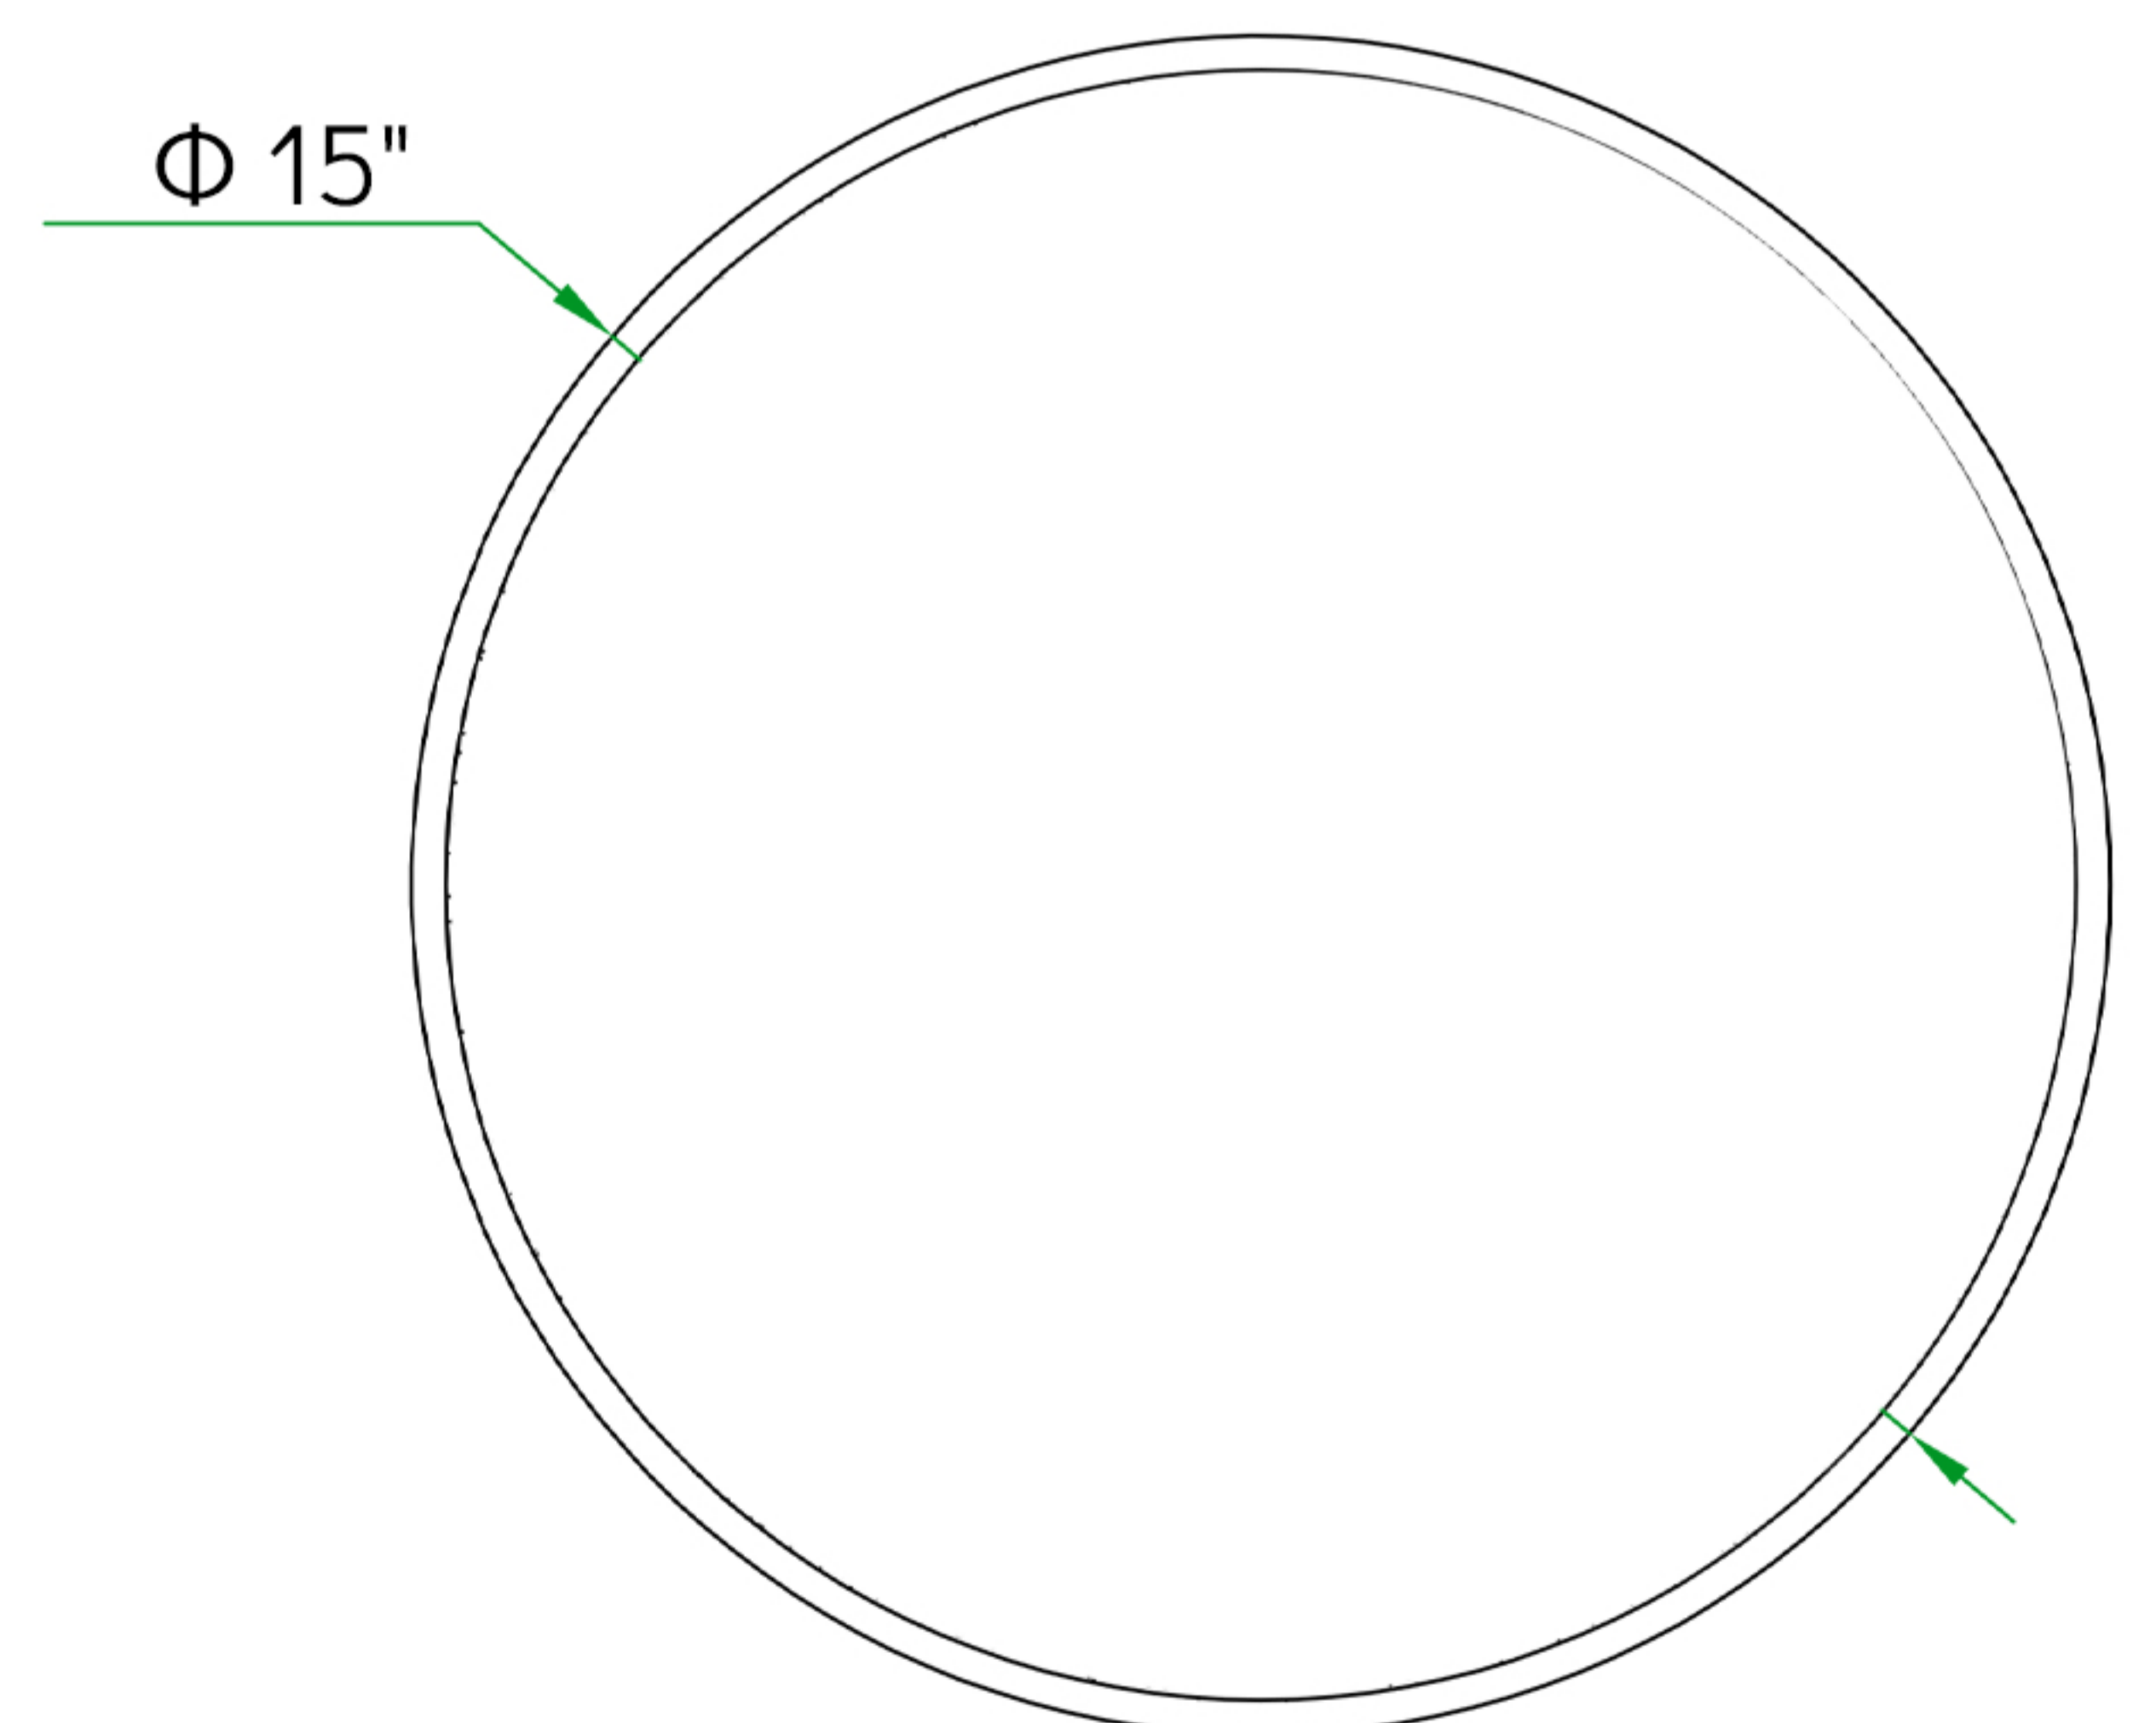

15 Inch Gold LED Ceiling Light

Height: 1.9"

Width: 15"

Material: Gold Metal Frame

Shade Material: White Polycarbonate

Wattage: LED-36W

Color Temperature: 3000k~6000k

Location: Dry Location

Dimmable: Yes