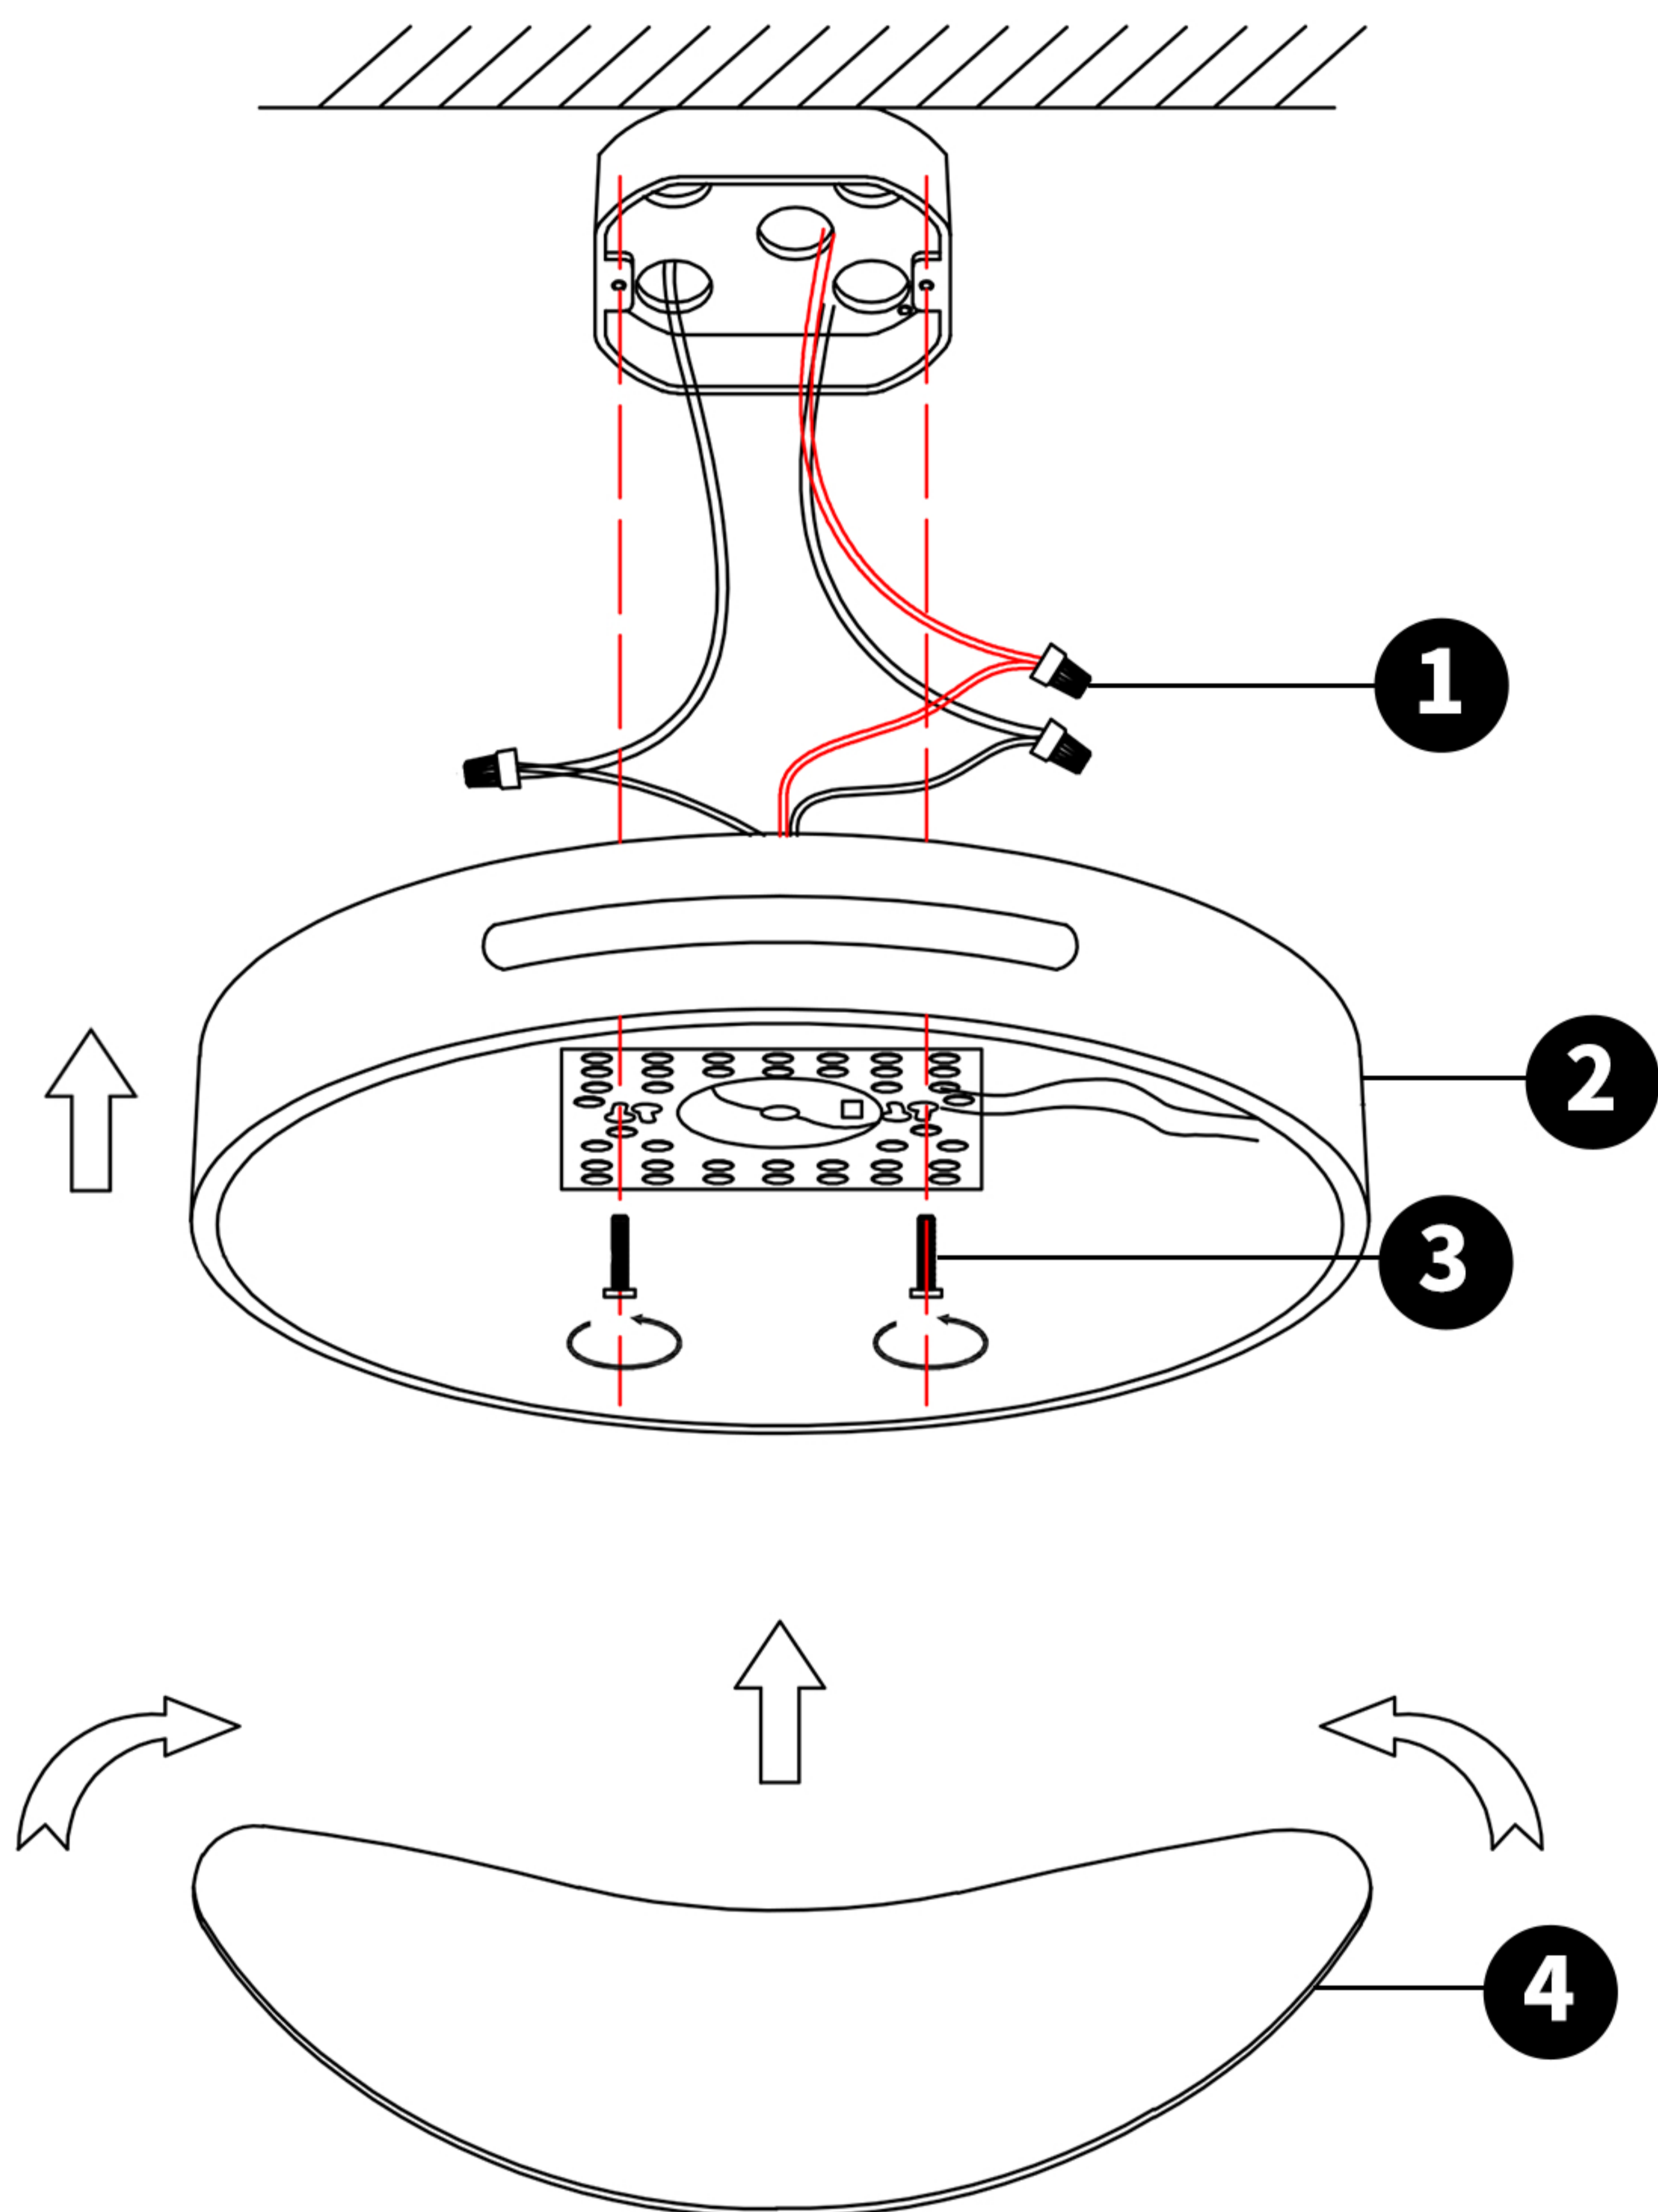

ASSEMBLY INSTRUCTIONS

15 Inch Gold LED Ceiling Light

NOTICE:

· DISCONNECT POWER BEFORE RE-LAMPING OR WIRING THE FIXTURE. READ ALL INSTRUCTIONS COMPLETELY BEFORE STARTING INSTALLATION.

· TO AVOID THE RISK OF FIRE OR SHOCK, FIXTURE MUST BE INSTALLED IN COMPLIANCE WITH ALL APPLICABLE NATIONAL AND LOCAL ELECTRICAL/BUILDING CODES. THE INSTALLATION AND MAINTENANCE OF THIS UNIT SHOULD BE COMPLETED BY A LICENSED ELECTRICIAN OR CERTIFIED FACTORY TRAINED TECHNICIAN.

· CALIFORNIA PROP 65: THIS LIGHTING FIXTURE CONTAINS CHEMICALS KNOWN TO THE STATE OF CALIFORNIA TO CAUSE CANCER, BIRTH DEFECTS, AND/OR OTHER REPRODUCTIVE HARM. WASH HANDS AFTER USE.

· UNPACK FIXTURE, PARTS AND PARTS BAG(S) BEFORE DISCARDING THE CARTON. MAKE CERTAIN THAT ALL PARTS ARE FOUND. INSPECT THE FIXTURE PRIOR TO INSTALLATION FOR ANY DAMAGE. HVLG DOES NOT PAY OR REIMBURSE ELECTRICIAN FEES. FIXTURE MAY NOT BE RETURNED ONCE IT HAS BEEN INSTALLED. SEE WARRANTY FOR EXCEPTIONS.

1. Wire connection
2. Place the light fixture
3. Screw fixture
4. Install the shade

Care Instructions: Clean only with a soft dry cloth or feather duster. Do not use abrasive or chemical agents.