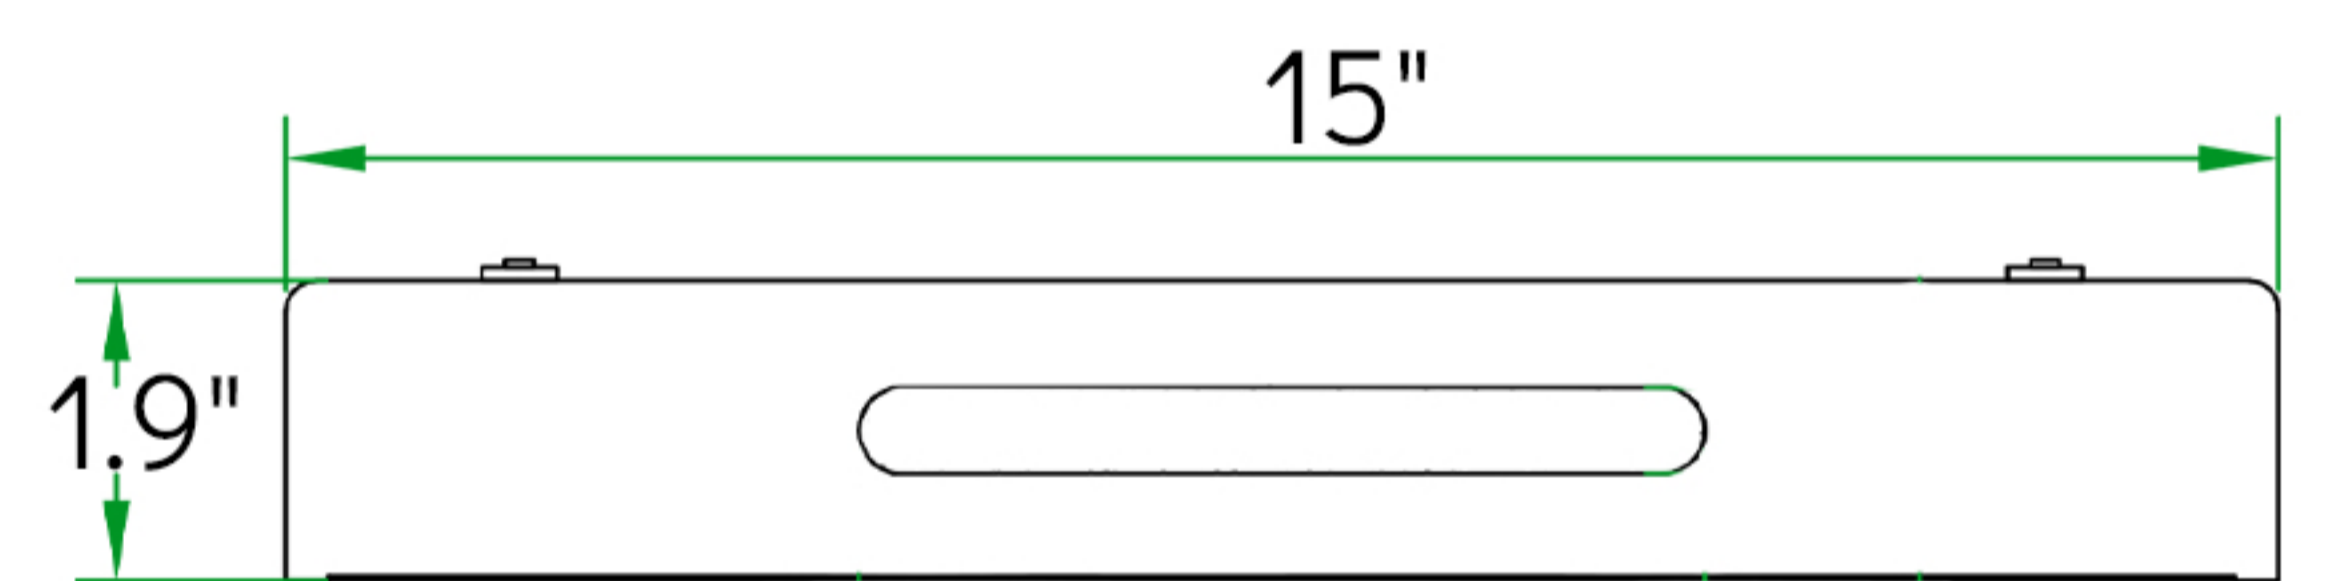

15 Inch Gold LED Ceiling Light

Height: 1.9"

Width: 15"

Material: Gold Metal Frame

Shade Material: White Polycarbonate

Wattage: LED-36W

Color Temperature: 3000k~6000k

Location: Dry Location

Dimmable: Yes