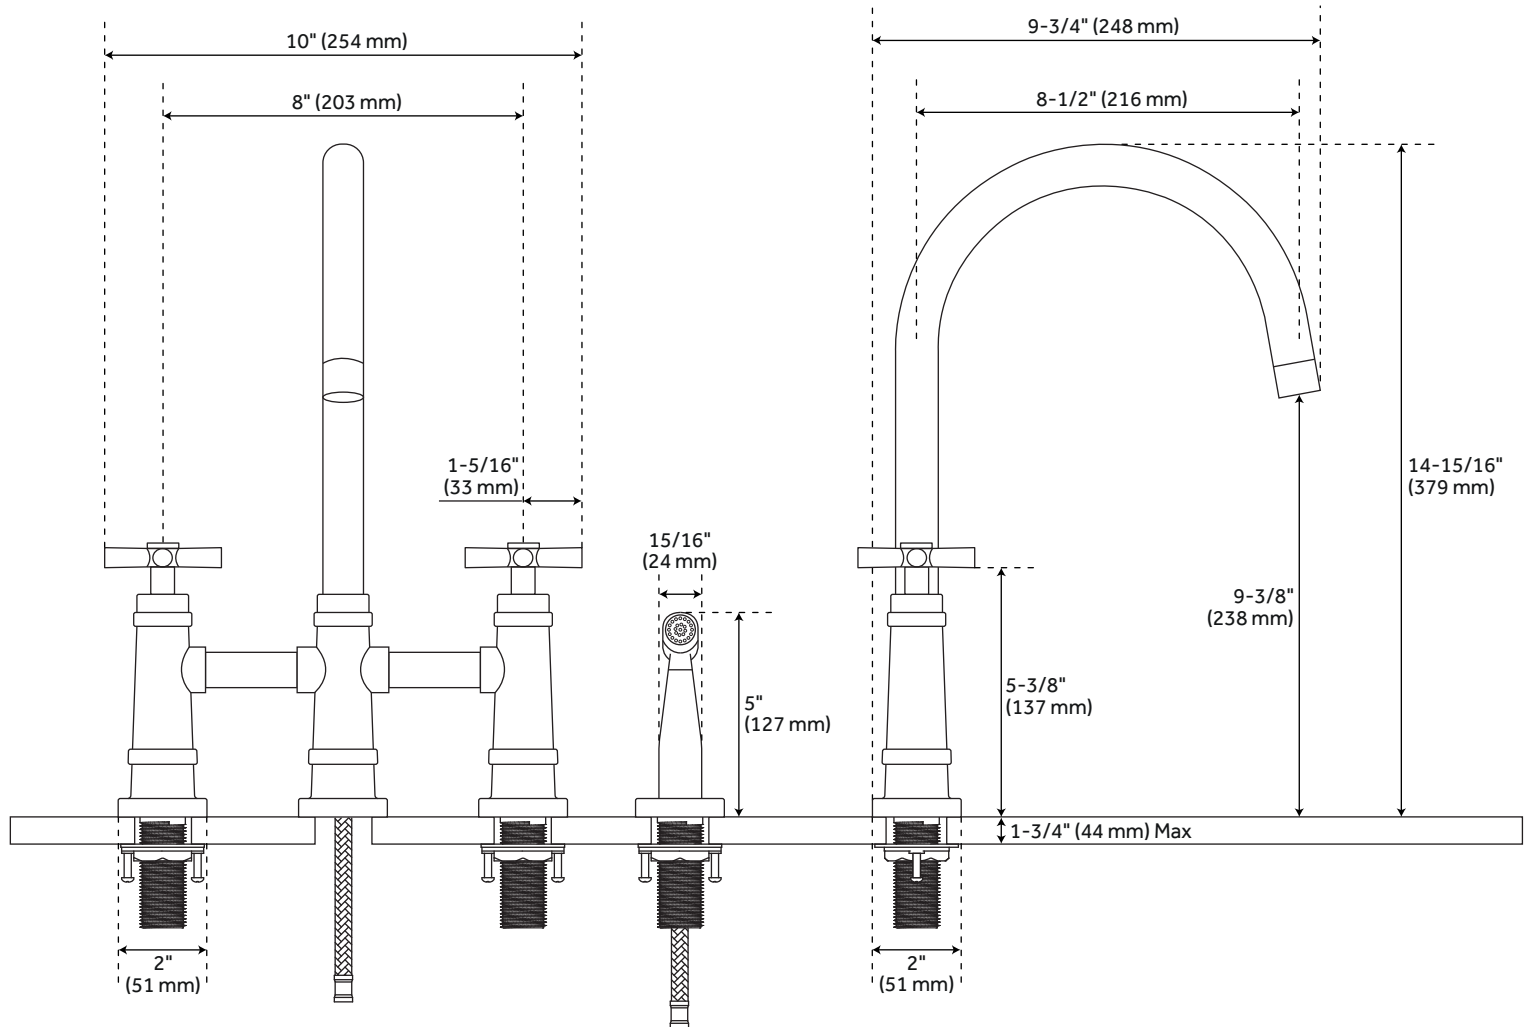

AILEY BRIDGE KITCHEN FAUCET WITH SIDE SPRAY

SKU: 950465

All dimensions and specifications are nominal and may vary. Use actual products for accuracy in critical situations.

Page 2