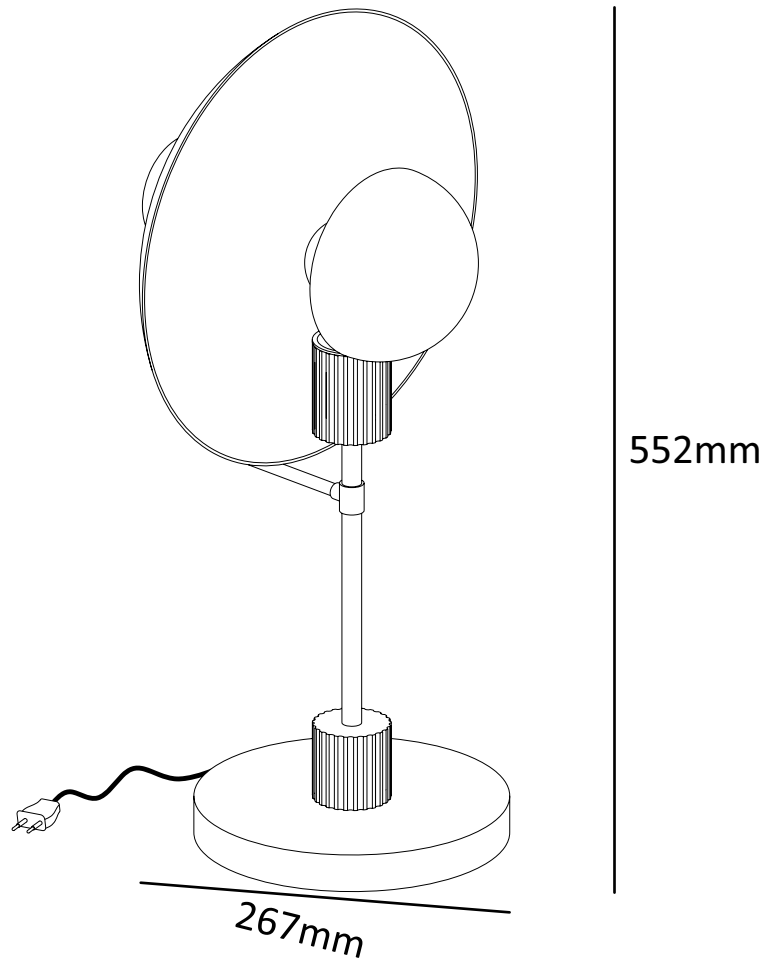

HARDWERE LIST			
A		LAMP BASE	01
B		SHADE LARGE	01
C		ALLEN KEY	01
D		SHADE SMALL	01
E		BULB (Not Included)	01

**ASSEMBLY INSTRUCTIONS**  
**TABLE LAMP**

**ASSEMBLY INSTRUCTIONS**  
**TABLE LAMP**

**IMPORTANT SAFETY INSTRUCTIONS:**