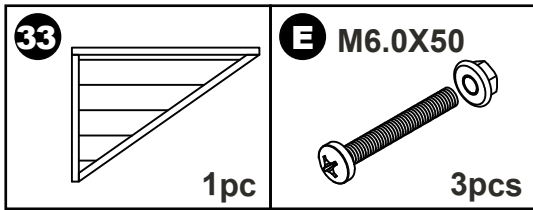

STEP16

Required accessories