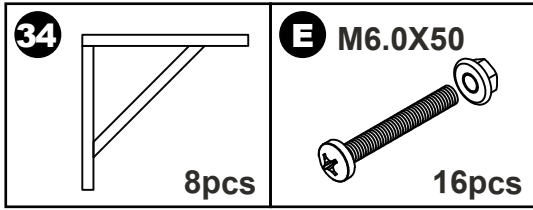

STEP 17

Required accessories