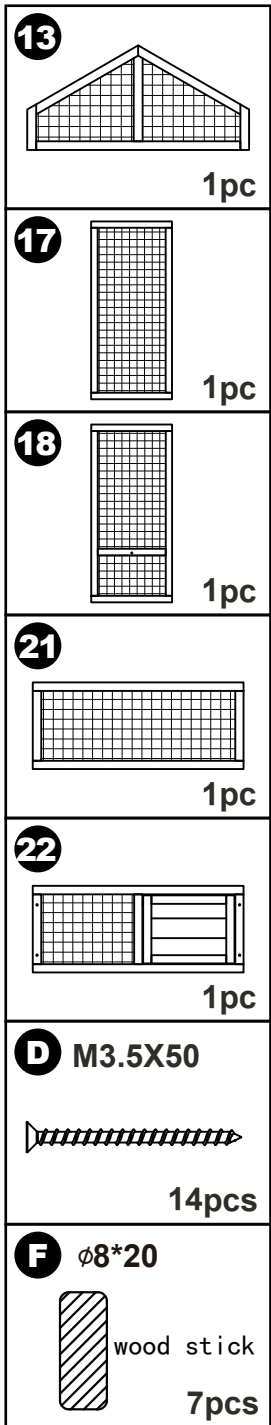

STEP 13

Required accessories