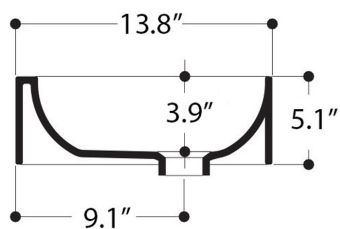

Finishes:

 Glossy White

SKU# | Options:

- Normal 04 - WS10801 | Glossy White

* WS Bath Collections reserves the right to revise dimensions or information on this sheet without notice

| | | | |
|-------------------------------|---------------------------------------|---|---|
| Collection Normal | Model Normal 04 - WS10801 | Dimensions Metric <i>1 inch = 2.54 cm</i> <i>1 inch = 25.4 mm</i> |  1051 Lea Drive - Collegeville, PA 19426 Tel. 215 513 9400 - Fax 610 831 0215 www.ws bathcollections.com - info@ws bathcollections.com |
|-------------------------------|---------------------------------------|---|---|

N.B.: Indicated size could have a variation of about 0,8 % due to the usure of the moulds or the small variations of the raw materials' technical characteristics used in the mixture.

Collection
Normal

Model |
Normal 04 - WS10801

Dimensions Metric

1 inch = 2.54 cm
1 inch = 25.4 mm

WS[®]
BATH
COLLECTIONS

1051 Lea Drive - Collegeville, PA 19426
Tel. 215 513 9400 - Fax 610 831 0215
www.ws bathcollections.com - info@ws bathcollections.com