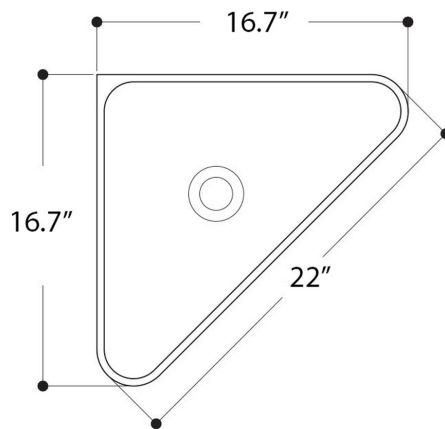

Finishes:

 Glossy White

SKU# | Options:

- Normal 04 - WS10801 | Glossy White

* WS Bath Collections reserves the right to revise dimensions or information on this sheet without notice

| | | | |
|-------------------------------|---------------------------------------|---|---|
| Collection Normal | Model Normal 04 - WS10801 | Dimensions Metric <i>1 inch = 2.54 cm</i> <i>1 inch = 25.4 mm</i> |  1051 Lea Drive - Collegeville, PA 19426 Tel. 215 513 9400 - Fax 610 831 0215 www.ws bathcollections.com - info@ws bathcollections.com |
|-------------------------------|---------------------------------------|---|---|

N.B.: Indicated size could have a variation of about 0,8 % due to the usure of the moulds or the small variations of the raw materials' technical characteristics used in the mixture.

Collection
Normal

Model |
Normal 04 - WS10801

Dimensions Metric

1 inch = 2.54 cm
1 inch = 25.4 mm

WS[®]
BATH
COLLECTIONS

1051 Lea Drive - Collegeville, PA 19426
Tel. 215 513 9400 - Fax 610 831 0215
www.ws bathcollections.com - info@ws bathcollections.com