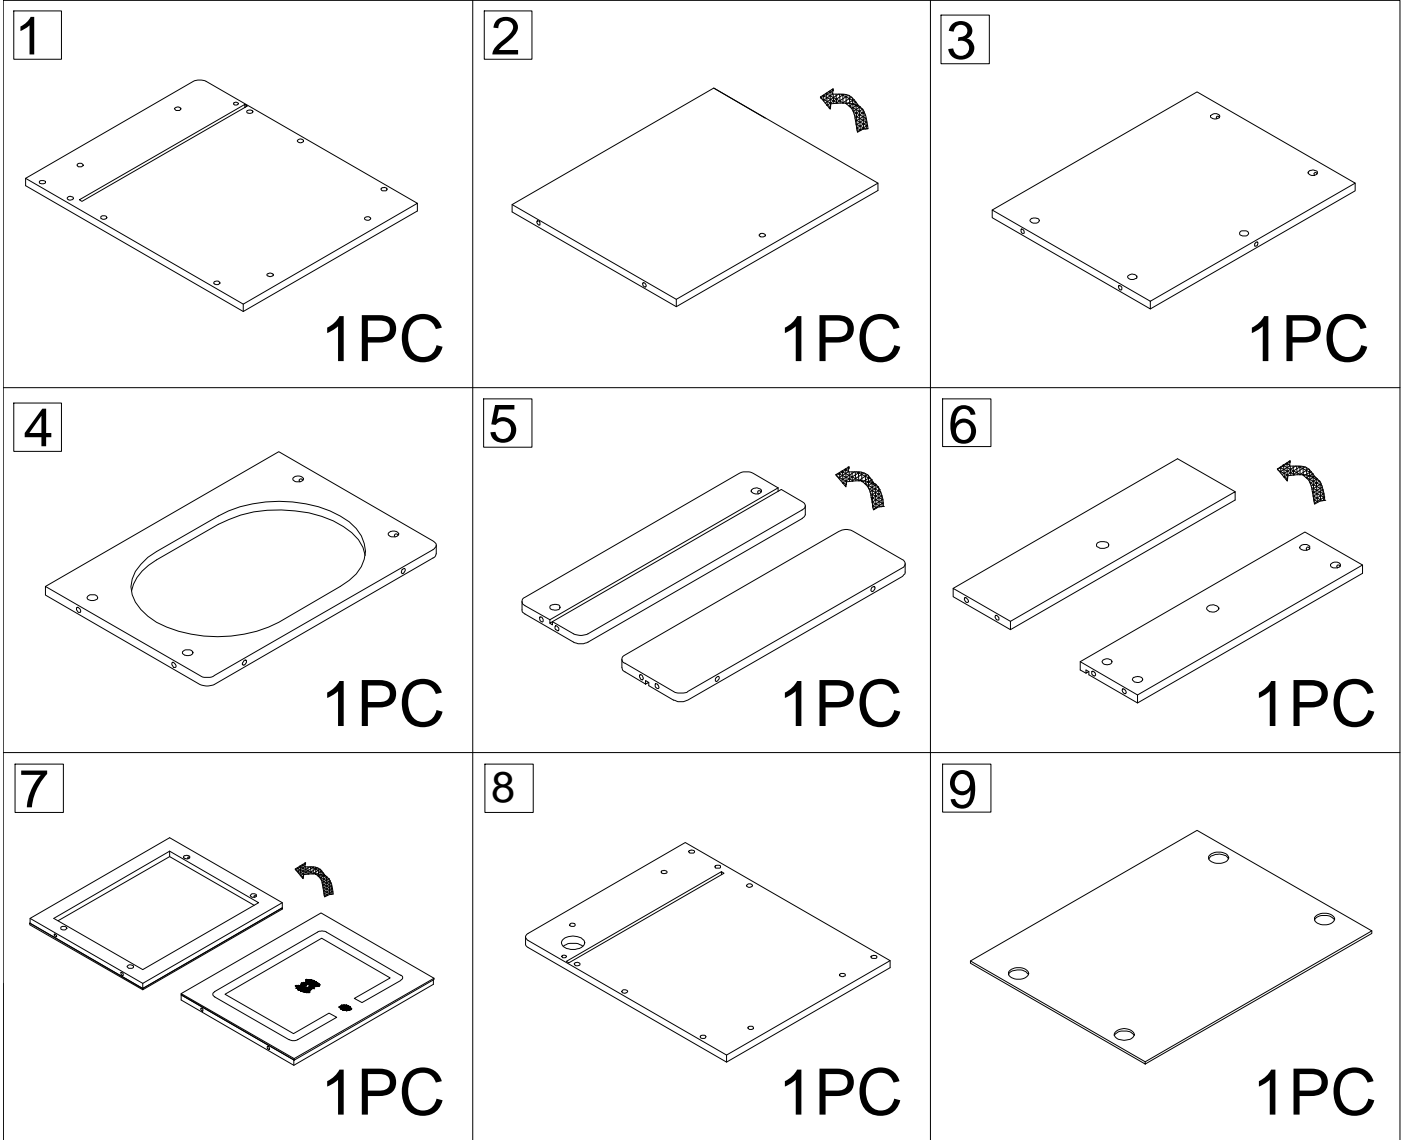

# #

W500\*D400\*H500MM

<b>A</b>	23PCS	<b>B</b>	23PCS	<b>C</b>	4PCS	<b>D</b>	4PCS
Ø15*10mm		Ø6*28mm		Ø8*30mm		Ø3.5*14mm	

2

A	5PCS
Ø5*10mm	

3

C	3PCS
Ø8*30mm	

A	3PCS
Ø5*10mm	

4

A	4PCS
Ø5*10mm	

5

C	1PC
Ø8*30mm	

A	11PCS
Ø5*10mm	

2

Two connection ports, any port can be connected, the other one is a spare port

3

4

5

D	4PCS
	
Ø3.5*14mm	

OK