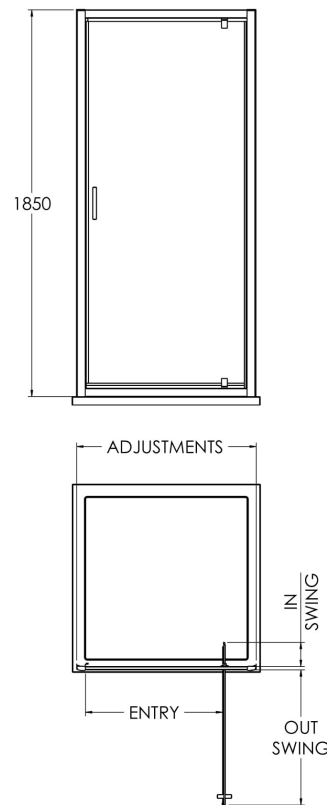

Sales Code: SQPD80BP

Description: 800X1850mm Pivot Shower Door

SQ Pivot Door Enclosure

Code	Description	Adjustments (mm)		Entry Width (mm)	Out Swing (mm)	In Swing (mm)
SQPD76-E6	760 Pivot Door	720	760	510	500	115
SQPD80-E6	800 Pivot Door	760	800	550	540	115
SQPD90-E6	900 Pivot Door	860	900	650	640	115

Product Dimensions

Height (mm):	1850
Width (mm):	800
Depth (mm):	44
Nett Weight (kg):	28.4

Packaging Dimensions

Height (mm):	1912
Width (mm):	810
Length (mm):	62
Gross Weight (kg):	28.9

Packaging Data

Box Colour:	Brown Cardboard Box - Printed
Box Qty:	1
Label Size:	100 x 50
Label Colour:	Not Applicable
Label Qty:	0

Outer Box Dimensions (If Applicable)

Height (mm):	
Width (mm):	
Depth (mm):	
Length (mm):	
Gross Weight (kg):	
Barcode:	5056211892311

Product Details

Country of Origin:	China
Fitting Instruction:	Yes
CE Approval:	No
Profile Material:	Aluminium
Profile Finish:	Matt Black
Adjustments (mm):	760mm - 795mm
Entry Width (mm):	560mm
Swing In Dim (mm):	115mm
Swing Out Dim (mm):	545mm
Radius (mm):	Not Applicable
Glass Thickness (mm):	6
Easy Fit:	No
Easy Clean:	No
Handle Style:	Square T Shape Handle
Handle Material:	ABS
Enclosure Design:	Framed
Wheel Type:	Not Applicable
Support Bar Included:	Support Bar Not Included
Extras:	None