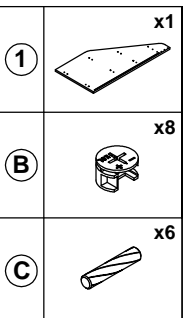

Part List

Part List

Hardware List

A  M6x35mm 20+1PCS	B  Ø15x9mm 20+1PCS	C  Ø6x30mm 18+1PCS	D  Ø4x30mm 4+1PCS
E  12+1PCS	F  Ø3x14mm 12+1PCS	G  Ø6x30mm 4+1PCS	

Please note:

The accessory quantity "+1/+2" in the picture is the additional spare parts we have prepared for you.

5

7		x1
8		x1
B		x4
C		x3

6

4		x1
C		x2
D		x2

7

8

9

5		x1
B		x2
C		x2

10

10		x1
----	---	----

11

11		x4
12		x1

12

2		x1
B		x6
C		x5

11

12