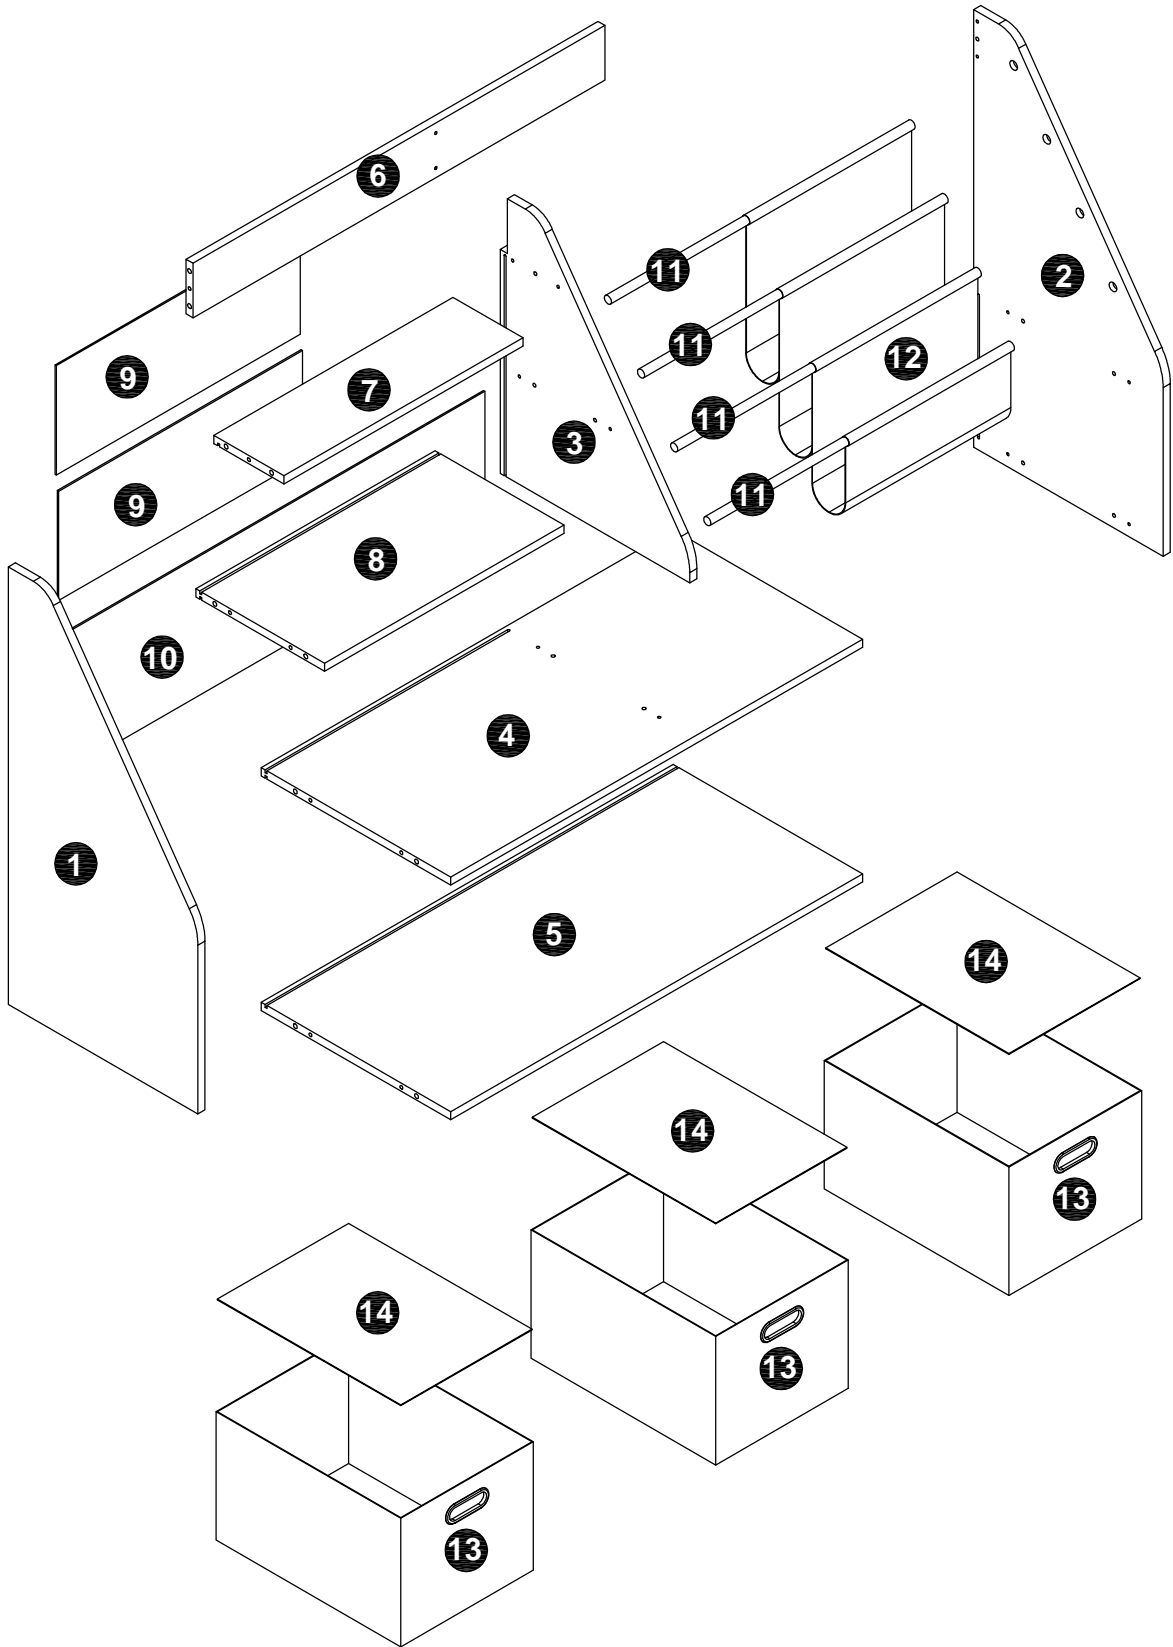

BOOKSHELF

Assembly Instructions

ATTENTION PLEASE:

1. Please follow the instruction for assembly and preferably on a mat to avoid damage to the product.
2. We recommend assembly by 2 or more people!
3. Ideal installation time is 90 minutes.
4. Not intended for children.
5. Keep away from fire or other heat sources.
6. We recommend that you wear protective gloves during assembly.
7. **Once assembled, make sure to securely fasten the pantry to the wall using the included anti-tip kit for a safer living space.**

Part List

Part List

Hardware List

A  M6x35mm 20+1PCS	B  Ø15x9mm 20+1PCS	C  Ø6x30mm 18+1PCS	D  Ø4x30mm 4+1PCS
E  12+1PCS	F  Ø3x14mm 12+1PCS	G  Ø6x30mm 4+1PCS	

Please note:

The accessory quantity "+1/+2" in the picture is the additional spare parts we have prepared for you.