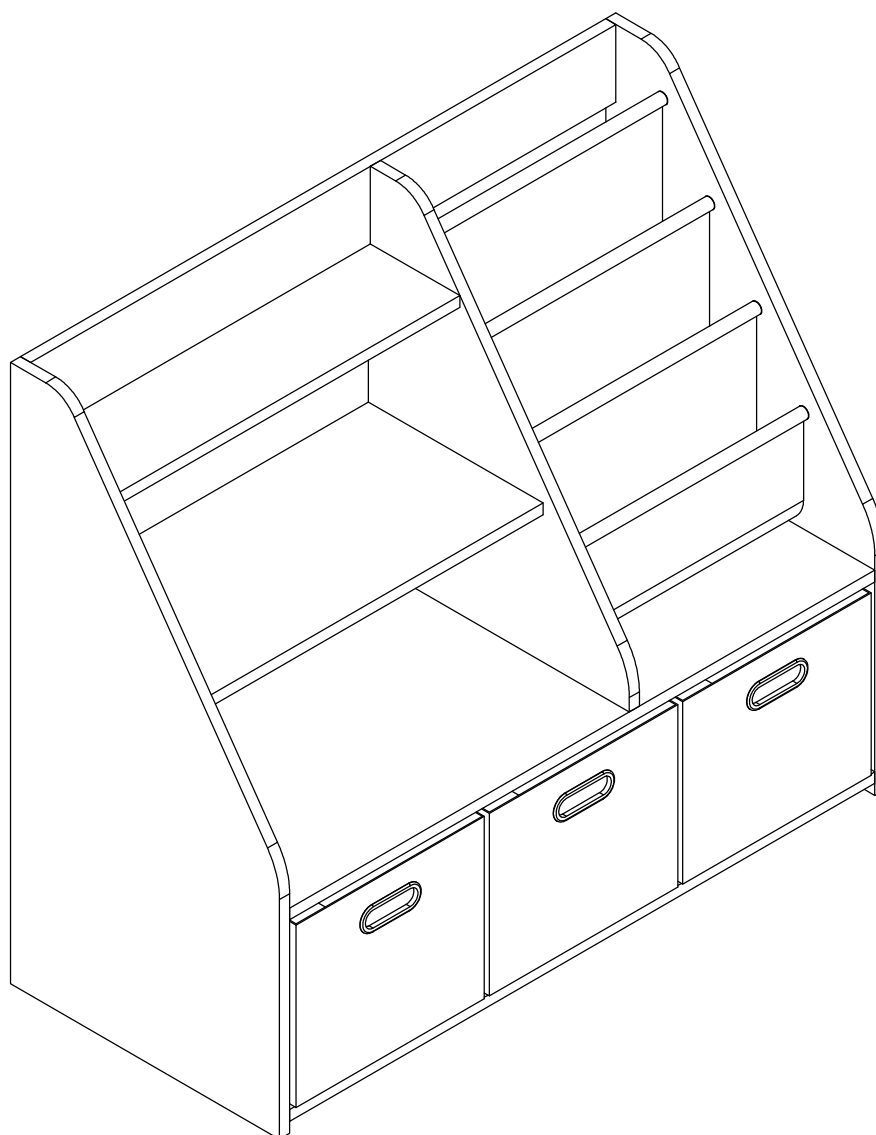

BOOKSHELF

Assembly Instructions

ATTENTION PLEASE:

1. Please follow the instruction for assembly and preferably on a mat to avoid damage to the product.
2. We recommend assembly by 2 or more people!
3. Ideal installation time is 90 minutes.
4. Not intended for children.
5. Keep away from fire or other heat sources.
6. We recommend that you wear protective gloves during assembly.
7. **Once assembled, make sure to securely fasten the pantry to the wall using the included anti-tip kit for a safer living space.**