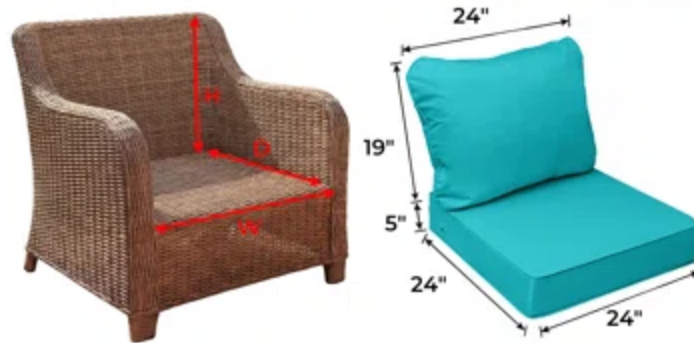

Cushion Size Guide

Step 1: Measure the width and depth of your seat

Step 2: Compare to our chart. **Fit range: ± 0.5 "**

Furniture Seat Dimensions	Recommended Cushion Size
W (23"-24") x D (25"-26")	W 23.5" x D 25.5"
W (25"-26") x D (25"-26")	W 25.5" x D 25.5"
W (23.5"-24.5") x D (23.5"-24.5")	W 24" x D 24"