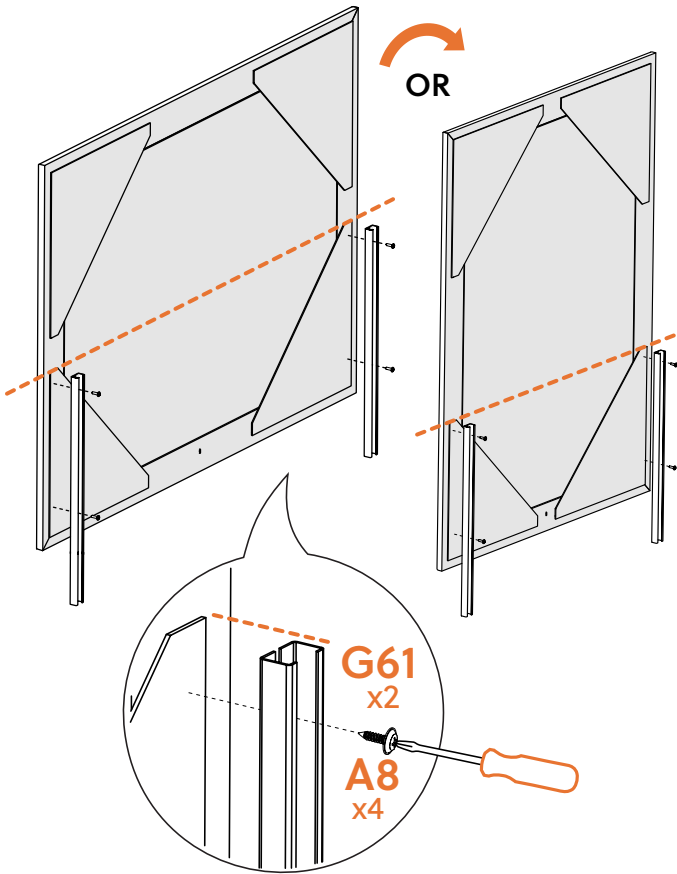

Assembly instructions for:
The Mirror

*Life doesn't come with
instructions, but this does*

HEADS UP

| TIME

| EFFORT SCALE
(you've got this)

BUST OUT

| REQUIRED TOOL

| RECOMMENDED
TOOL

| RECOMMENDED
TOOL

HARDWARE

G71x2

G61x2

G12x4

A8x4

1 | OPTION ONE: DRESSER MOUNT

2 | OPTION TWO: WALL MOUNT