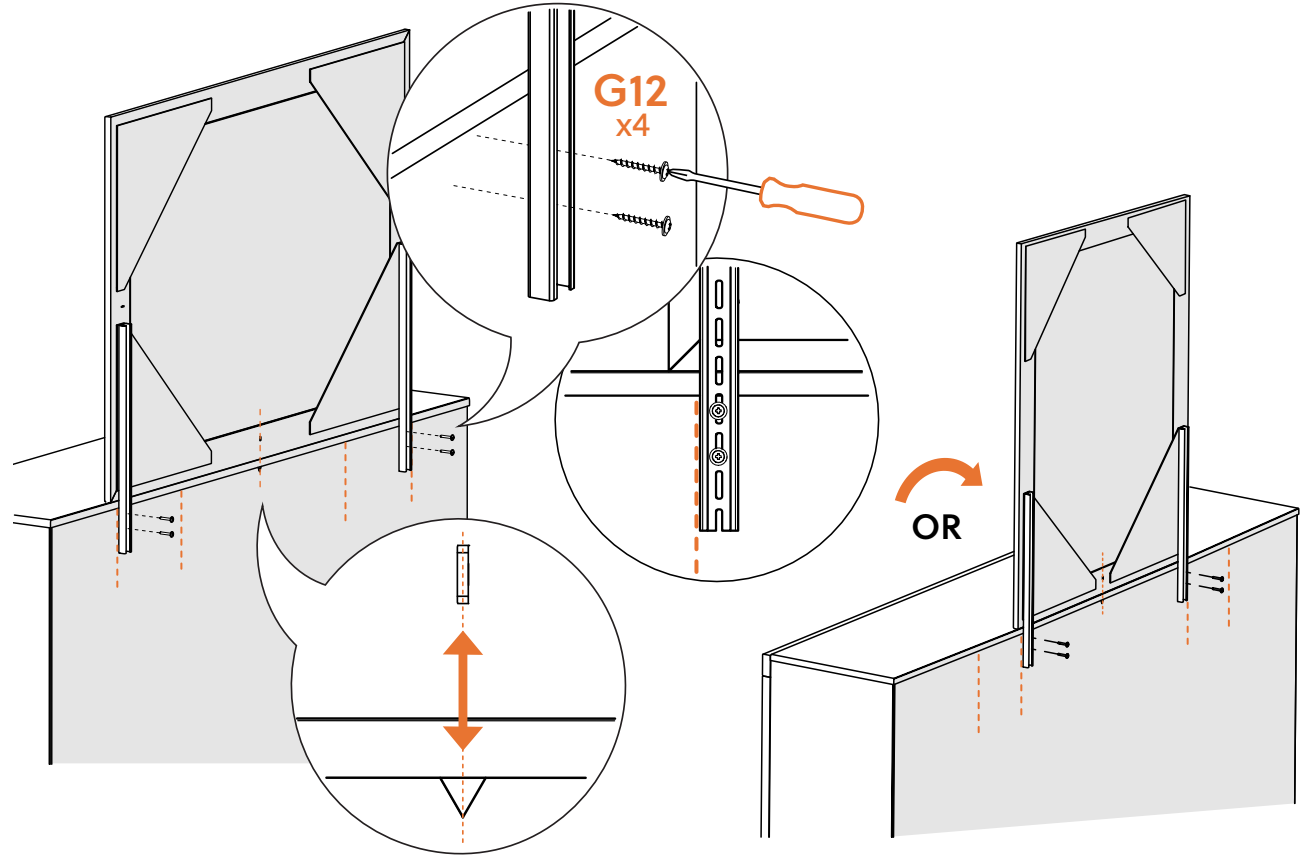

Assembly instructions for:
The Mirror

*Life doesn't come with
instructions, but this does*

HEADS UP

| TIME

| EFFORT SCALE
(you've got this)

BUST OUT

| REQUIRED TOOL

| RECOMMENDED
TOOL

| RECOMMENDED
TOOL

HARDWARE

G71x2

G61x2

G12x4

A8x4

1 | OPTION ONE: DRESSER MOUNT

2 | OPTION TWO: WALL MOUNT