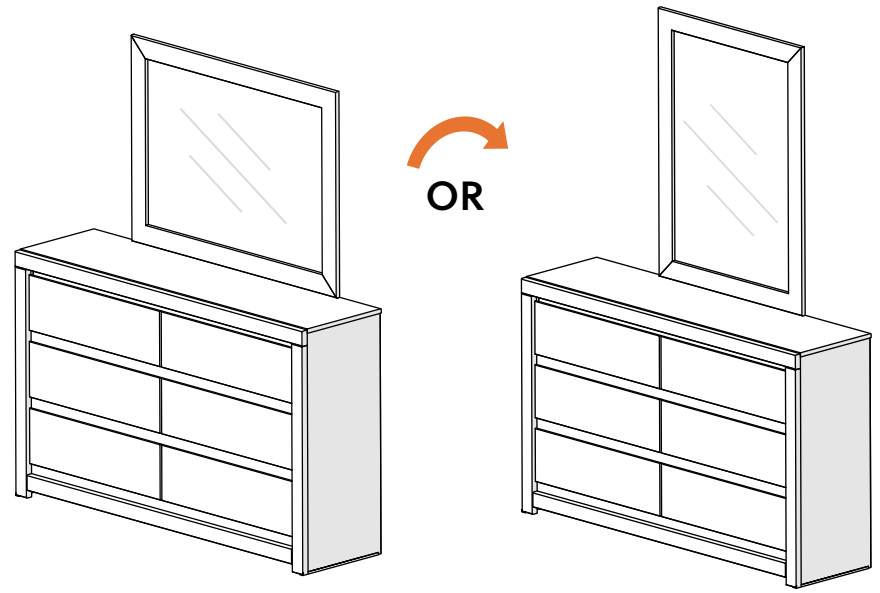

Assembly instructions for:
The Mirror

*Life doesn't come with
instructions, but this does*

HEADS UP

| TIME

| EFFORT SCALE
(you've got this)

BUST OUT

| REQUIRED TOOL

| RECOMMENDED
TOOL

| RECOMMENDED
TOOL

HARDWARE

G71x2

G61x2

G12x4

A8x4

1 | OPTION ONE: DRESSER MOUNT

2 | OPTION TWO: WALL MOUNT