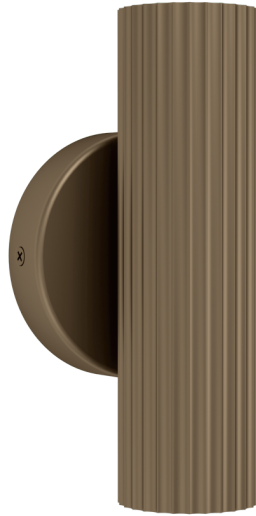

Specifications

General Information

Type	wall light
Product segment	Indoor
Theme	sonstige / nicht zuordenbar

Dimensions

Article Height (in mm/in)	200
Article Length (in mm/in)	105
Net Weight (in kg)	0.44
Article Overhang (in mm/in)	85

Material & Colour

Enclosure Material	aluminium, steel
Enclosure Colour	bronze

Functionality

Switch Type	without switch
Battery	No

Technical Information

Protection Degree	IP20
Protection Class	1
Mains Voltage	220-240V,50/60Hz
Operation Voltage	220-240V,50/60Hz
Watt 1	5