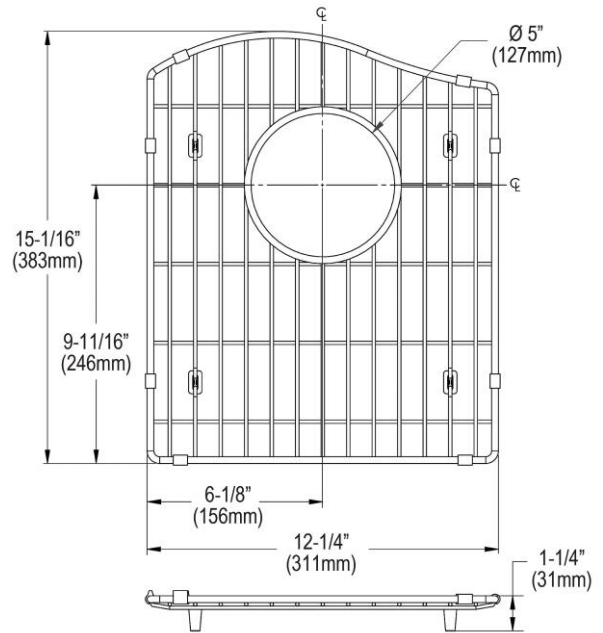

Material:	Stainless Steel
Dimensions:	12-1/4" x 15-1/16" x 1-1/4"
Fits Bowl Size(s):	15-3/16" x 17-7/8"

Special Note: For bowls with rear center drain opening.

AMERICAN PRIDE. A LIFETIME TRADITION.
Like your family, the Elkay family has values and traditions that endure. For almost a century, Elkay has been a family-owned and operated company, providing thousands of jobs that support our families and communities.

[Clean and Care Manual (PDF)](#)

[Clean and Care Manual (PDF)](#)

[Warranty (PDF)](#)